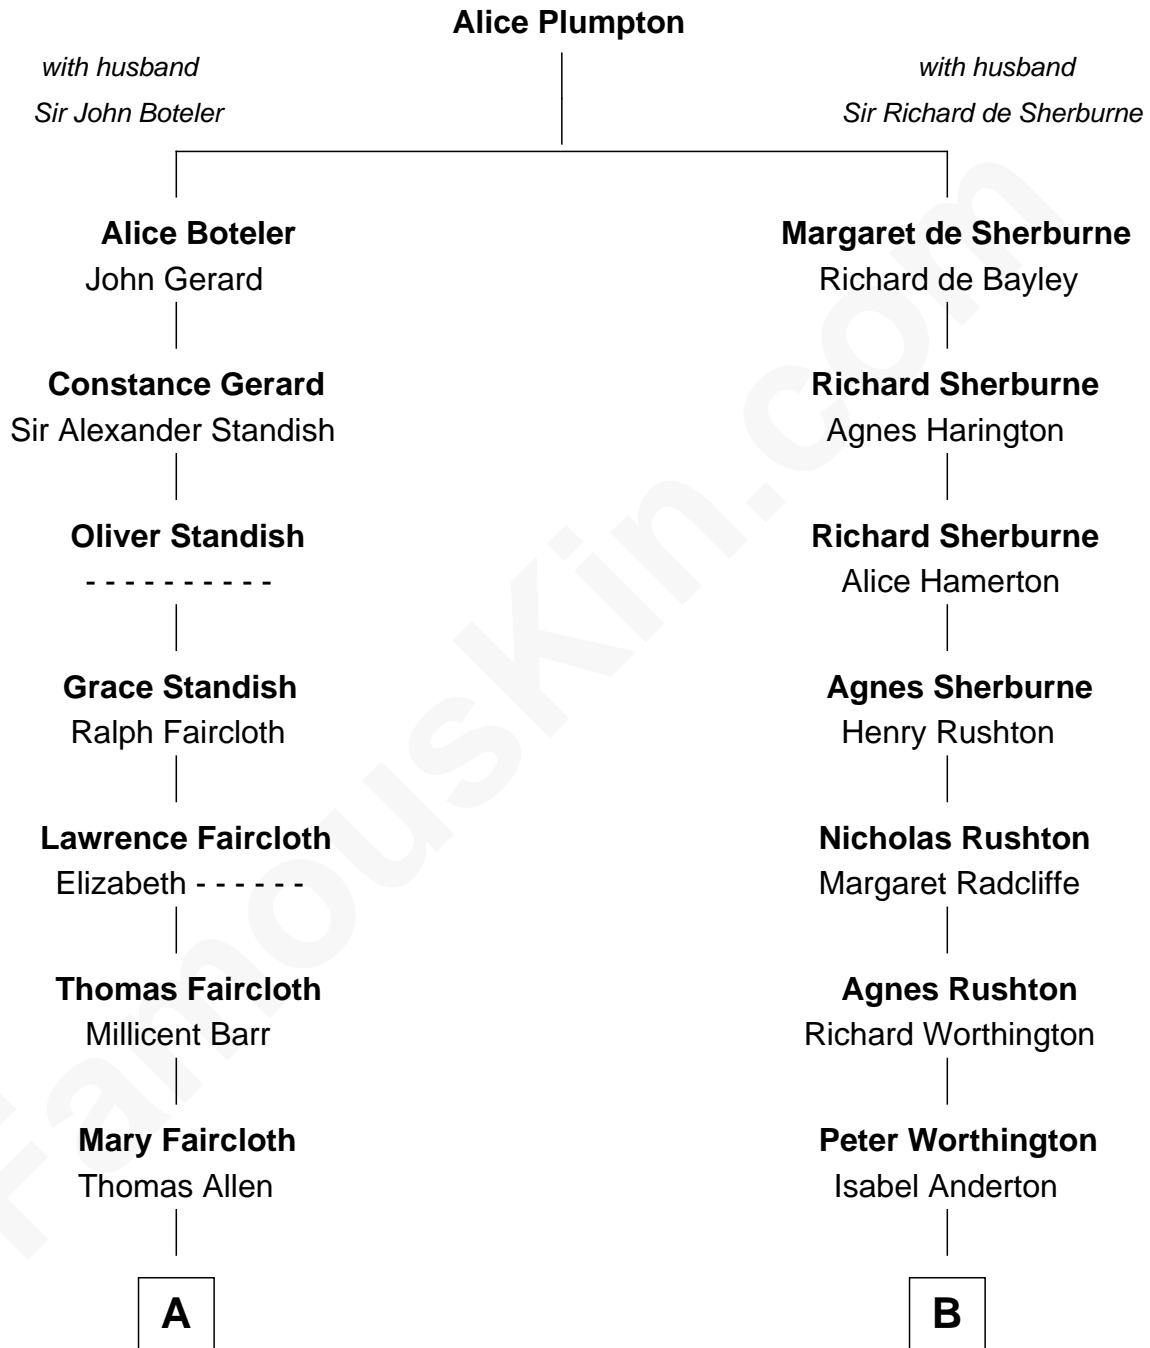

FamousKin.com Relationship Chart of

Sarah Palin

9th Governor of Alaska

18th cousin 1 time removed of

Norman Rockwell

American Artist

C

Charles Richard Heath

Sarah Sheeran

Sarah Palin

9th Governor of Alaska

D

Phebe Boyce Waring

John William Rockwell

Jarvis Waring Rockwell

Anne Mary Hill

Norman Rockwell

American Artist

FamousKin.com