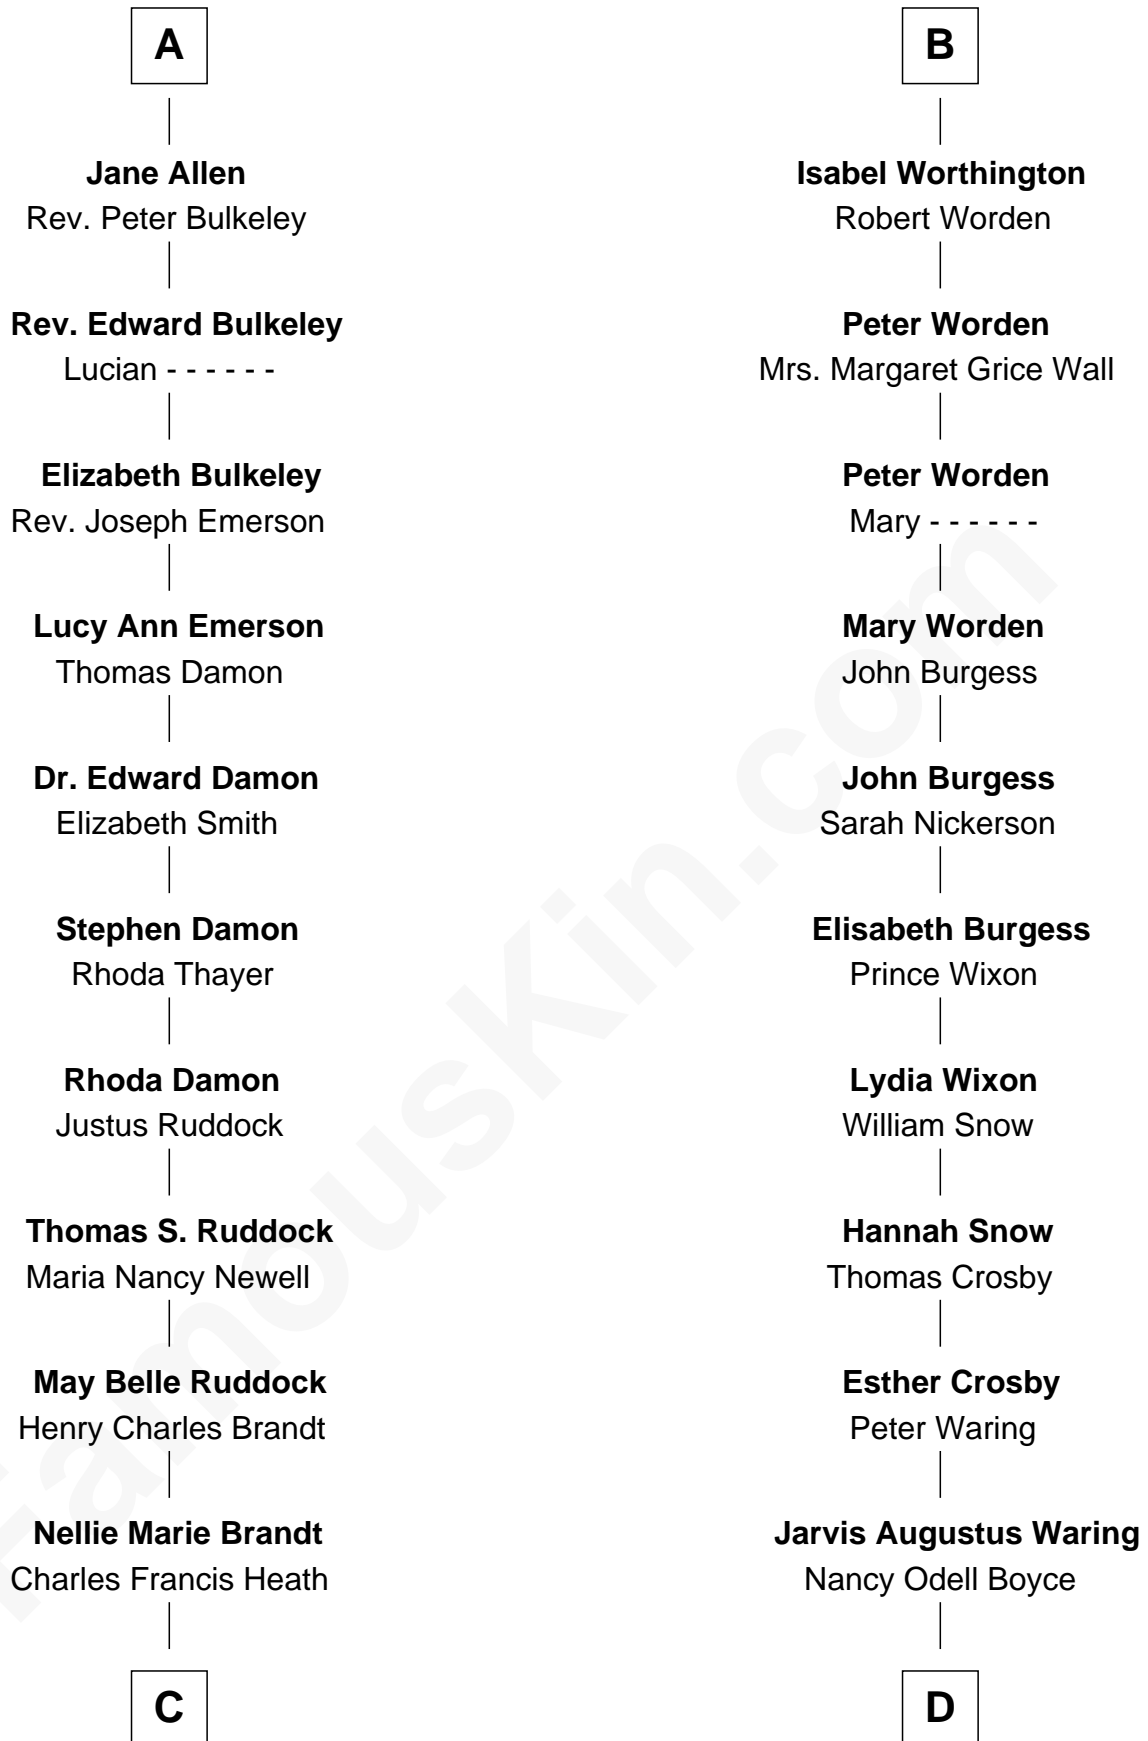

FamousKin.com Relationship Chart of

Sarah Palin

9th Governor of Alaska

18th cousin 1 time removed of

Norman Rockwell

American Artist

C

Charles Richard Heath

Sarah Sheeran

Sarah Palin

9th Governor of Alaska

D

Phebe Boyce Waring

John William Rockwell

Jarvis Waring Rockwell

Anne Mary Hill

Norman Rockwell

American Artist

FamousKin.com