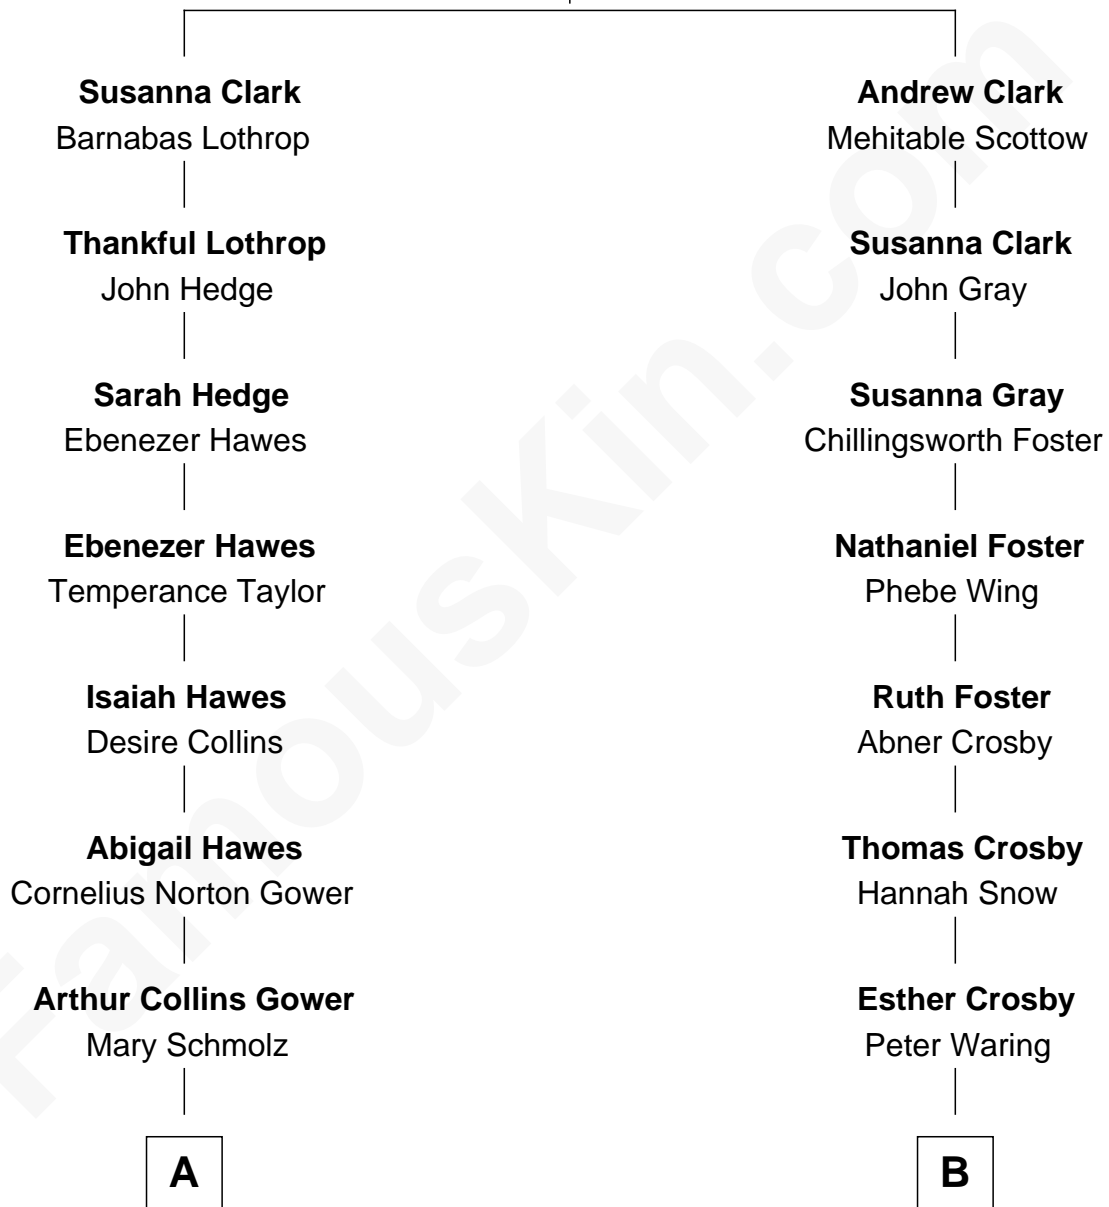

FamousKin.com Relationship Chart of

Sarah Palin

9th Governor of Alaska

10th cousin of

Norman Rockwell

American Artist

Thomas Clark

Susanna Ring

A

James Carl Gower
Cora Godfrey Strong

Helen Louise Gower
Clement James Sheeran

Sarah Sheeran
Charles Richard Heath

Sarah Palin
9th Governor of Alaska

B

Jarvis Augustus Waring
Nancy Odell Boyce

Phebe Boyce Waring
John William Rockwell

Jarvis Waring Rockwell
Anne Mary Hill

Norman Rockwell
American Artist

FamousKin.com