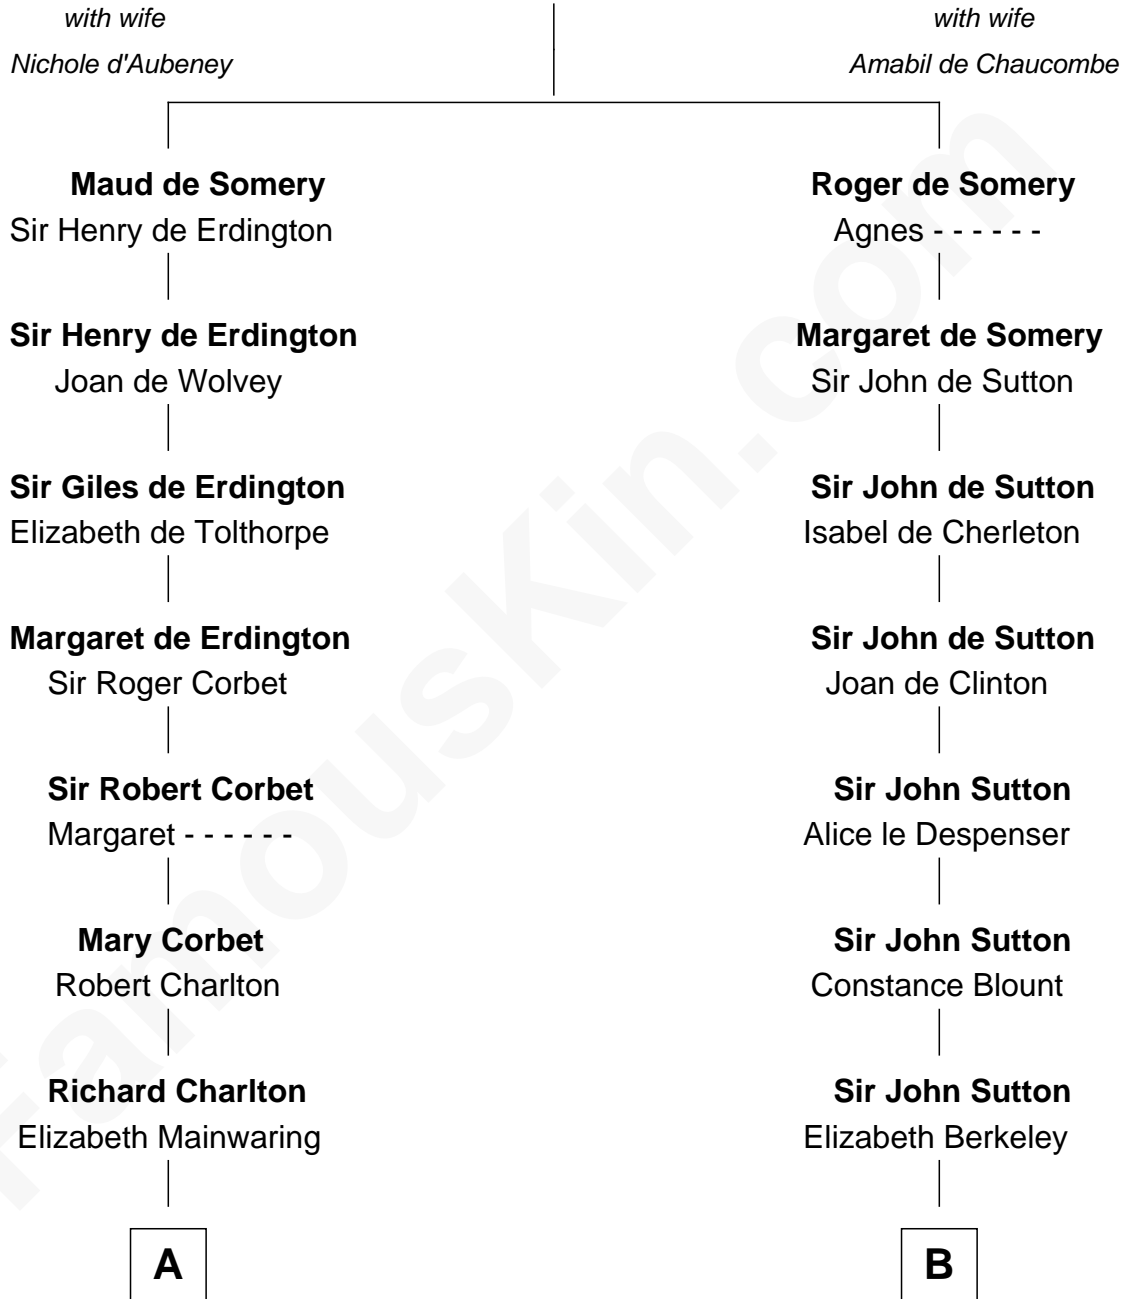

FamousKin.com Relationship Chart of

Sarah Palin

9th Governor of Alaska

18th cousin 3 times removed of

Nicholas Gilman

Signer of the U.S. Constitution

Sir Roger de Somery

C

Thomas S. Ruddock
Maria Nancy Newell

May Belle Ruddock
Henry Charles Brandt

Nellie Marie Brandt
Charles Francis Heath

Charles Richard Heath
Sarah Sheeran

Sarah Palin
9th Governor of Alaska

D

Ann Taylor
Nicholas Gilman