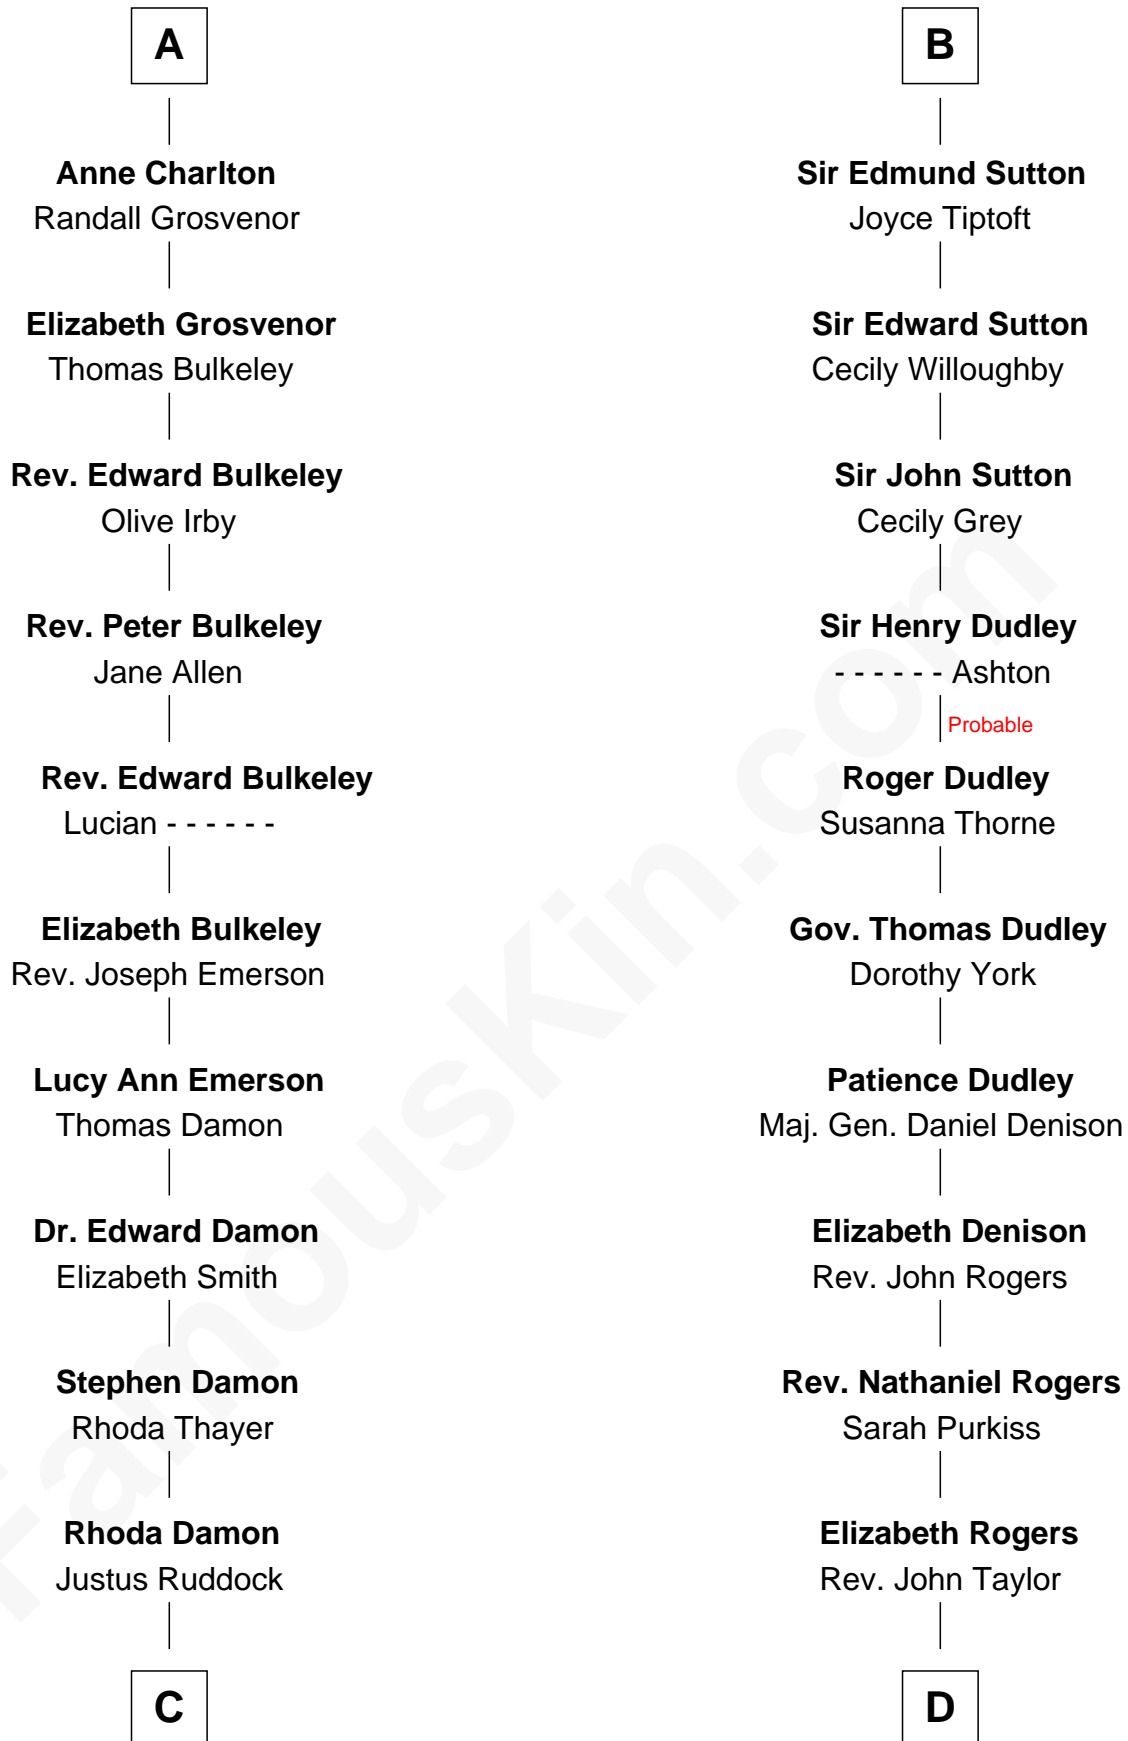

FamousKin.com Relationship Chart of

Sarah Palin

9th Governor of Alaska

18th cousin 3 times removed of

Nicholas Gilman

Signer of the U.S. Constitution

Sir Roger de Somery

C

Thomas S. Ruddock
Maria Nancy Newell

May Belle Ruddock
Henry Charles Brandt

Nellie Marie Brandt
Charles Francis Heath

Charles Richard Heath
Sarah Sheeran

Sarah Palin
9th Governor of Alaska

D

Ann Taylor
Nicholas Gilman