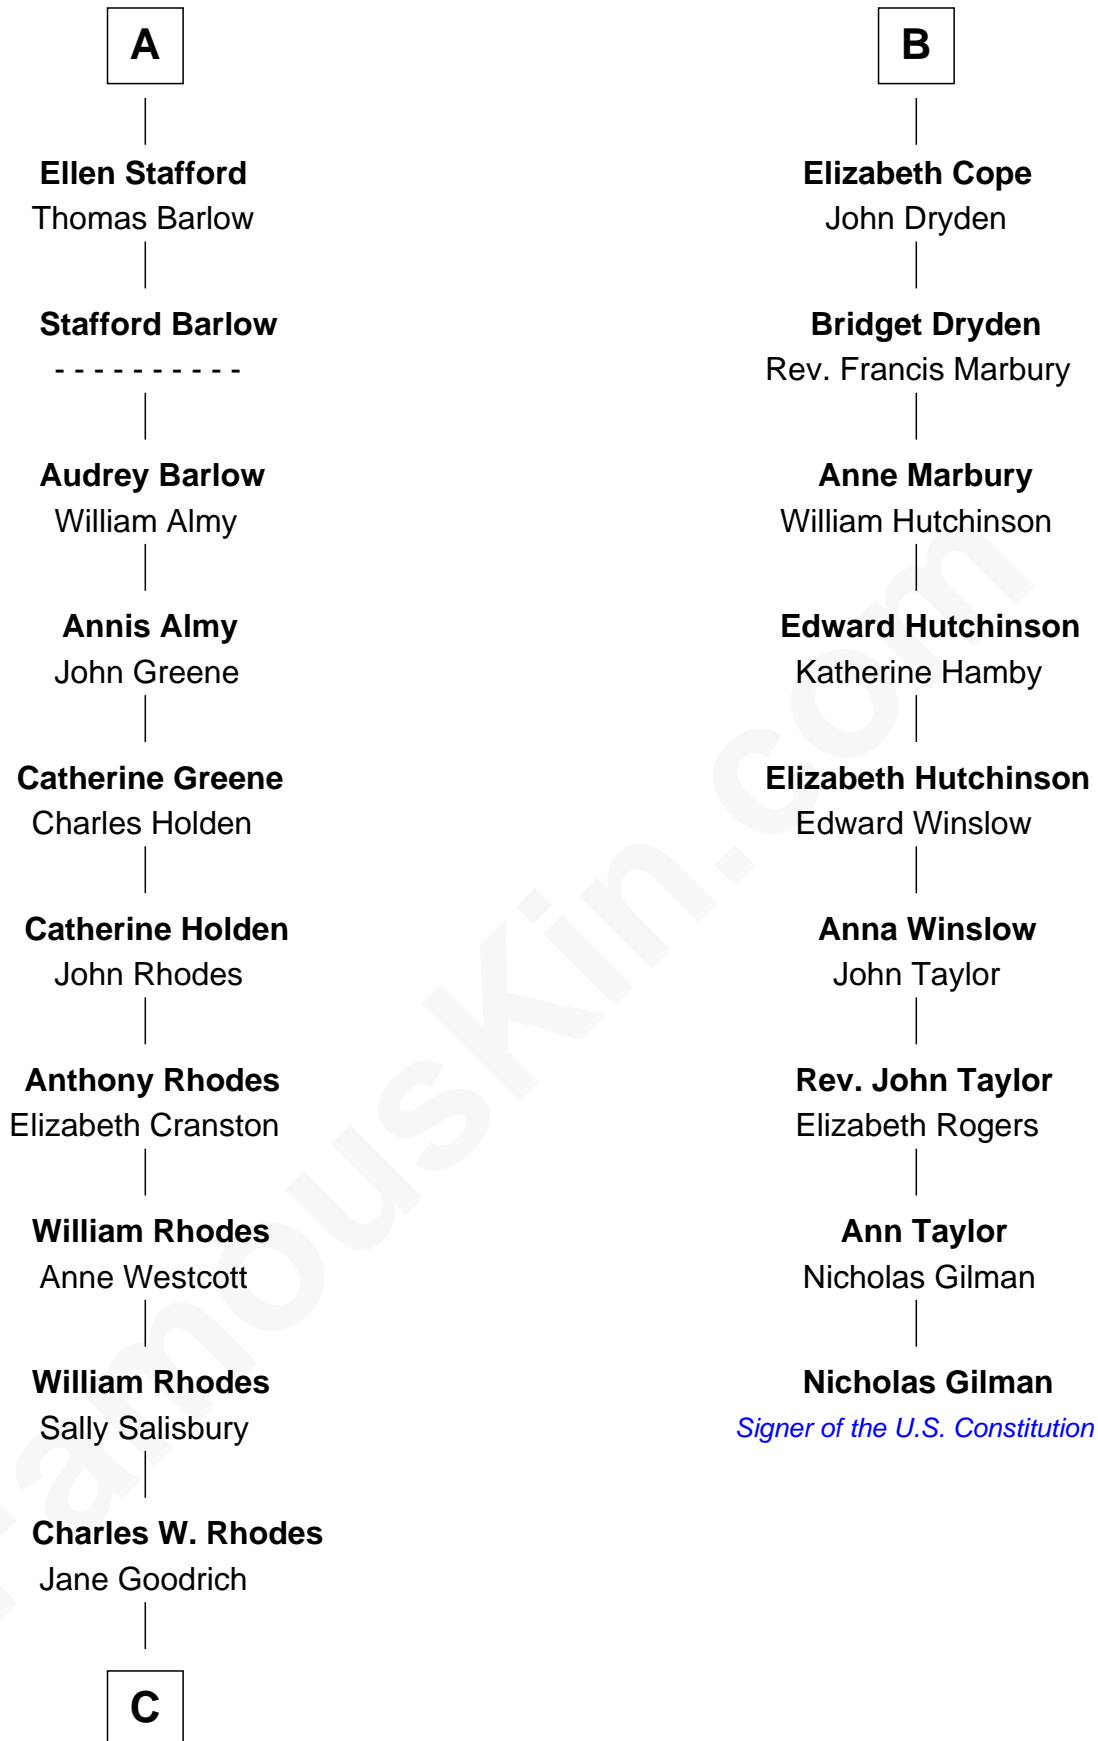

FamousKin.com

Relationship Chart of Sarah Palin

9th Governor of Alaska

15th cousin 6 times removed of

Nicholas Gilman

Signer of the U.S. Constitution

C

—
Alma Miranda Rhodes

James W. Heath

—
Charles R. Heath

Alice Adeline Oriel

—
Charles Francis Heath

Nellie Marie Brandt

—
Charles Richard Heath

Sarah Sheeran

—
Sarah Palin

9th Governor of Alaska

FamousKin.com