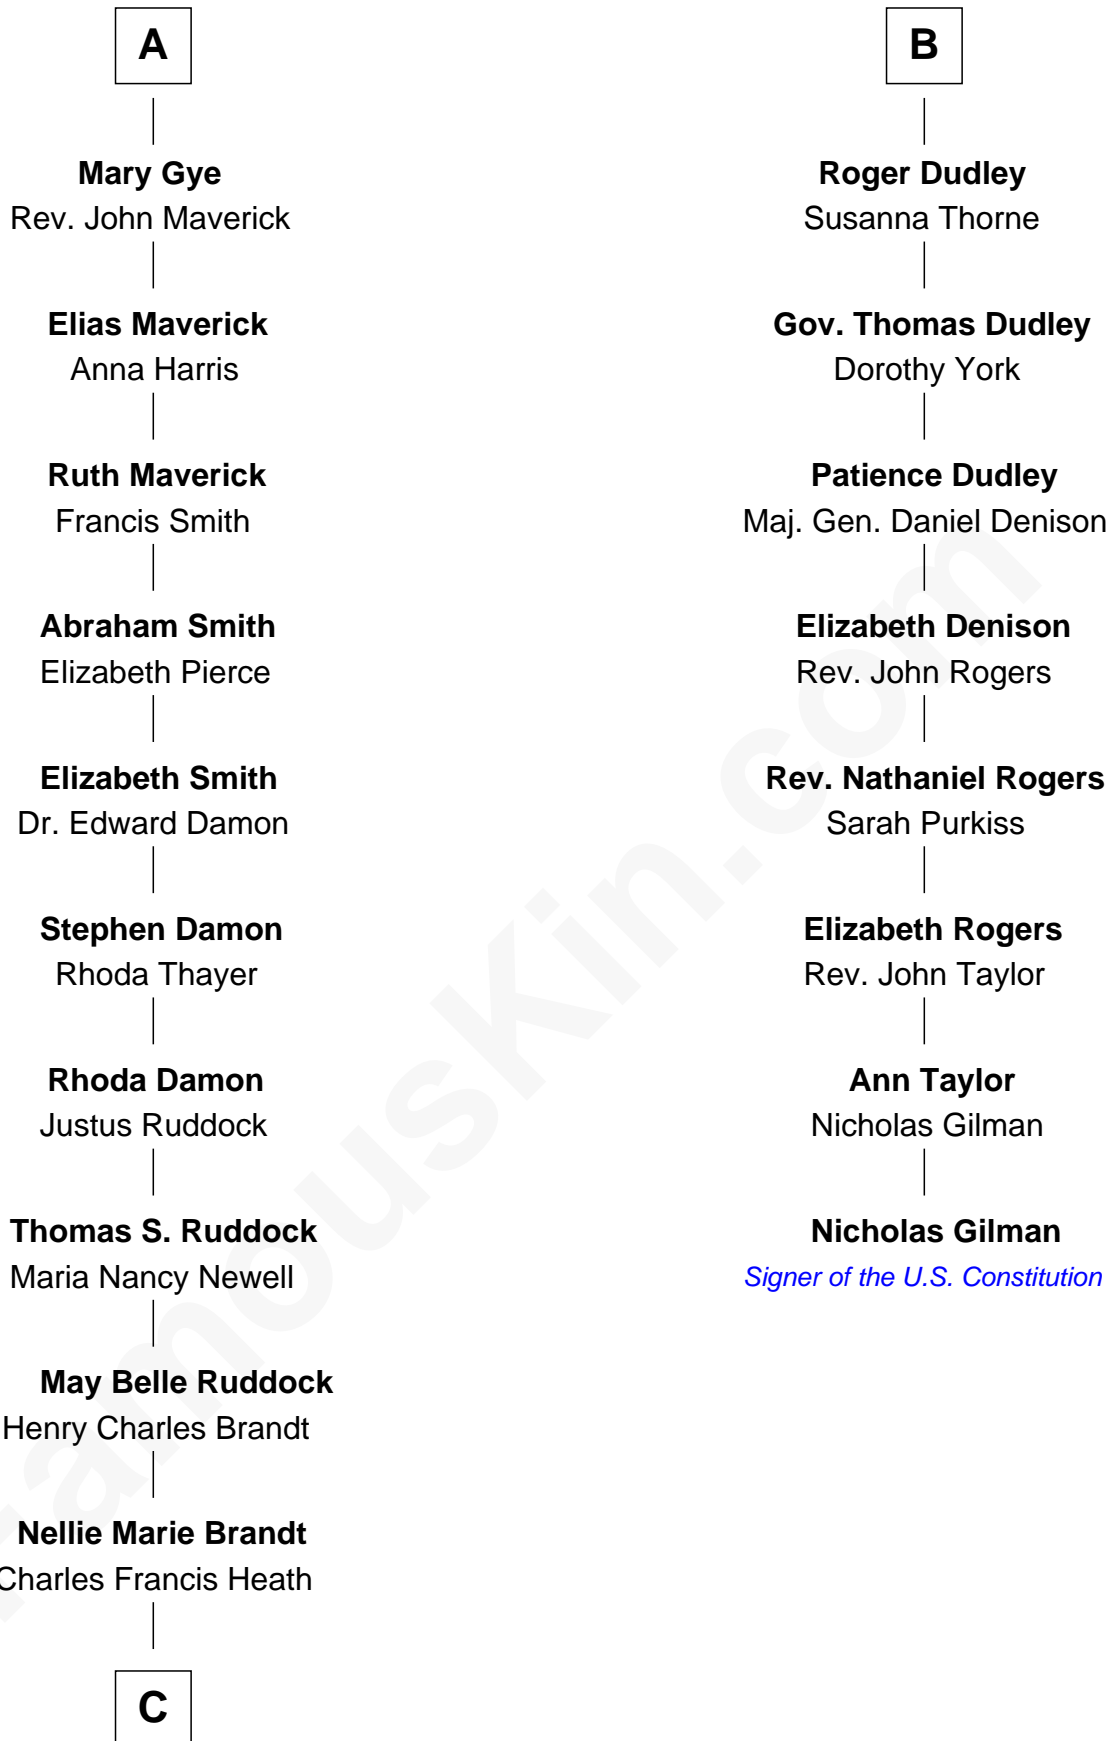

FamousKin.com Relationship Chart of

Sarah Palin

9th Governor of Alaska

14th cousin 4 times removed of

Nicholas Gilman

Signer of the U.S. Constitution

Richard Fitzalan
Eleanor Plantagenet

C

—
Charles Richard Heath

Sarah Sheeran

—
Sarah Palin

9th Governor of Alaska

FamousKin.com