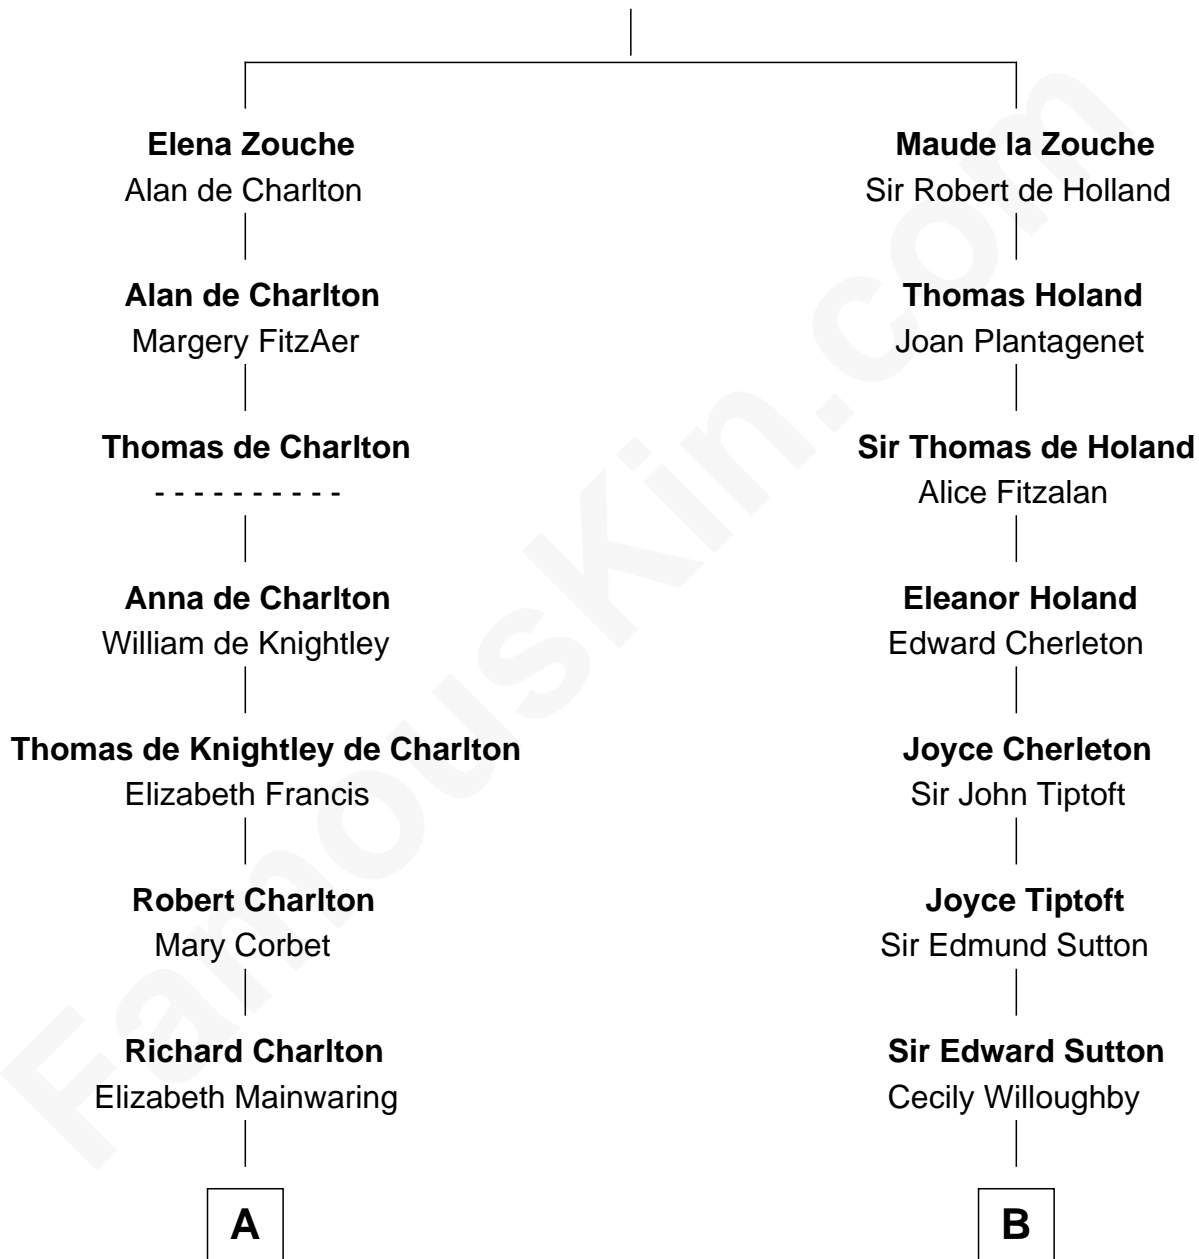

# FamousKin.com Relationship Chart of

**Sarah Palin**

*9th Governor of Alaska*

16th cousin 5 times removed of

**Nicholas Gilman**

*Signer of the U.S. Constitution*

**Sir Alan la Zouche**  
Eleanor de Segrave

**C**

Thomas S. Ruddock

Maria Nancy Newell

May Belle Ruddock

Henry Charles Brandt

Nellie Marie Brandt

Charles Francis Heath

Charles Richard Heath

Sarah Sheeran

**Sarah Palin**

*9th Governor of Alaska*

FamousKin.com