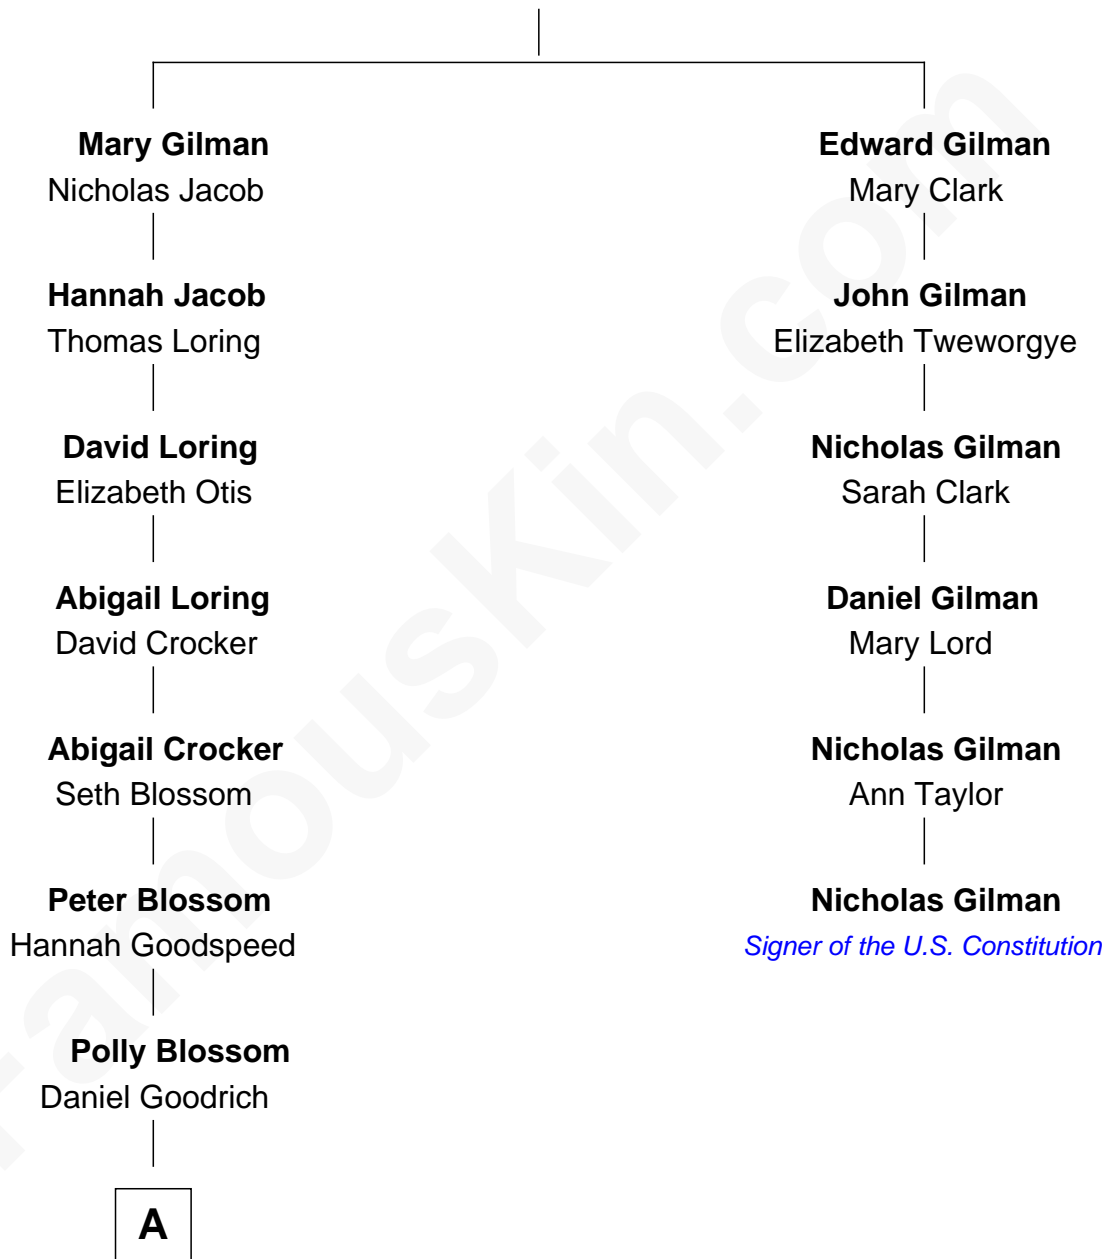

# FamousKin.com Relationship Chart of

**Sarah Palin**

*9th Governor of Alaska*

5th cousin 7 times removed of

**Nicholas Gilman**

*Signer of the U.S. Constitution*

**Edward Gilman**

**A**

—  
**Jane Goodrich**

Charles W. Rhodes

—  
**Alma Miranda Rhodes**

James W. Heath

—  
**Charles R. Heath**

Alice Adeline Oriel

—  
**Charles Francis Heath**

Nellie Marie Brandt

—  
**Charles Richard Heath**

Sarah Sheeran

—  
**Sarah Palin**

*9th Governor of Alaska*

FamousKin.com