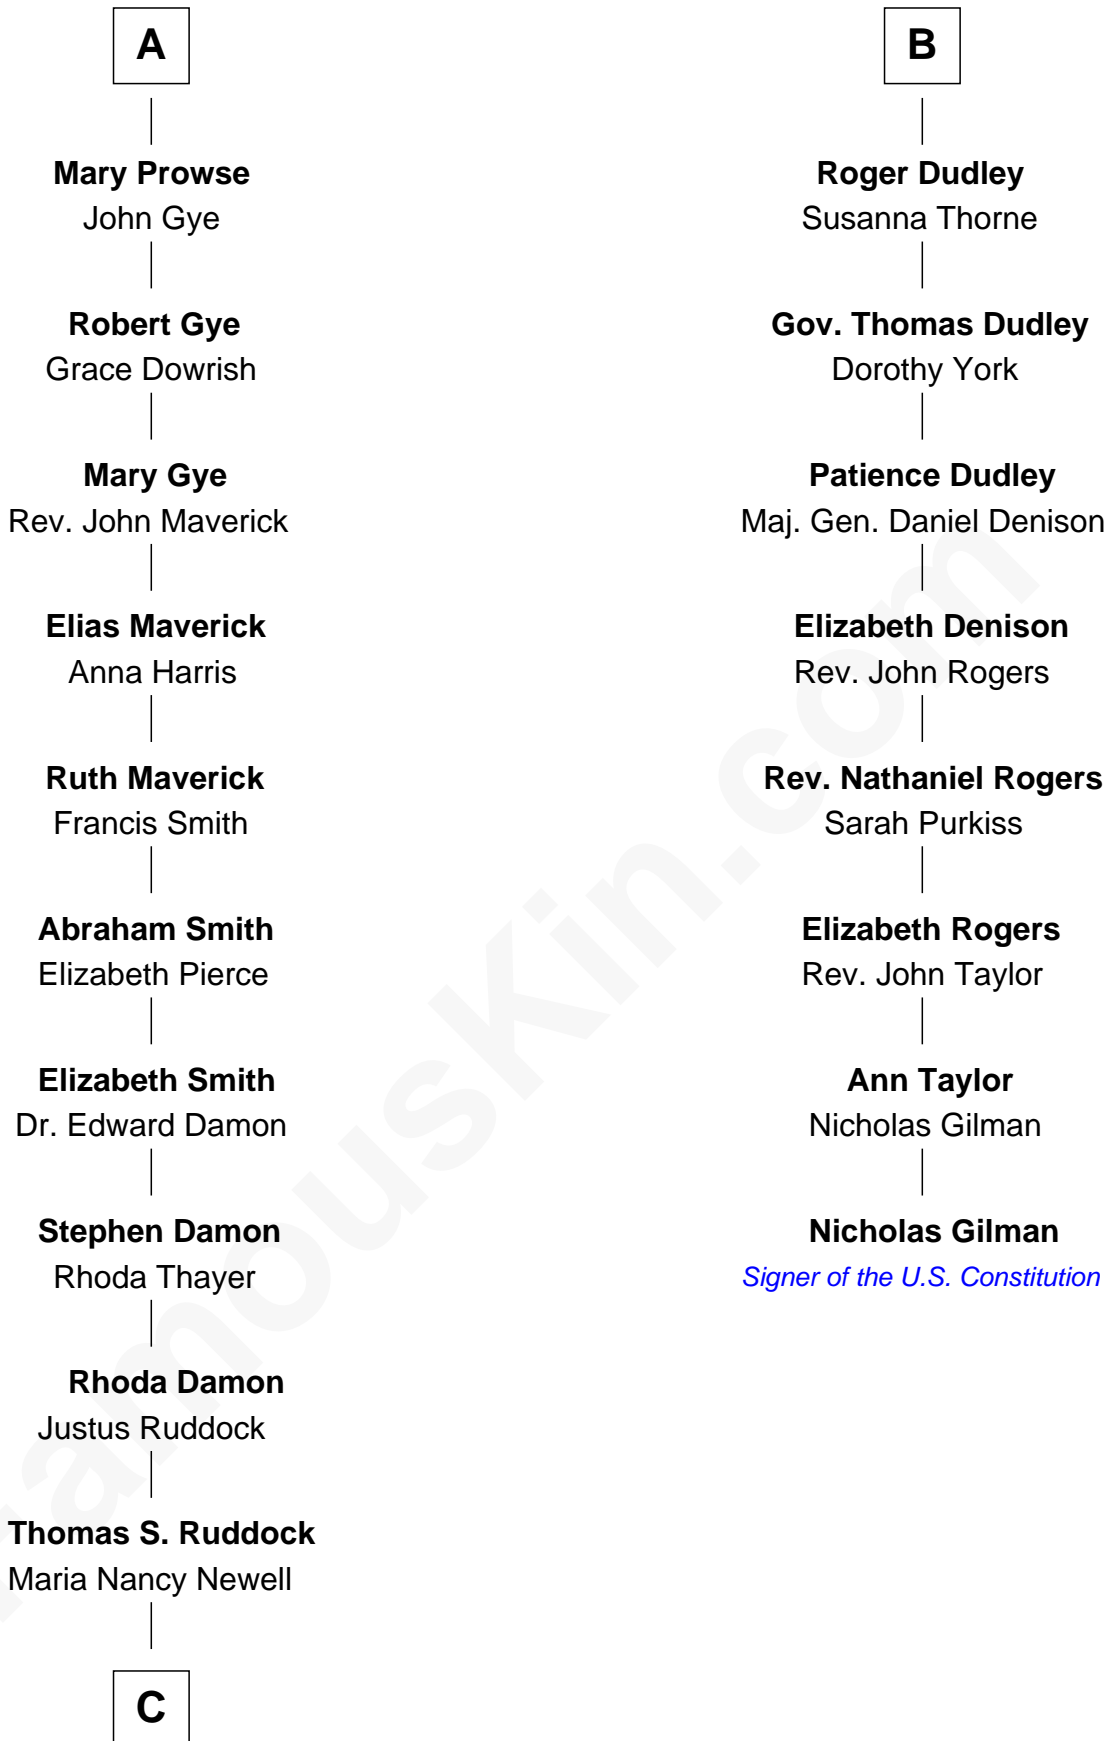

FamousKin.com Relationship Chart of

Sarah Palin

9th Governor of Alaska

14th cousin 6 times removed of

Nicholas Gilman

Signer of the U.S. Constitution

C

—
May Belle Ruddock
Henry Charles Brandt

—
Nellie Marie Brandt
Charles Francis Heath

—
Charles Richard Heath
Sarah Sheeran

—
Sarah Palin
9th Governor of Alaska

FamousKin.com