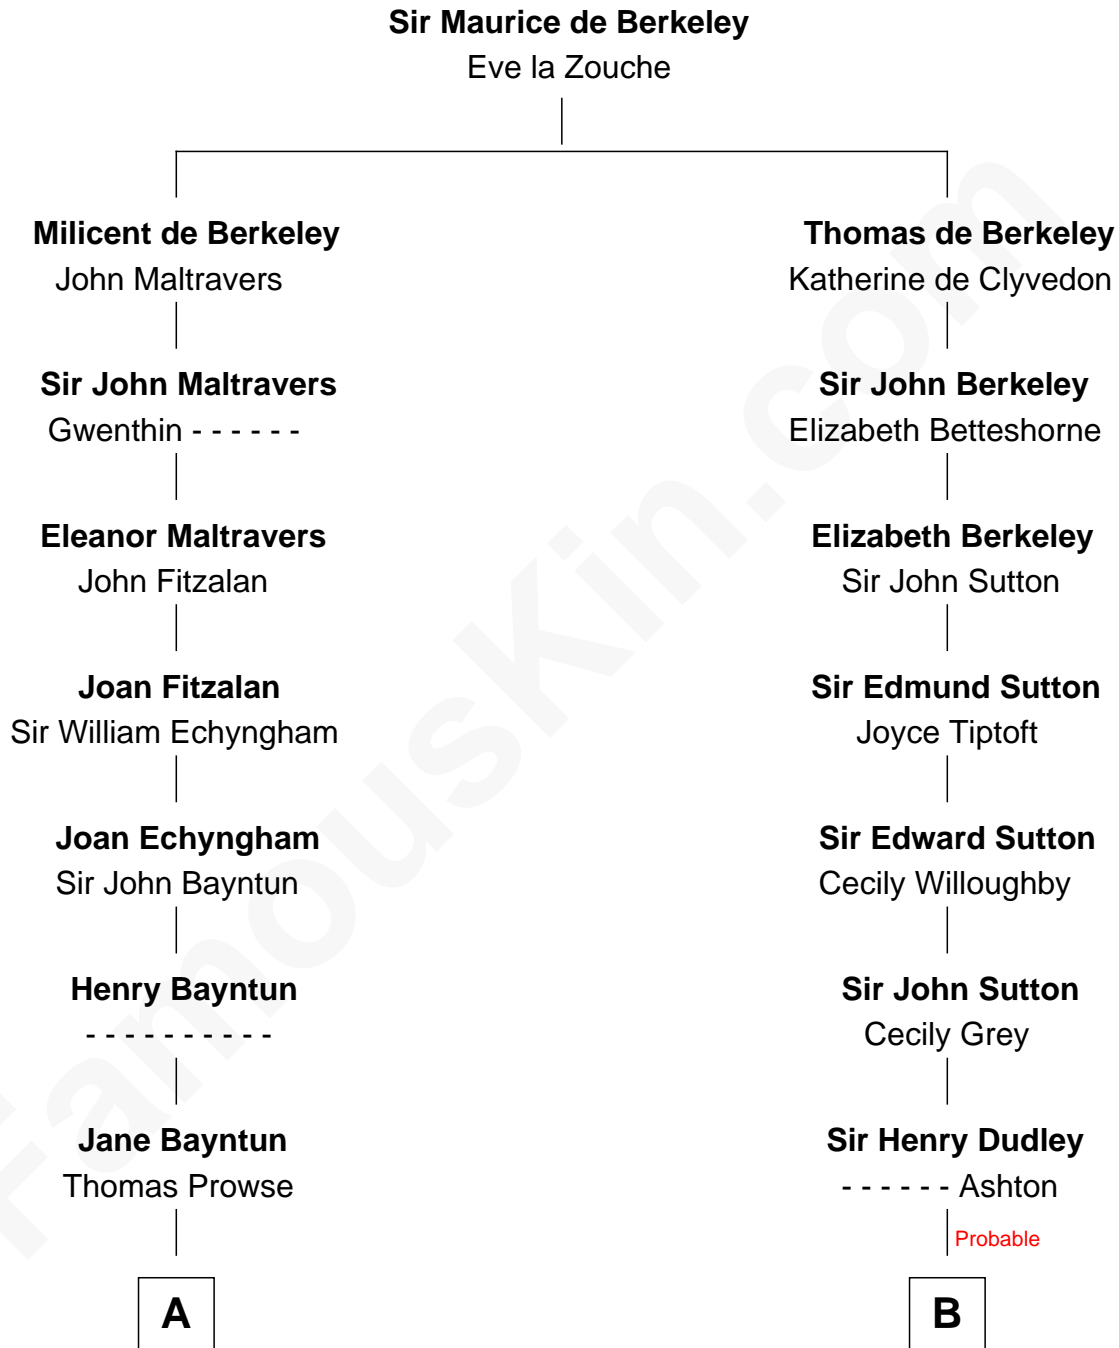

FamousKin.com Relationship Chart of

Sarah Palin

9th Governor of Alaska

14th cousin 6 times removed of

Nicholas Gilman

Signer of the U.S. Constitution

C

—
May Belle Ruddock
Henry Charles Brandt

—
Nellie Marie Brandt
Charles Francis Heath

—
Charles Richard Heath
Sarah Sheeran

—
Sarah Palin
9th Governor of Alaska

FamousKin.com