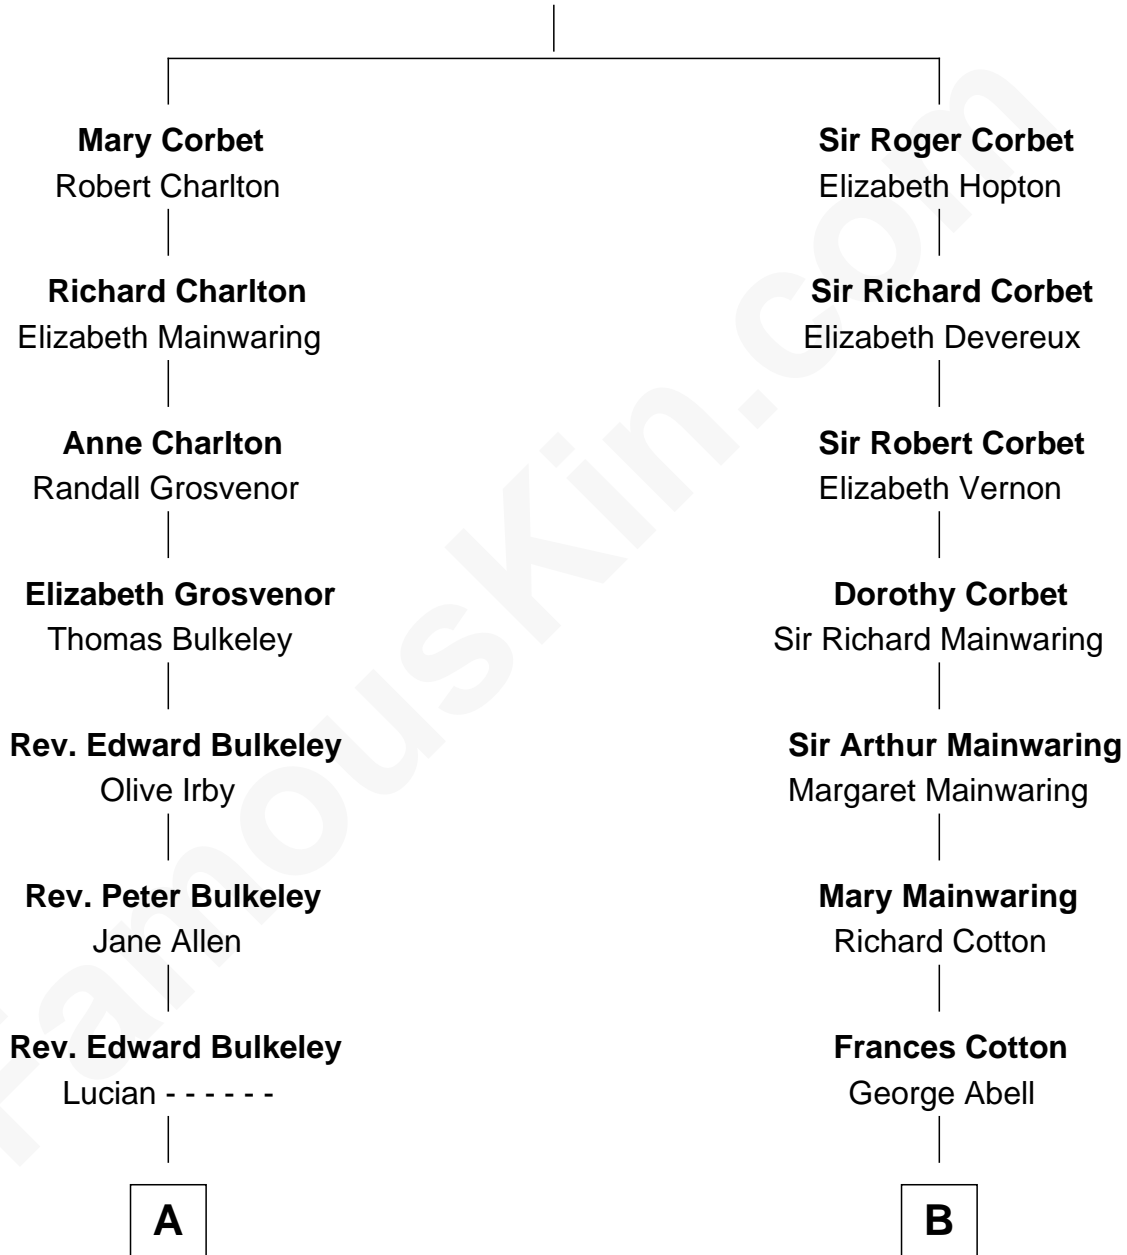

# FamousKin.com Relationship Chart of

**Sarah Palin**

*9th Governor of Alaska*

16th cousin 3 times removed of

**Richard Gere**

*Movie Actor*

**Sir Robert Corbet**

Margaret - - - - -

**C**

**William Stanton Tiffany**  
Anna Rebecca Stevens

**Doris Anna Tiffany**  
Homer George Gere

**Richard Gere**  
*Movie Actor*

FamousKin.com