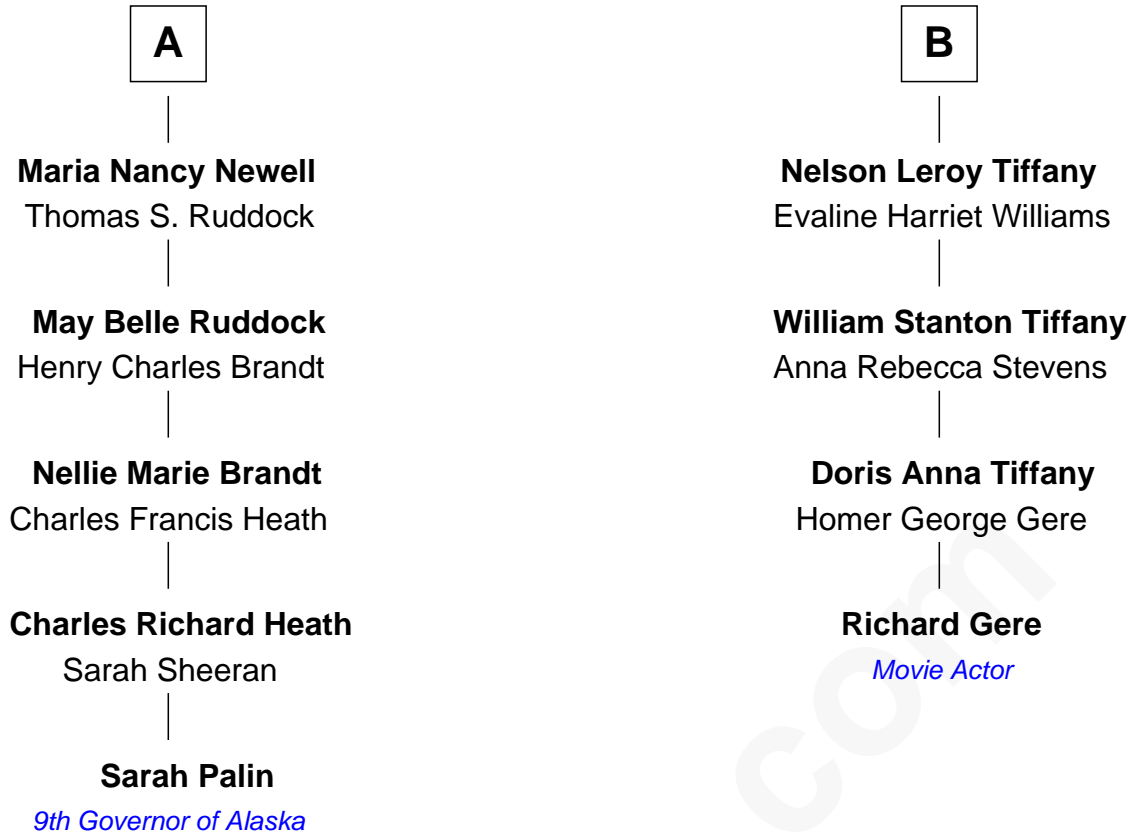

# FamousKin.com Relationship Chart of

**Sarah Palin**

*9th Governor of Alaska*

10th cousin 1 time removed of

**Richard Gere**

*Movie Actor*

**Thomas Wight**

Alice - - - - -

Richard Gere photo by [Francesco \(spaceodyssey\)](#) [\(CC BY 2.0\)](#)