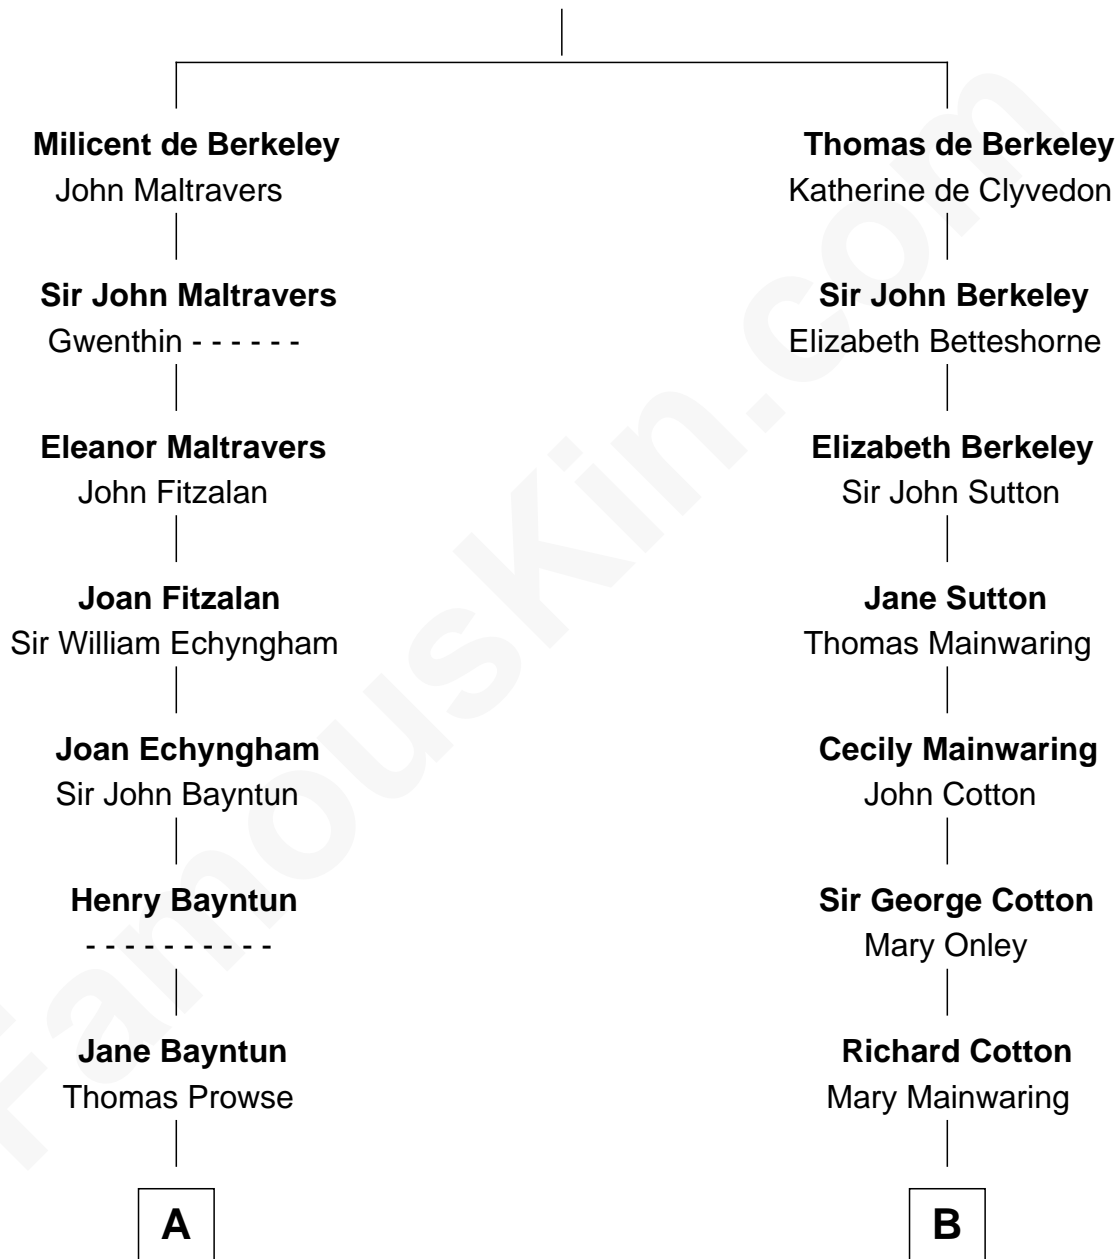

# FamousKin.com Relationship Chart of

**Sarah Palin**

*9th Governor of Alaska*

20th cousin of

**Richard Gere**

*Movie Actor*

**Sir Maurice de Berkeley**

Eve la Zouche

**C**

**May Belle Ruddock**  
Henry Charles Brandt

**Nellie Marie Brandt**  
Charles Francis Heath

**Charles Richard Heath**  
Sarah Sheeran

**Sarah Palin**  
*9th Governor of Alaska*

**D**

**Nelson Leroy Tiffany**  
Evaline Harriet Williams

**William Stanton Tiffany**  
Anna Rebecca Stevens

**Doris Anna Tiffany**  
Homer George Gere

**Richard Gere**  
*Movie Actor*