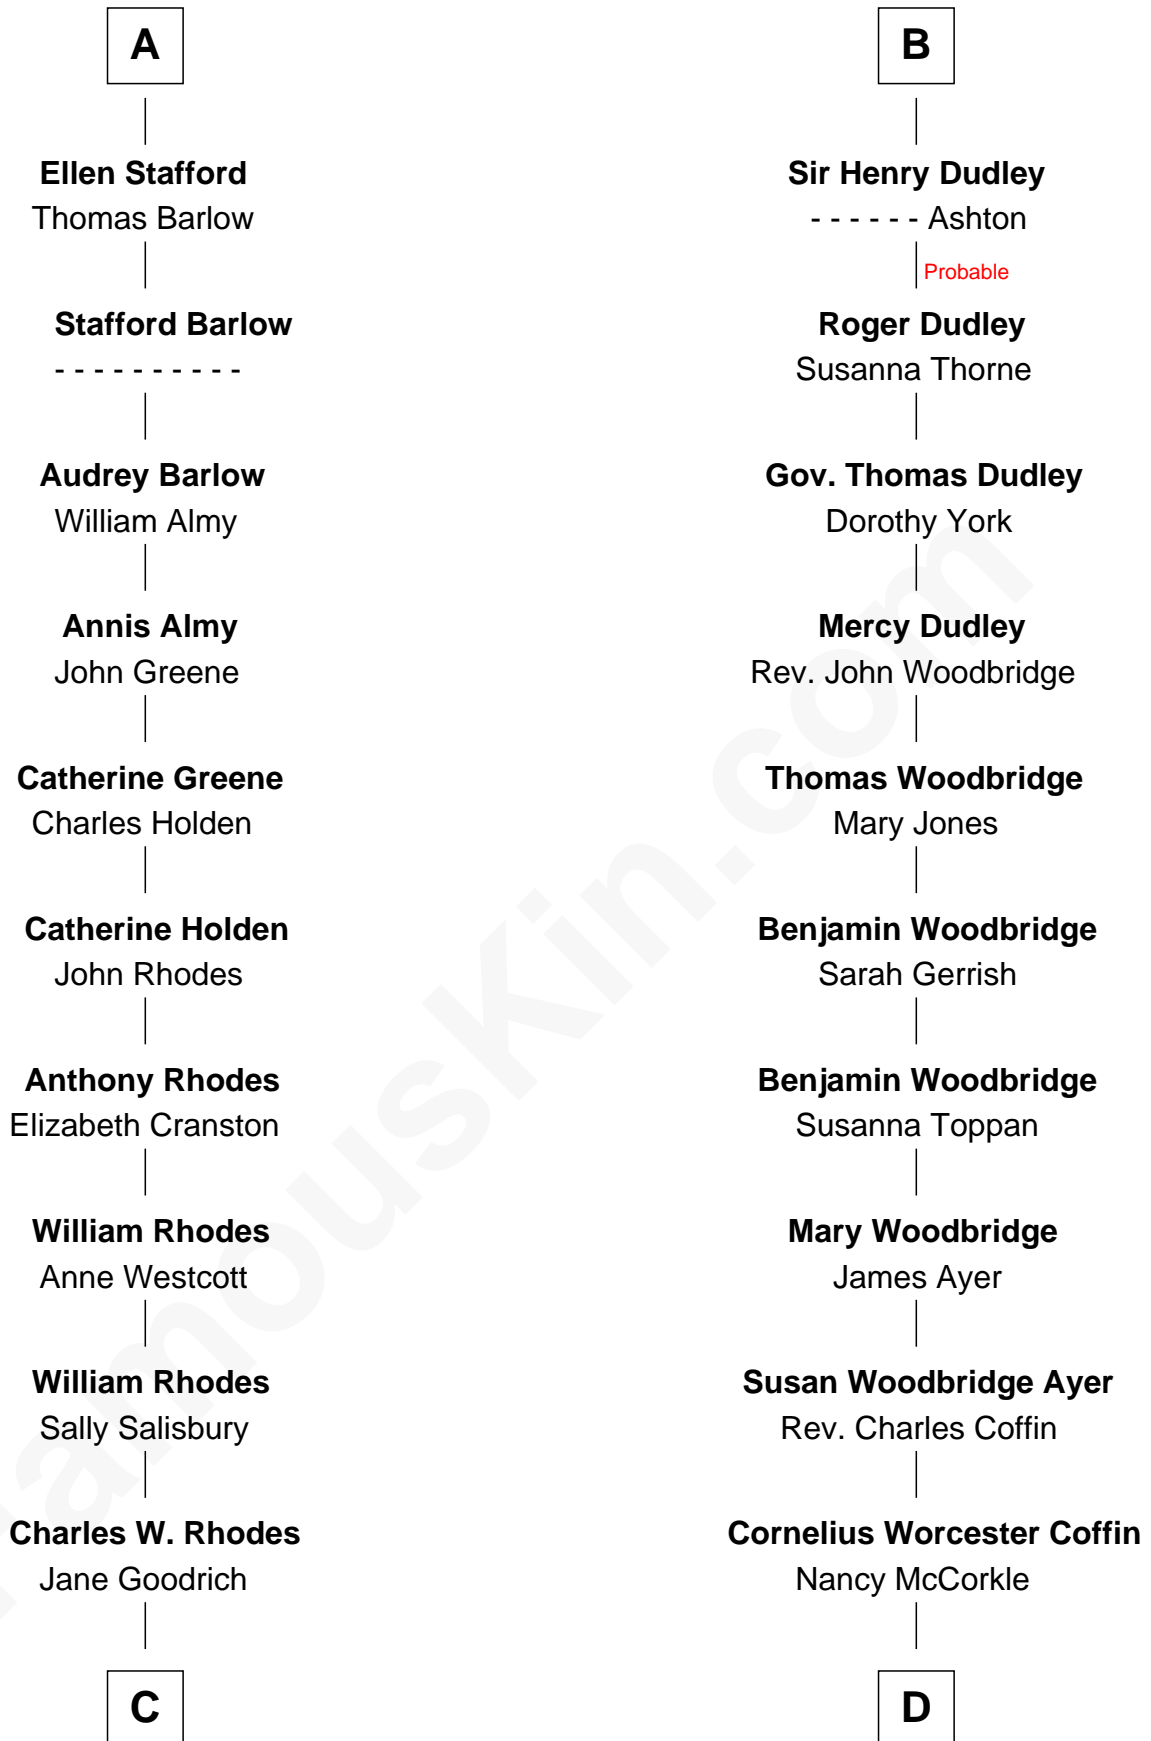

FamousKin.com
Relationship Chart of
Sarah Palin

9th Governor of Alaska

19th cousin 2 times removed of

Tennessee Williams

Author of A Streetcar Named Desire

C

Alma Miranda Rhodes

James W. Heath

Charles R. Heath

Alice Adeline Oriel

Charles Francis Heath

Nellie Marie Brandt

Charles Richard Heath

Sarah Sheeran

Sarah Palin

9th Governor of Alaska

D

Isabelle Coffin

Thomas Lanier Williams

Cornelius Coffin Williams

Edwina Dakin

Tennessee Williams

Author of A Streetcar Named Desire

FamousKin.com