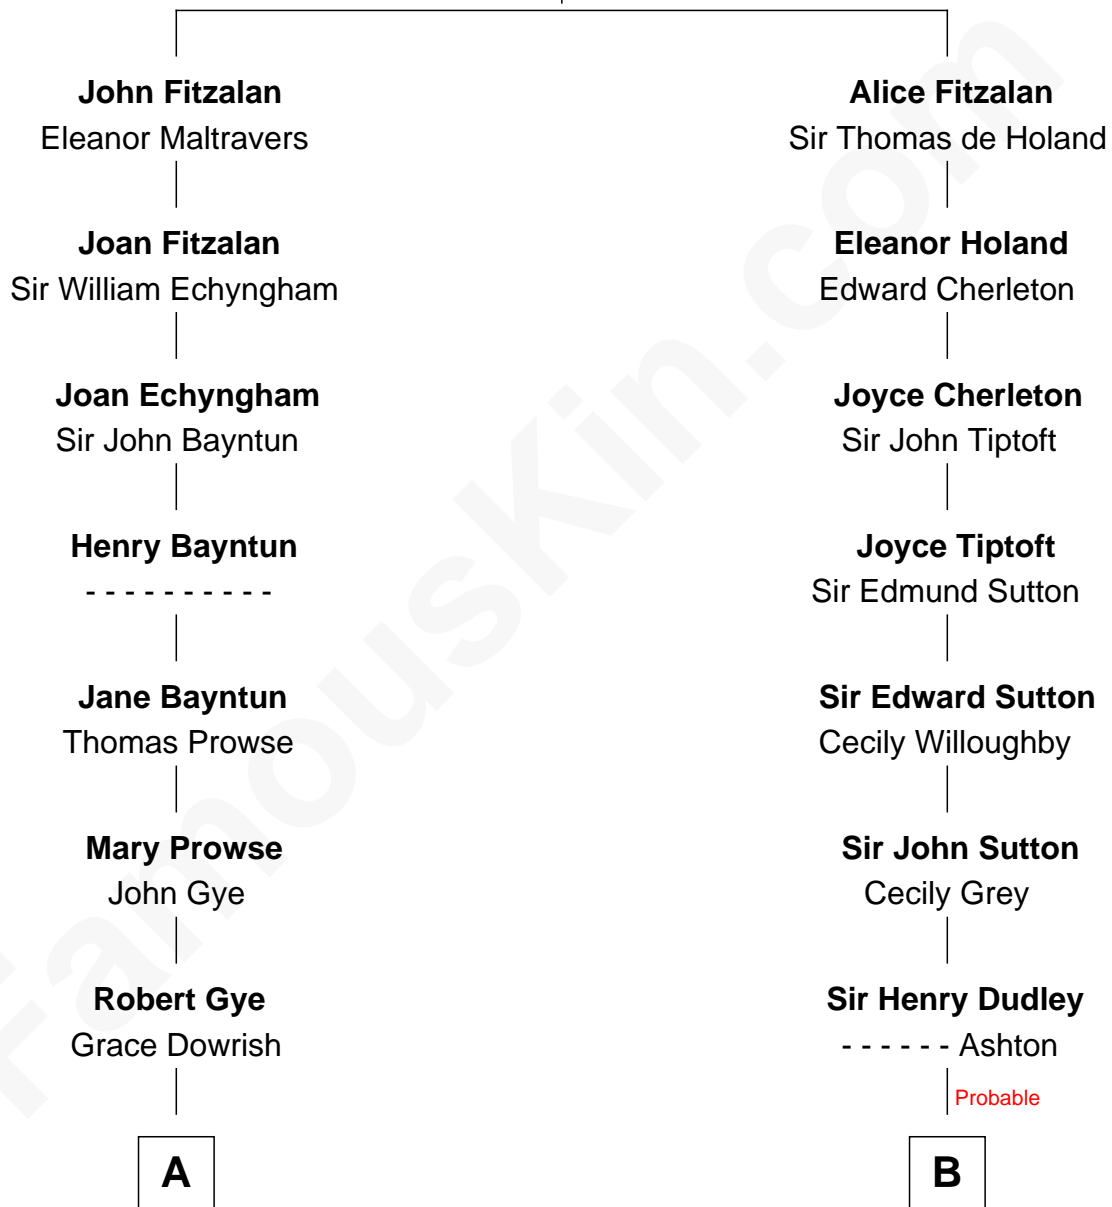

# FamousKin.com Relationship Chart of

**Sarah Palin**

*9th Governor of Alaska*

18th cousin of

**Tennessee Williams**

*Author of A Streetcar Named Desire*

**Richard Fitzalan**  
Eleanor Plantagenet

**C**

**Charles Richard Heath**

Sarah Sheeran

**Sarah Palin**

*9th Governor of Alaska*

**D**

**Cornelius Coffin Williams**

Edwina Dakin

**Tennessee Williams**

*Author of A Streetcar Named Desire*

FamousKin.com