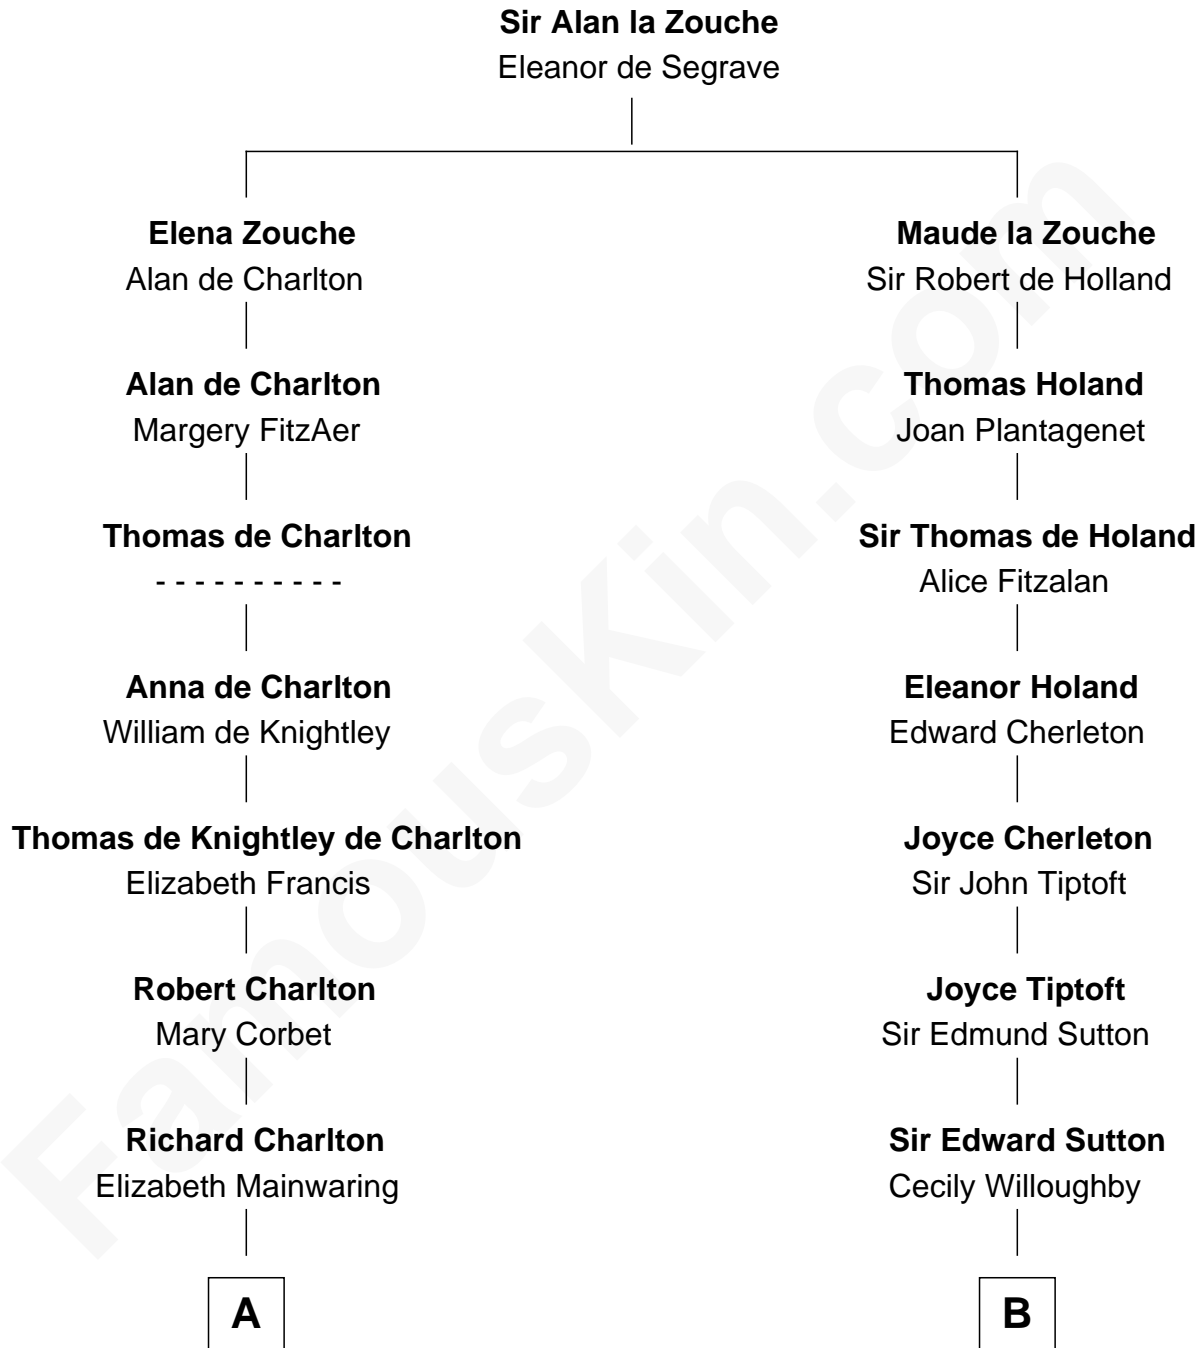

FamousKin.com

Relationship Chart of Sarah Palin

9th Governor of Alaska

20th cousin 1 time removed of

Tennessee Williams

Author of *A Streetcar Named Desire*

C

Thomas S. Ruddock

Maria Nancy Newell

May Belle Ruddock

Henry Charles Brandt

Nellie Marie Brandt

Charles Francis Heath

Charles Richard Heath

Sarah Sheeran

Sarah Palin