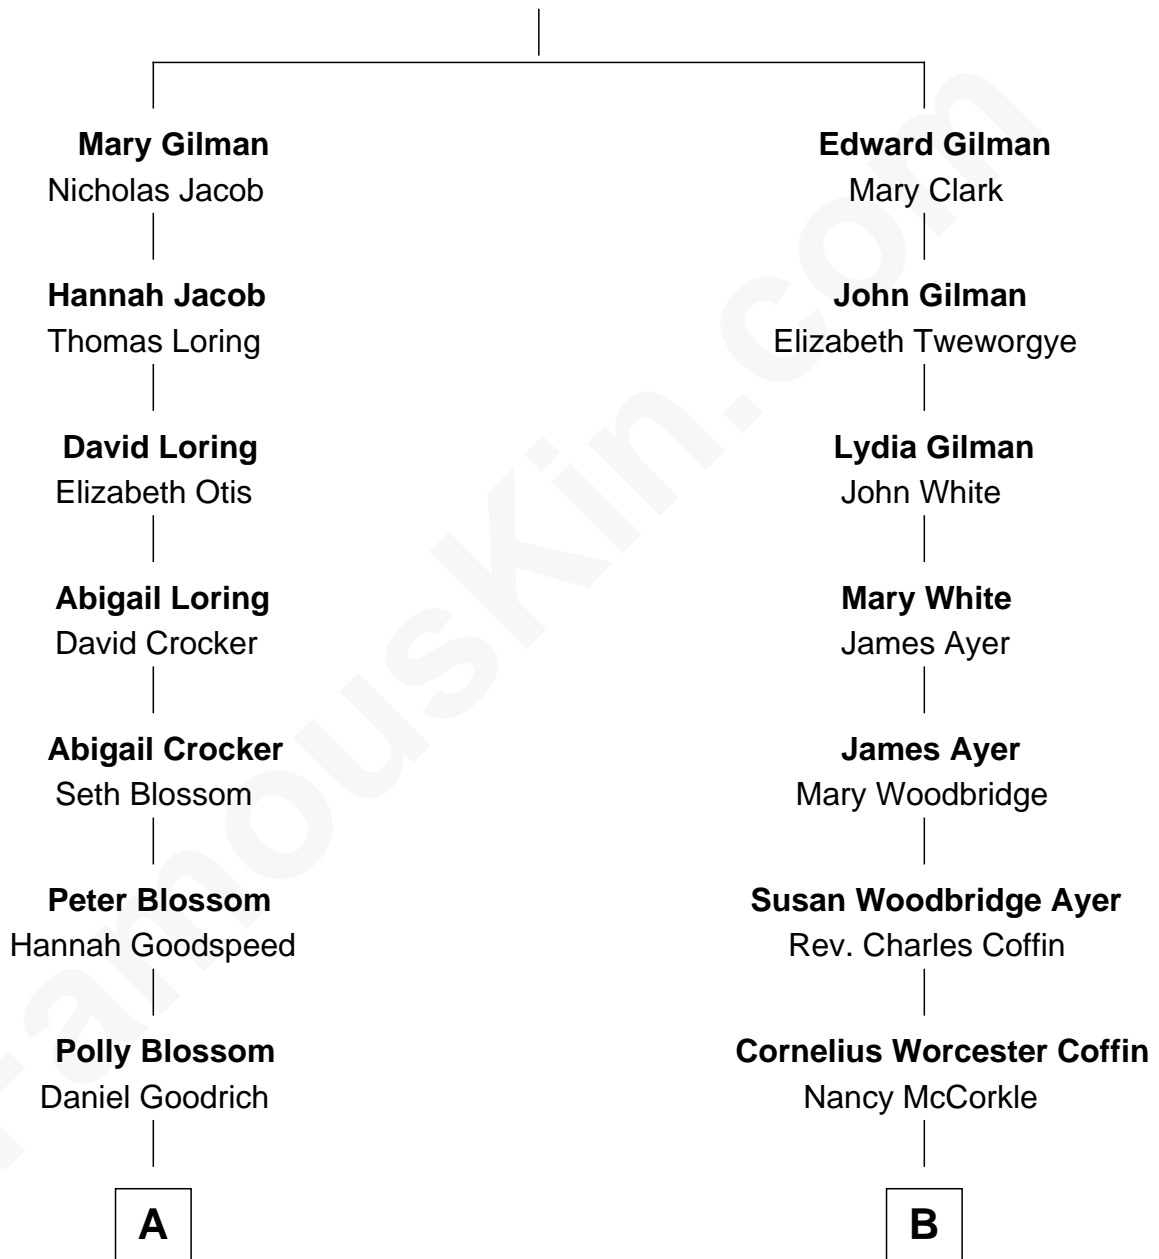

FamousKin.com

Relationship Chart of Sarah Palin

9th Governor of Alaska

9th cousin 3 times removed of

Tennessee Williams

Author of *A Streetcar Named Desire*

Edward Gilman

A

Jane Goodrich
Charles W. Rhodes

Alma Miranda Rhodes
James W. Heath

Charles R. Heath
Alice Adeline Oriel

Charles Francis Heath
Nellie Marie Brandt

Charles Richard Heath
Sarah Sheeran

Sarah Palin
9th Governor of Alaska

B

Isabelle Coffin
Thomas Lanier Williams

Cornelius Coffin Williams
Edwina Dakin

Tennessee Williams
Author of A Streetcar Named Desire

FamousKin.com