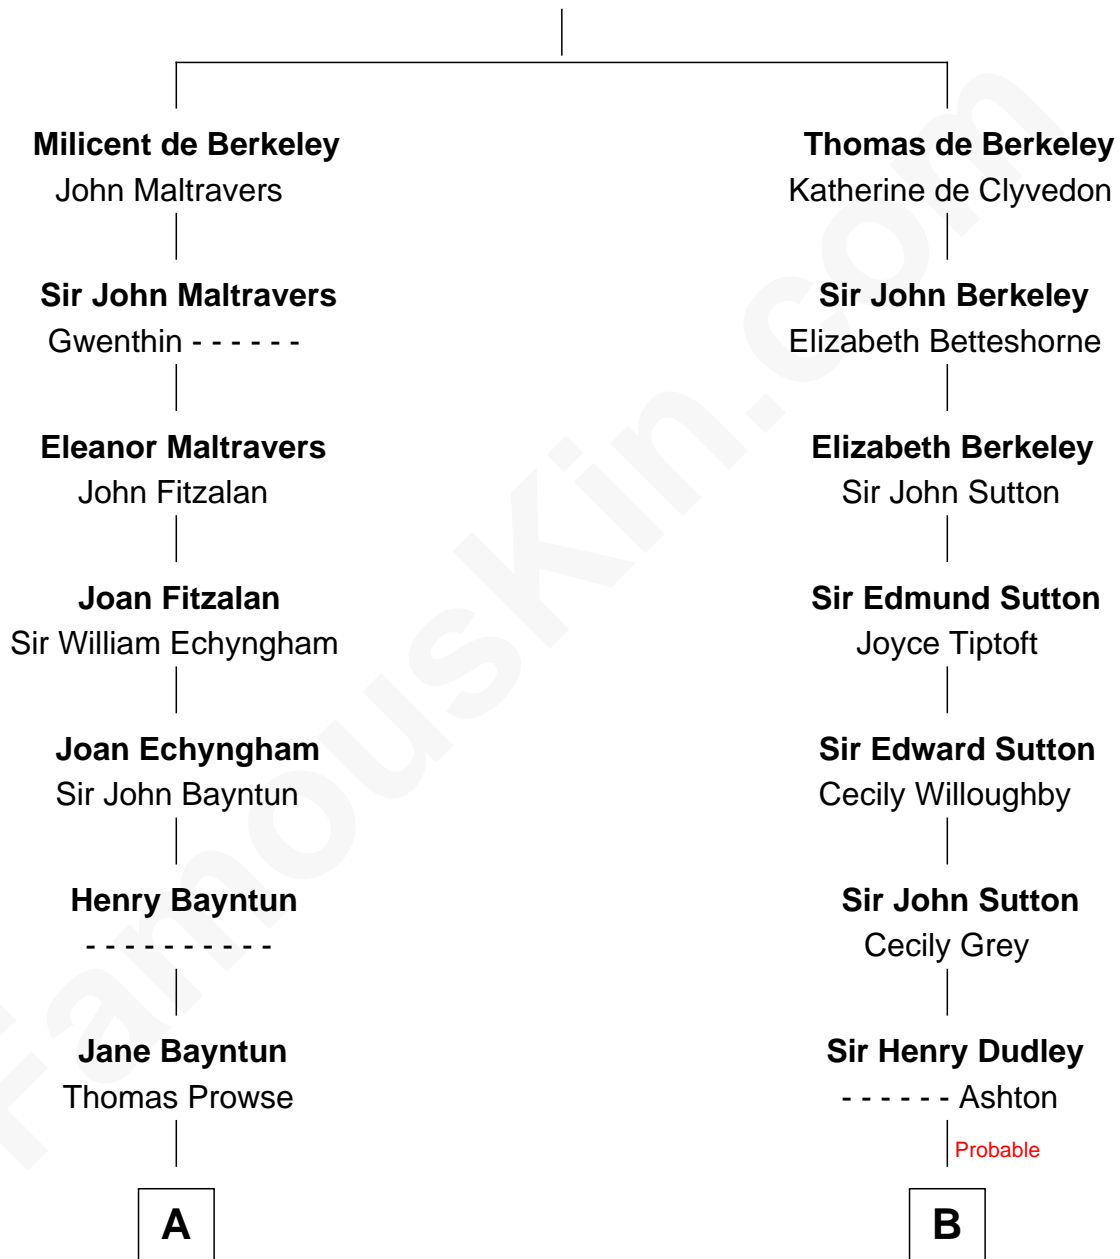

# FamousKin.com Relationship Chart of

**Sarah Palin**

*9th Governor of Alaska*

18th cousin 2 times removed of

**Tennessee Williams**

*Author of A Streetcar Named Desire*

**Sir Maurice de Berkeley**

Eve la Zouche

**C**

**May Belle Ruddock**  
Henry Charles Brandt

**Nellie Marie Brandt**  
Charles Francis Heath

**Charles Richard Heath**  
Sarah Sheeran

**Sarah Palin**  
*9th Governor of Alaska*

**D**

**Cornelius Coffin Williams**  
Edwina Dakin

**Tennessee Williams**  
*Author of A Streetcar Named Desire*

FamousKin.com