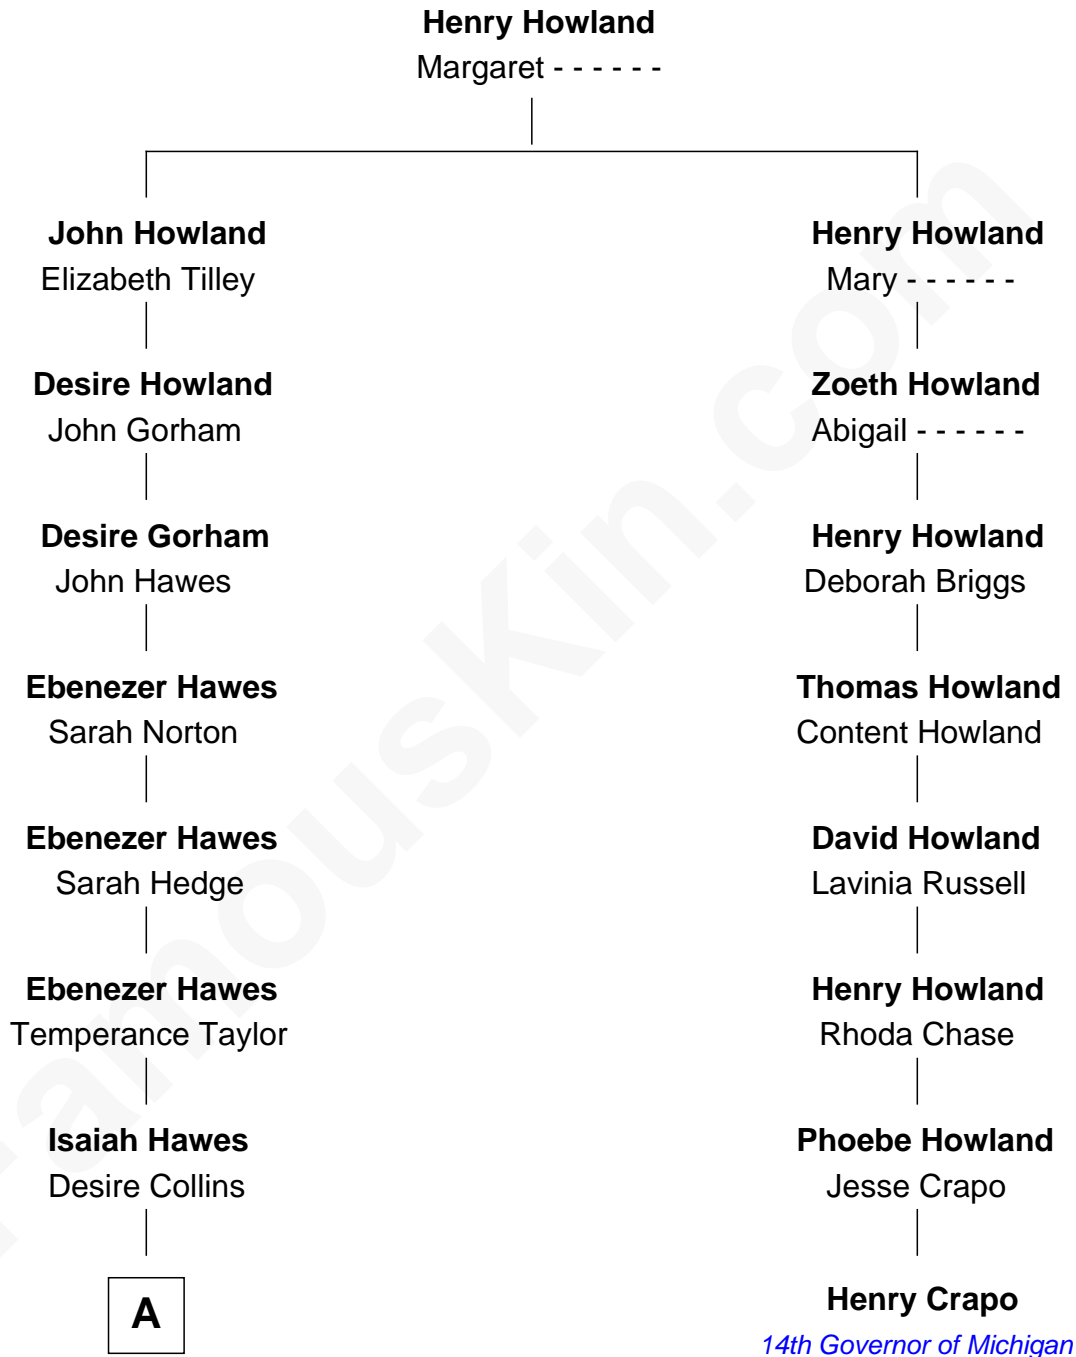

FamousKin.com Relationship Chart of

Sarah Palin

9th Governor of Alaska

7th cousin 5 times removed of

Henry Crapo

14th Governor of Michigan

A

—
Abigail Hawes
Cornelius Norton Gower

—
Arthur Collins Gower
Mary Schmolz

—
James Carl Gower
Cora Godfrey Strong

—
Helen Louise Gower
Clement James Sheeran

—
Sarah Sheeran
Charles Richard Heath

—
Sarah Palin
9th Governor of Alaska

FamousKin.com