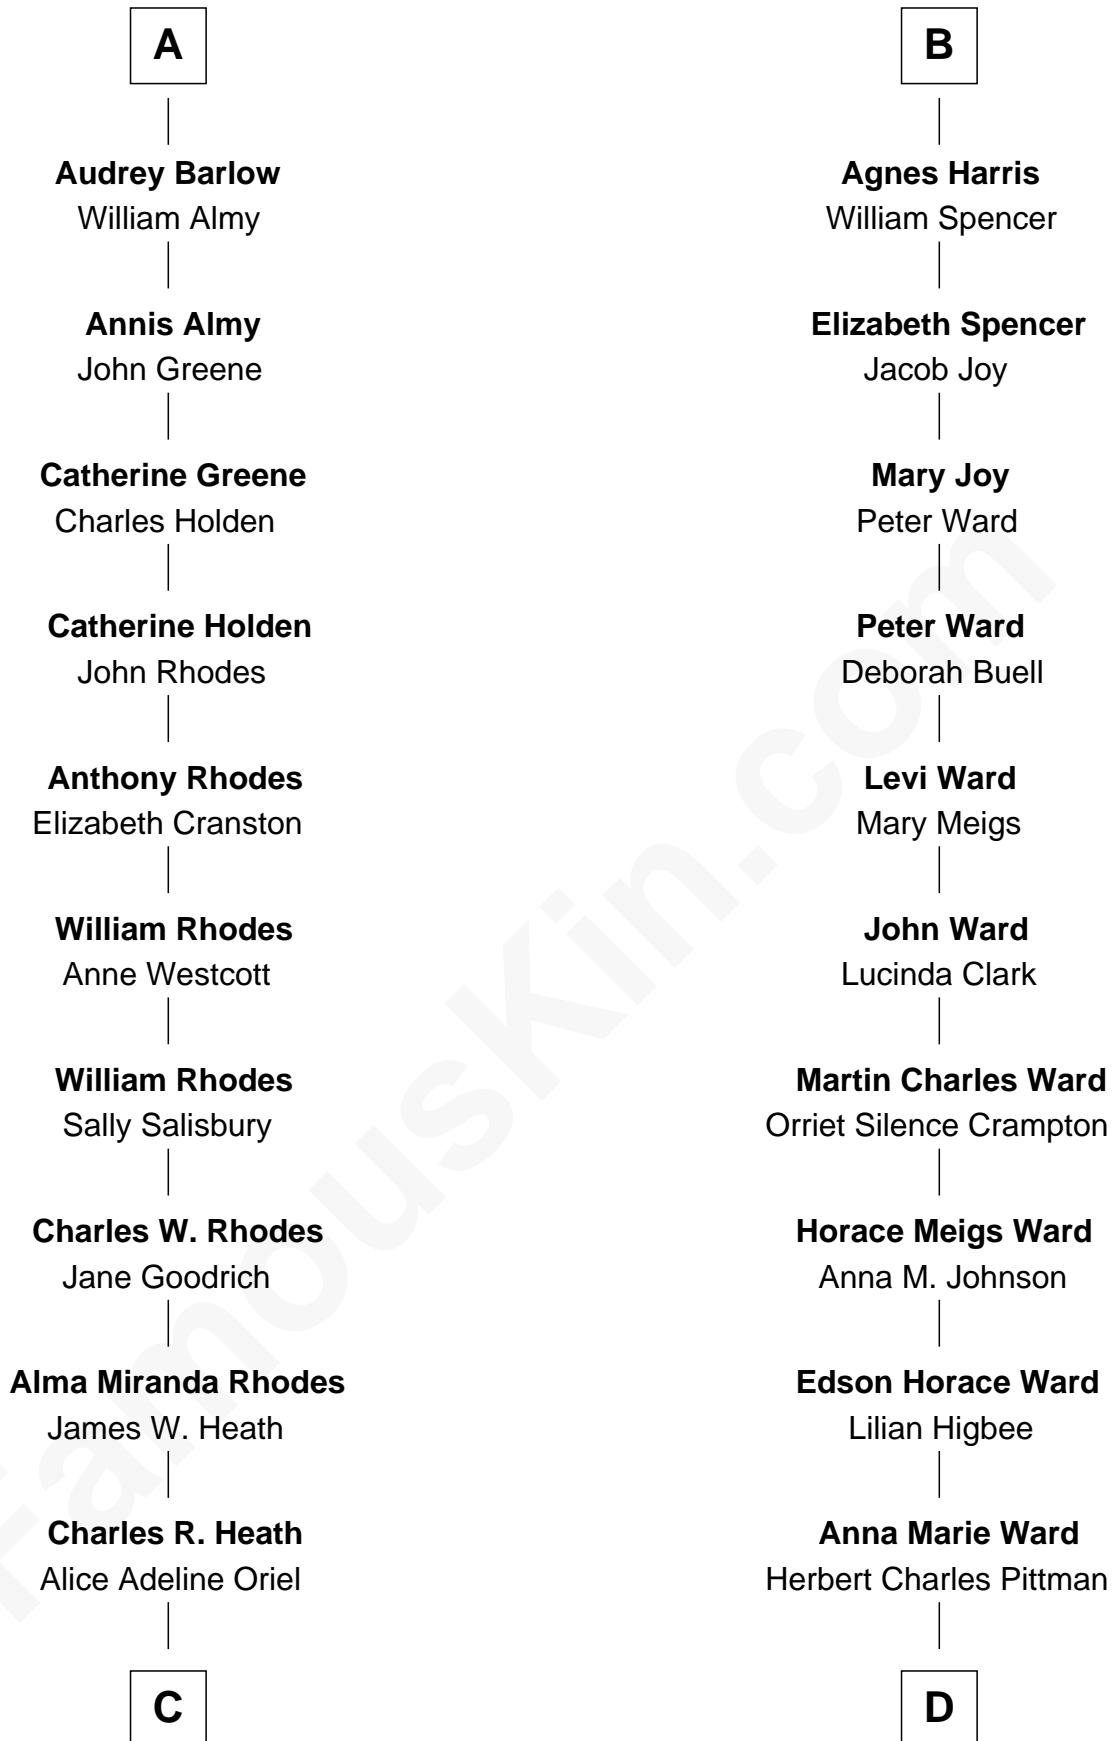

FamousKin.com Relationship Chart of

Sarah Palin

9th Governor of Alaska

19th cousin of

Aaron Rodgers

NFL Quarterback

Robert Poyntz
Katherine FitzNichol

C

Charles Francis Heath
Nellie Marie Brandt

Charles Richard Heath
Sarah Sheeran

Sarah Palin
9th Governor of Alaska

D

Charles Herbert Pittman
Barbara Blair

Darla Leigh Pittman
Edward Wesley Rodgers

Aaron Rodgers
NFL Quarterback