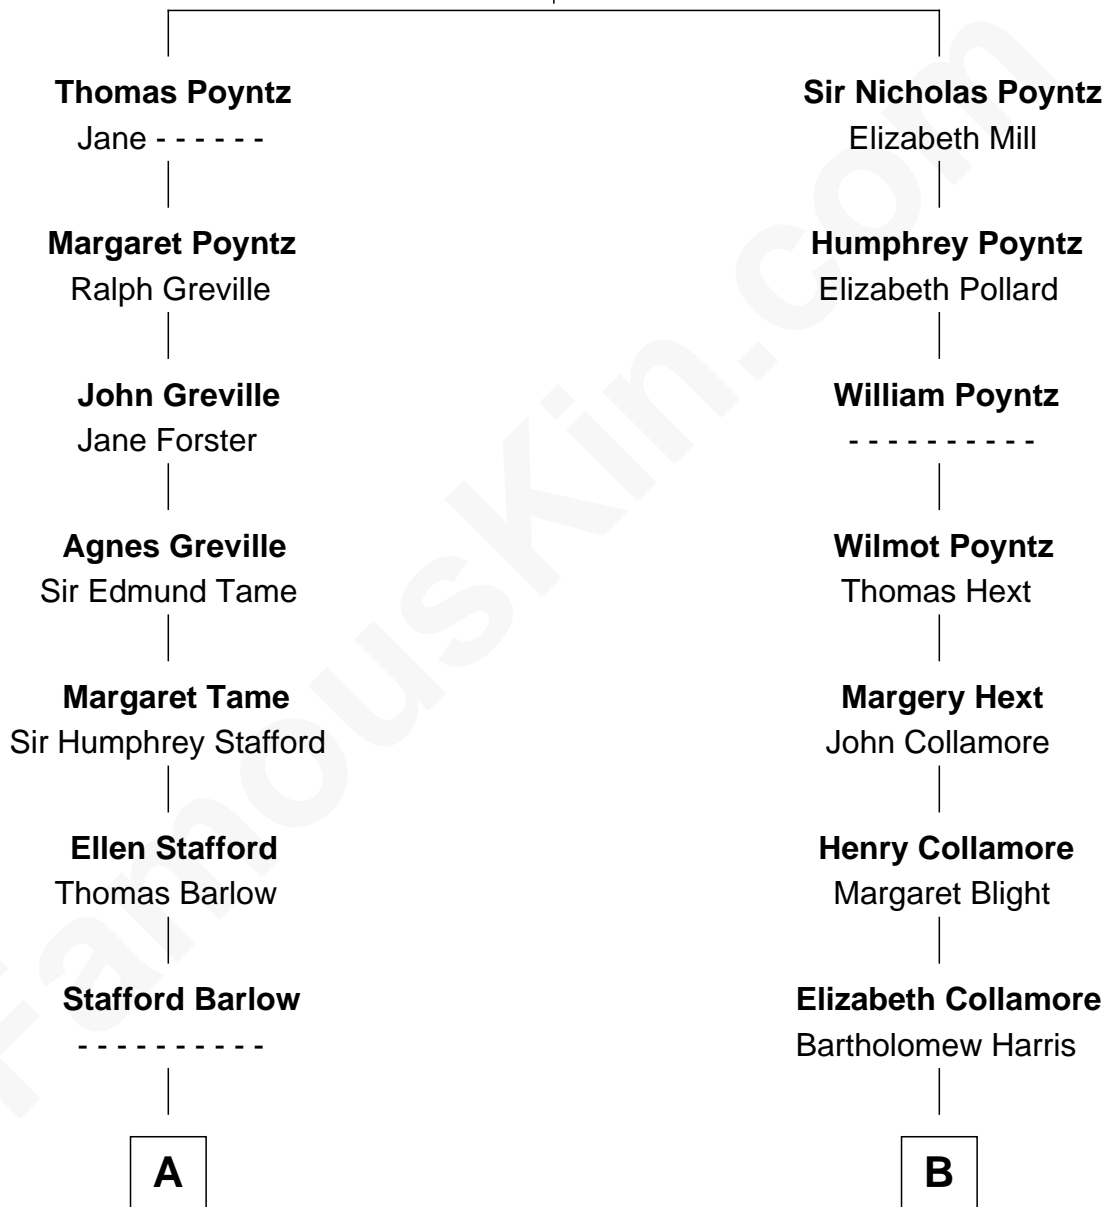

FamousKin.com Relationship Chart of

Sarah Palin

9th Governor of Alaska

19th cousin of

Aaron Rodgers

NFL Quarterback

Robert Poyntz
Katherine FitzNichol

C

Charles Francis Heath
Nellie Marie Brandt

Charles Richard Heath
Sarah Sheeran

Sarah Palin
9th Governor of Alaska

D

Charles Herbert Pittman
Barbara Blair

Darla Leigh Pittman
Edward Wesley Rodgers

Aaron Rodgers
NFL Quarterback