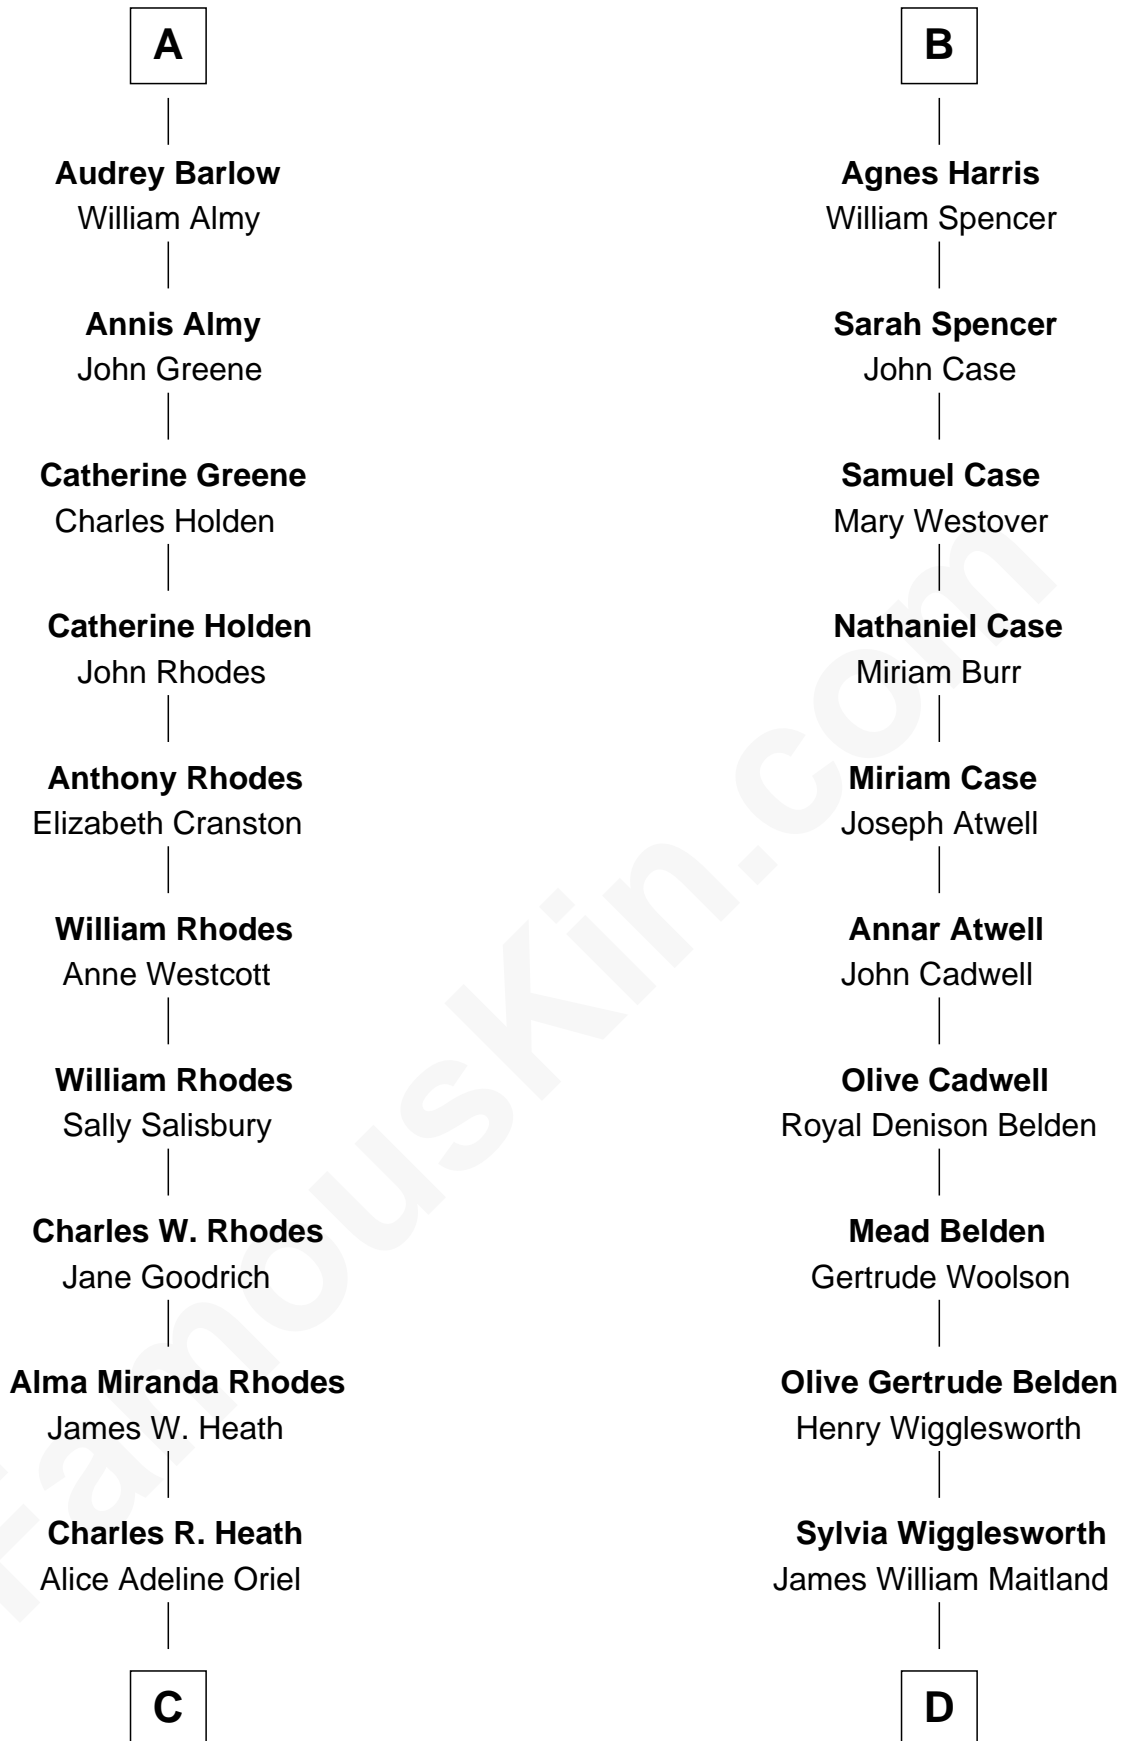

FamousKin.com Relationship Chart of

Sarah Palin

9th Governor of Alaska

18th cousin 1 time removed of

Howard Dean

79th Governor of Vermont

FamousKin.com