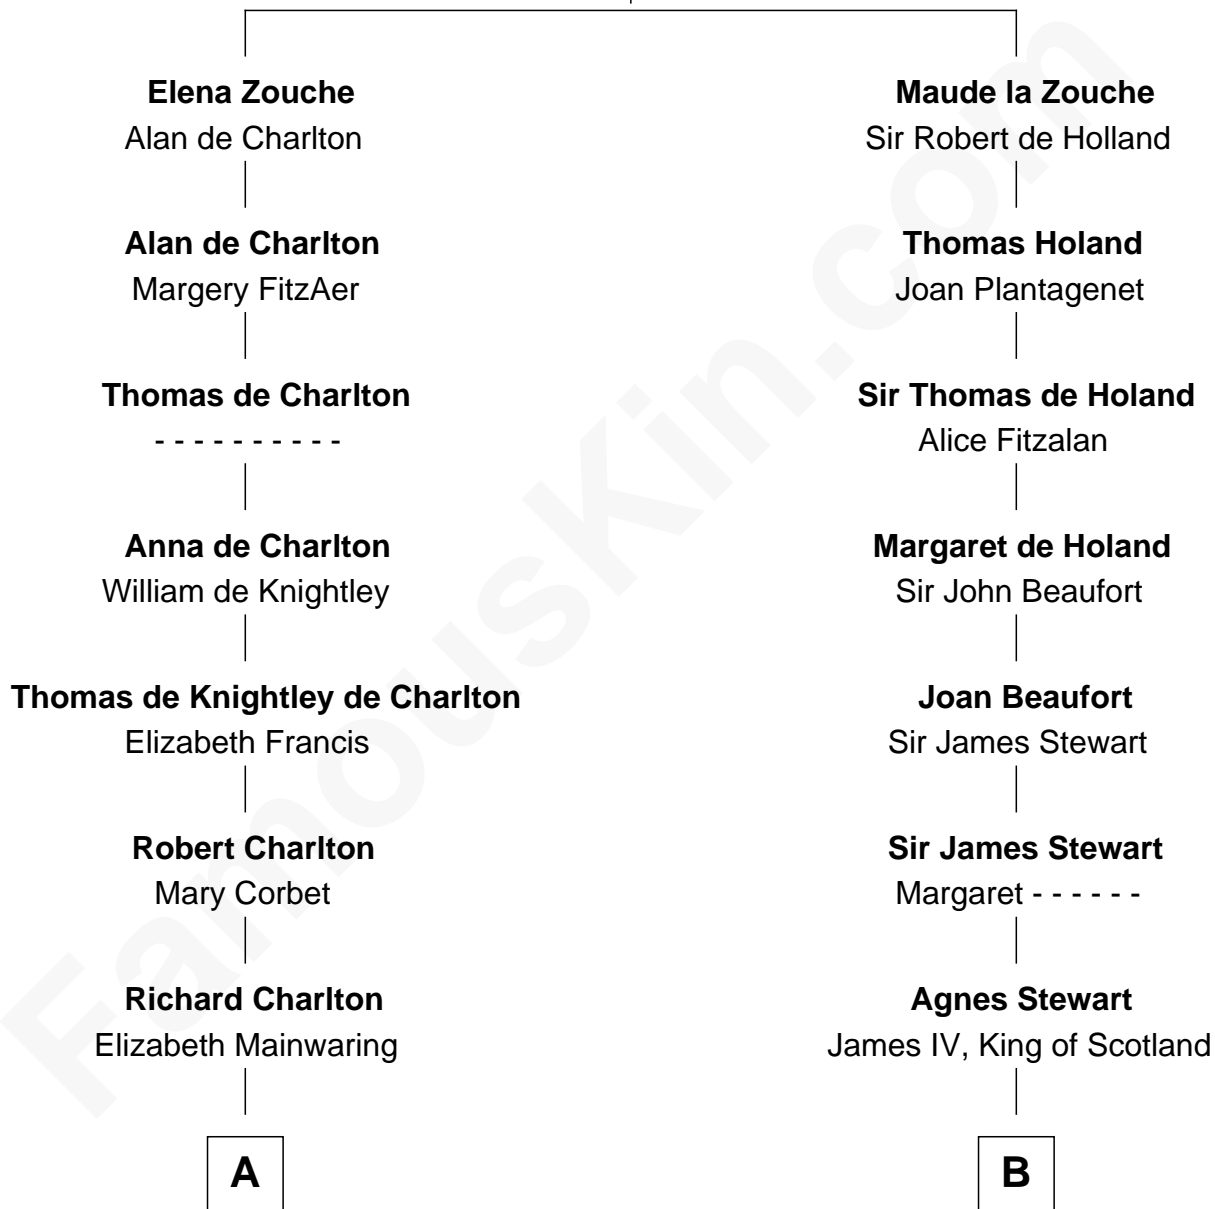

FamousKin.com Relationship Chart of

Sarah Palin

9th Governor of Alaska

21st cousin of

Howard Dean

79th Governor of Vermont

Sir Alan la Zouche

Eleanor de Segrave

Sarah Sheeran

Sarah Palin

9th Governor of Alaska

D

James William Maitland

Agnes Jane O'Reilly

Thomas A. Maitland

Helen Abby Van Voorhis