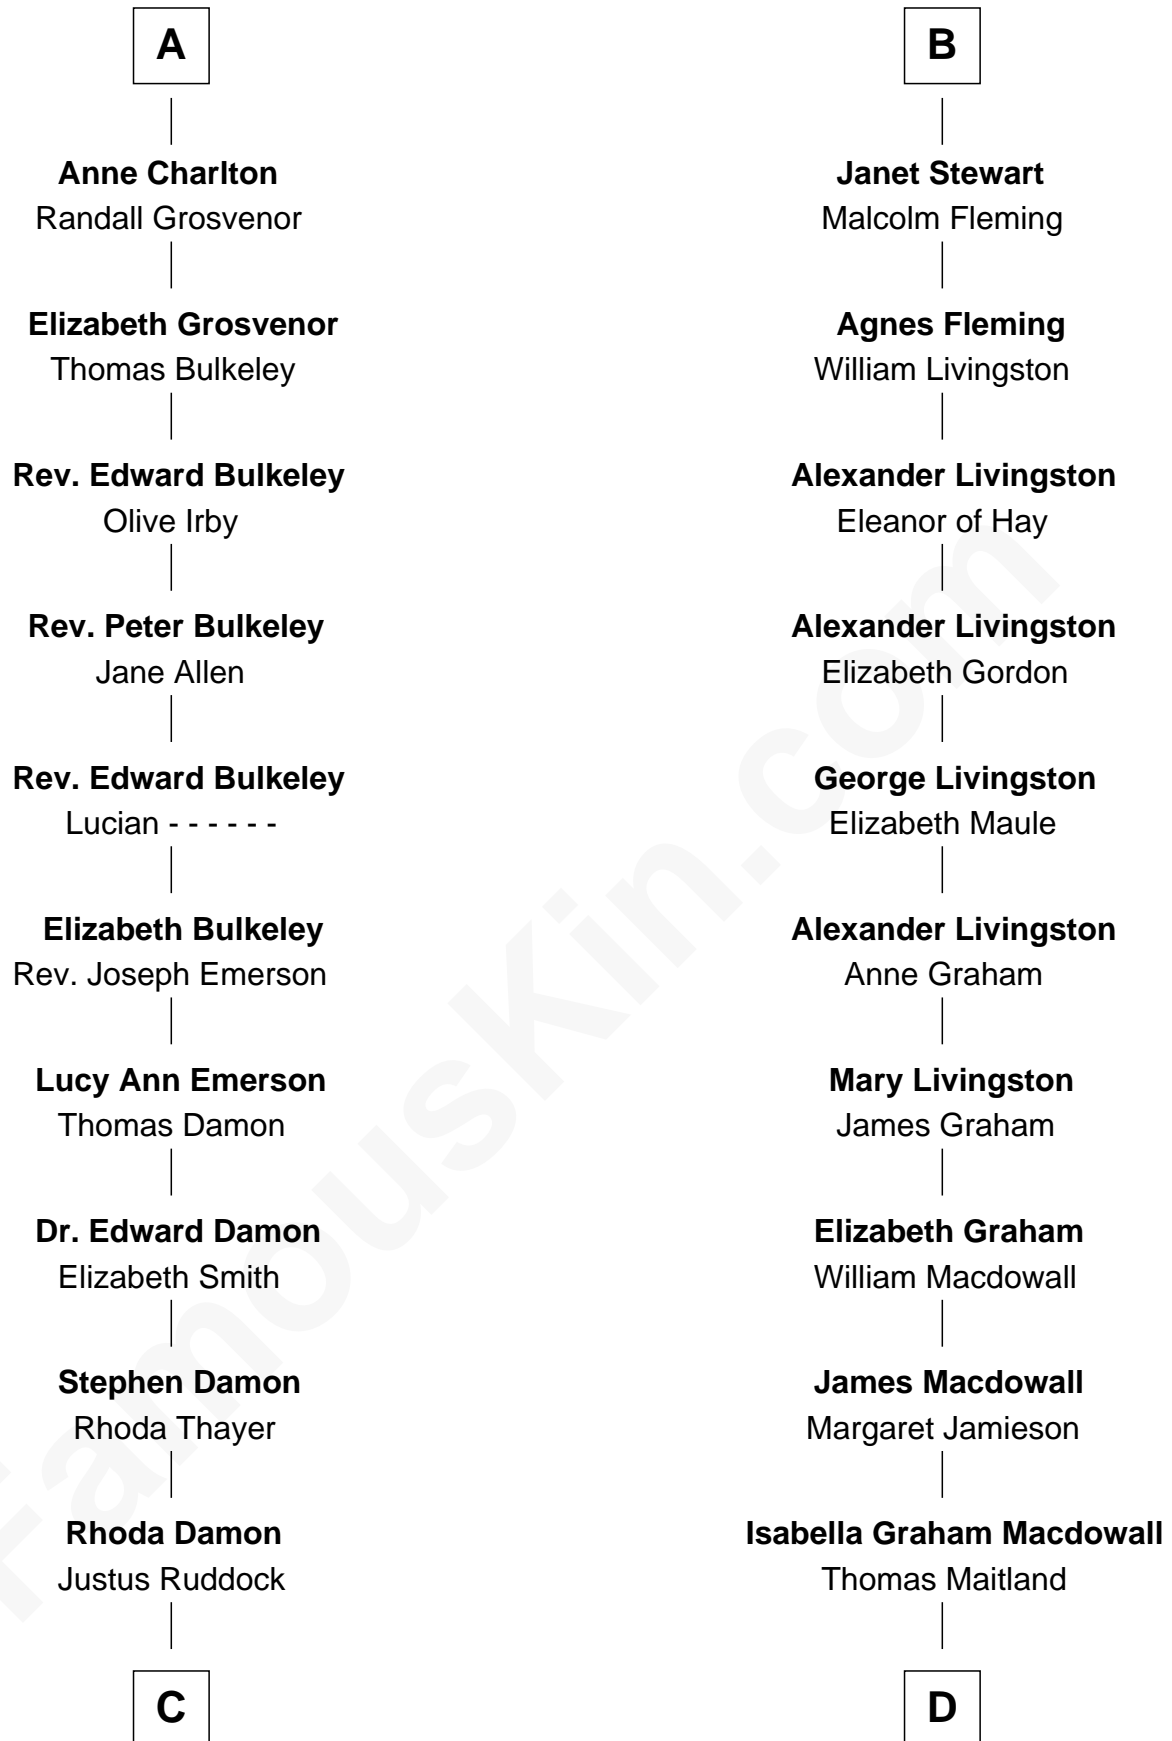

FamousKin.com Relationship Chart of

Sarah Palin

9th Governor of Alaska

21st cousin of

Howard Dean

79th Governor of Vermont

Sir Alan la Zouche

Eleanor de Segrave

Sarah Sheeran

Sarah Palin

9th Governor of Alaska

D

James William Maitland

Agnes Jane O'Reilly

Thomas A. Maitland

Helen Abby Van Voorhis