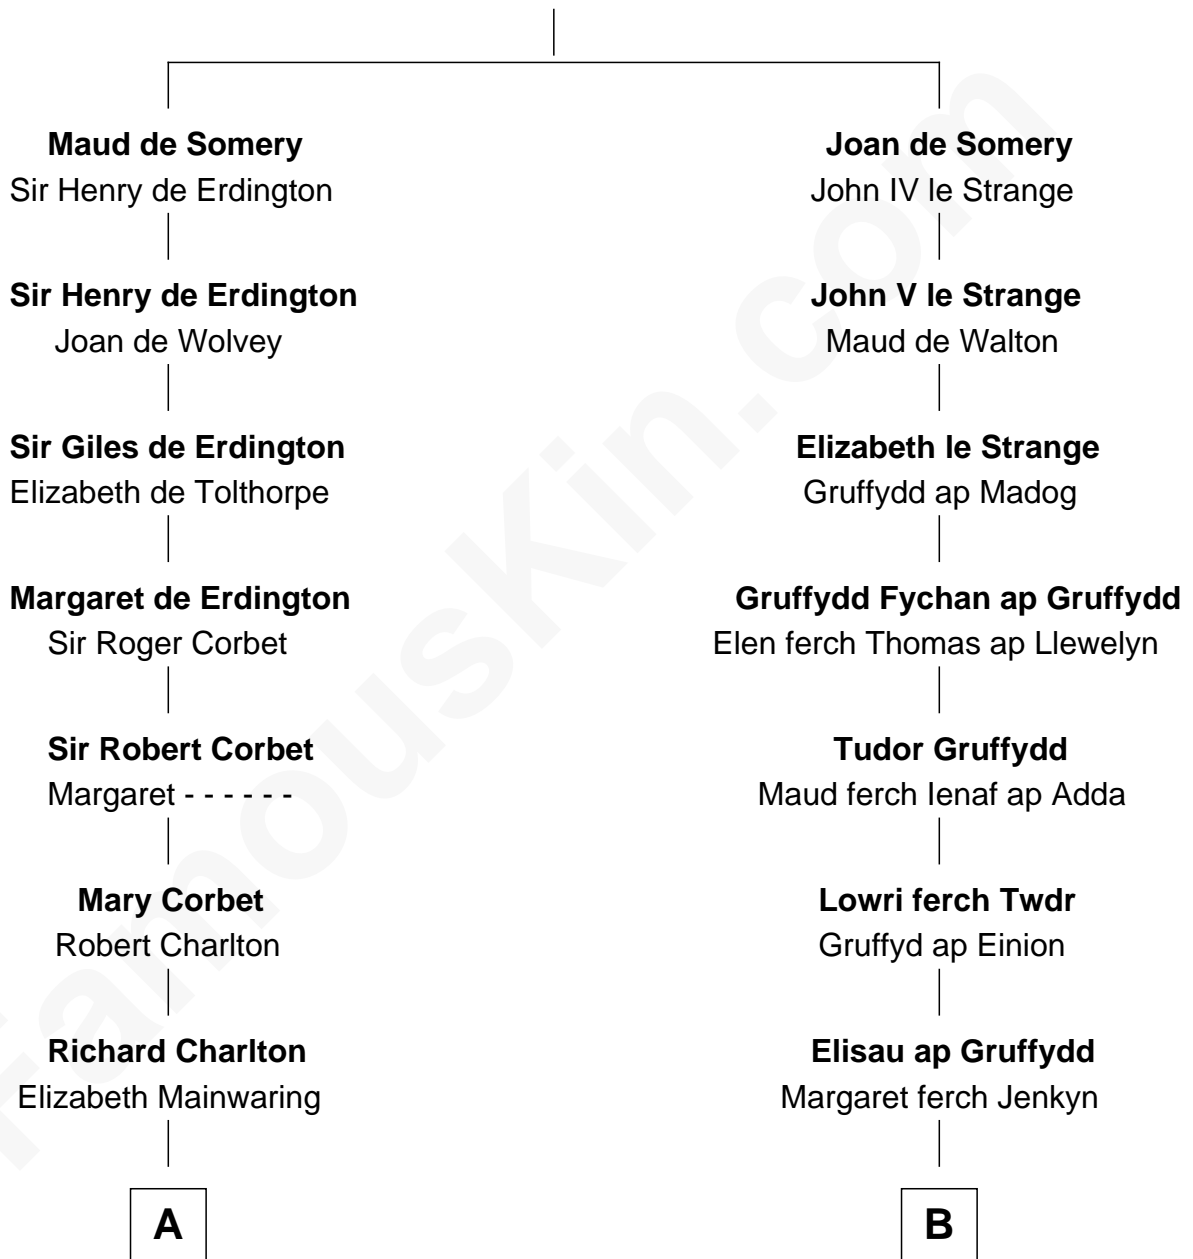

FamousKin.com Relationship Chart of

Sarah Palin

9th Governor of Alaska

20th cousin 1 time removed of

Humphrey Bogart

Movie Actor

Sir Roger de Somery

Nichole d'Aubenev

Sarah Sheeran

Sarah Palin

9th Governor of Alaska

D

Sarah Dewey

Henry L. Churchill

Frances Dewey Churchill

John Perkins Humphrey