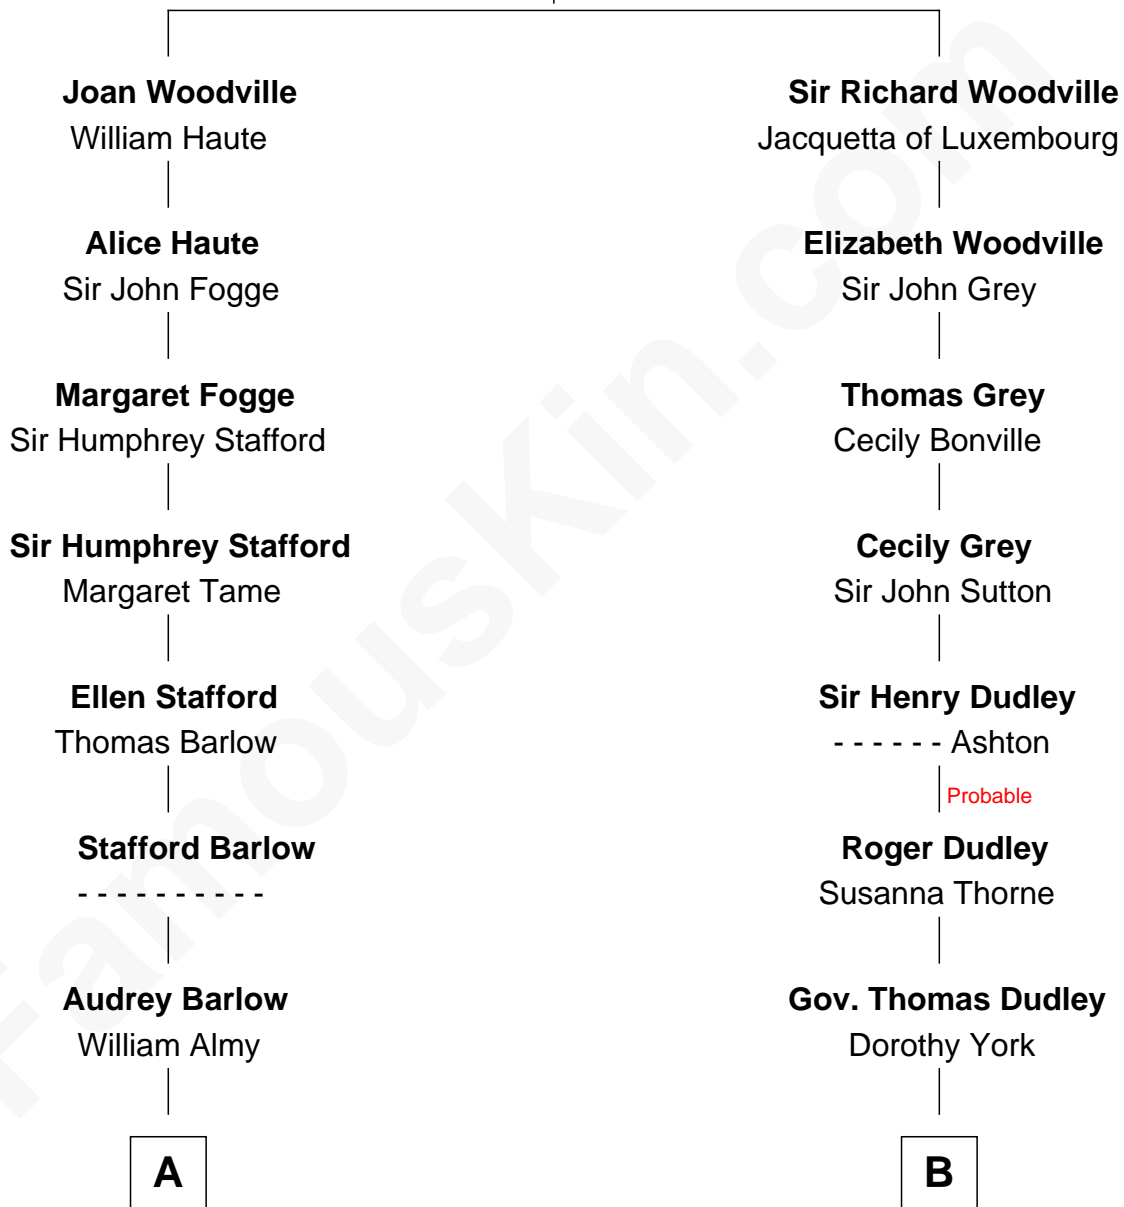

FamousKin.com Relationship Chart of

Sarah Palin

9th Governor of Alaska

16th cousin 2 times removed of

Humphrey Bogart

Movie Actor

Richard Woodville

Joan Bedlisgate

C

Charles Richard Heath

Sarah Sheeran

Sarah Palin

9th Governor of Alaska

FamousKin.com