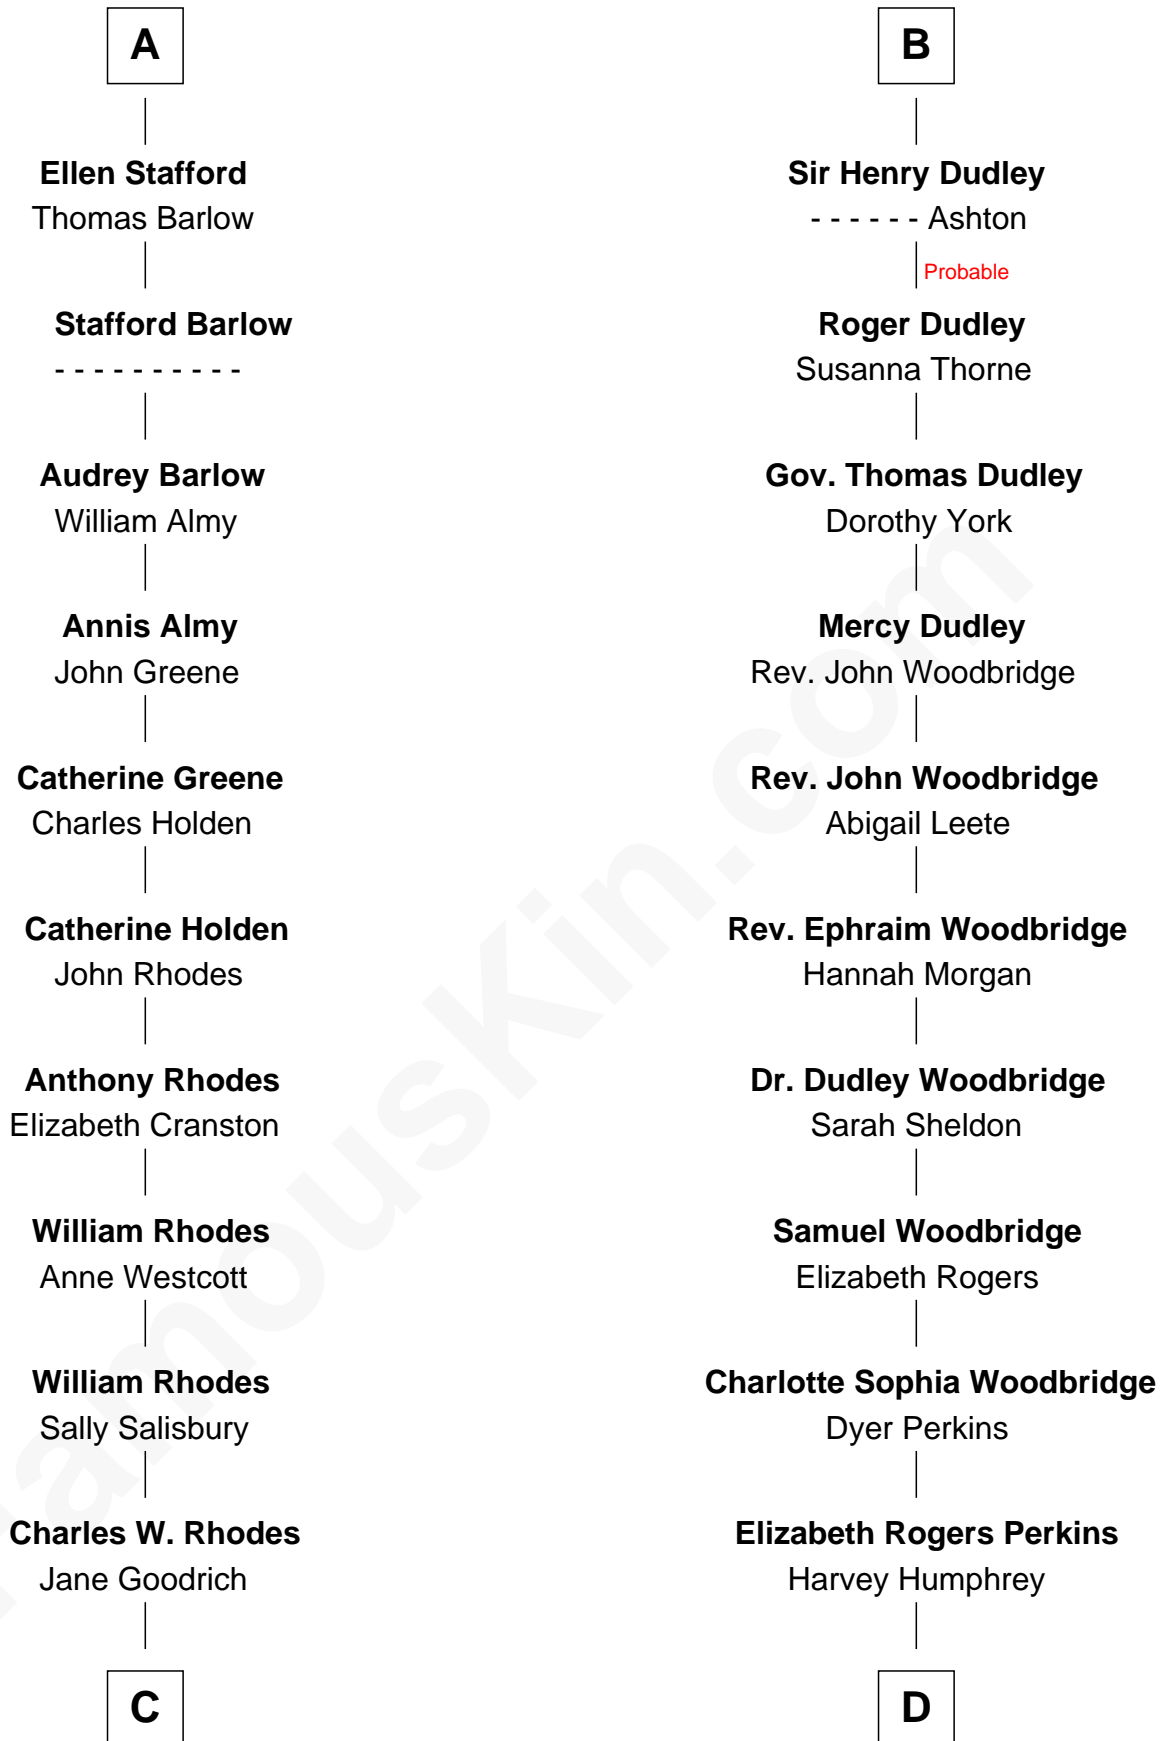

FamousKin.com Relationship Chart of

Sarah Palin

9th Governor of Alaska

19th cousin 2 times removed of

Humphrey Bogart

Movie Actor

C

Alma Miranda Rhodes

James W. Heath

Charles R. Heath

Alice Adeline Oriel

Charles Francis Heath

Nellie Marie Brandt

Charles Richard Heath

Sarah Sheeran

Sarah Palin