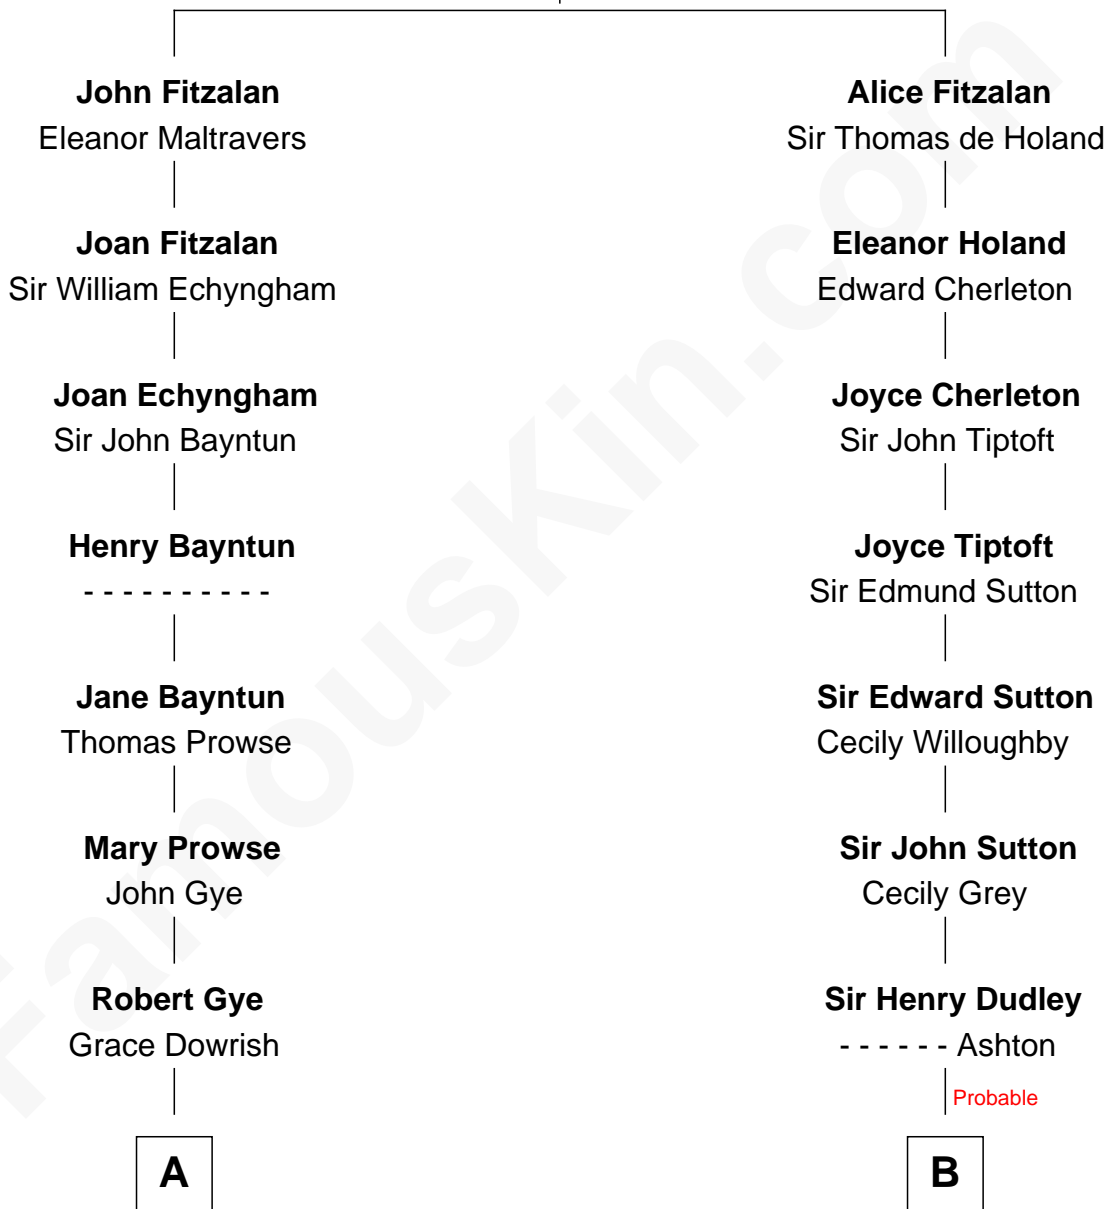

# FamousKin.com Relationship Chart of

**Sarah Palin**

*9th Governor of Alaska*

18th cousin of

**Humphrey Bogart**

*Movie Actor*

**Richard Fitzalan**  
Eleanor Plantagenet

**C**

**Charles Richard Heath**

Sarah Sheeran

**Sarah Palin**

*9th Governor of Alaska*

**D**

**Maud Humphrey**

Dr. Belmont Deforest Bogart

**Humphrey Bogart**