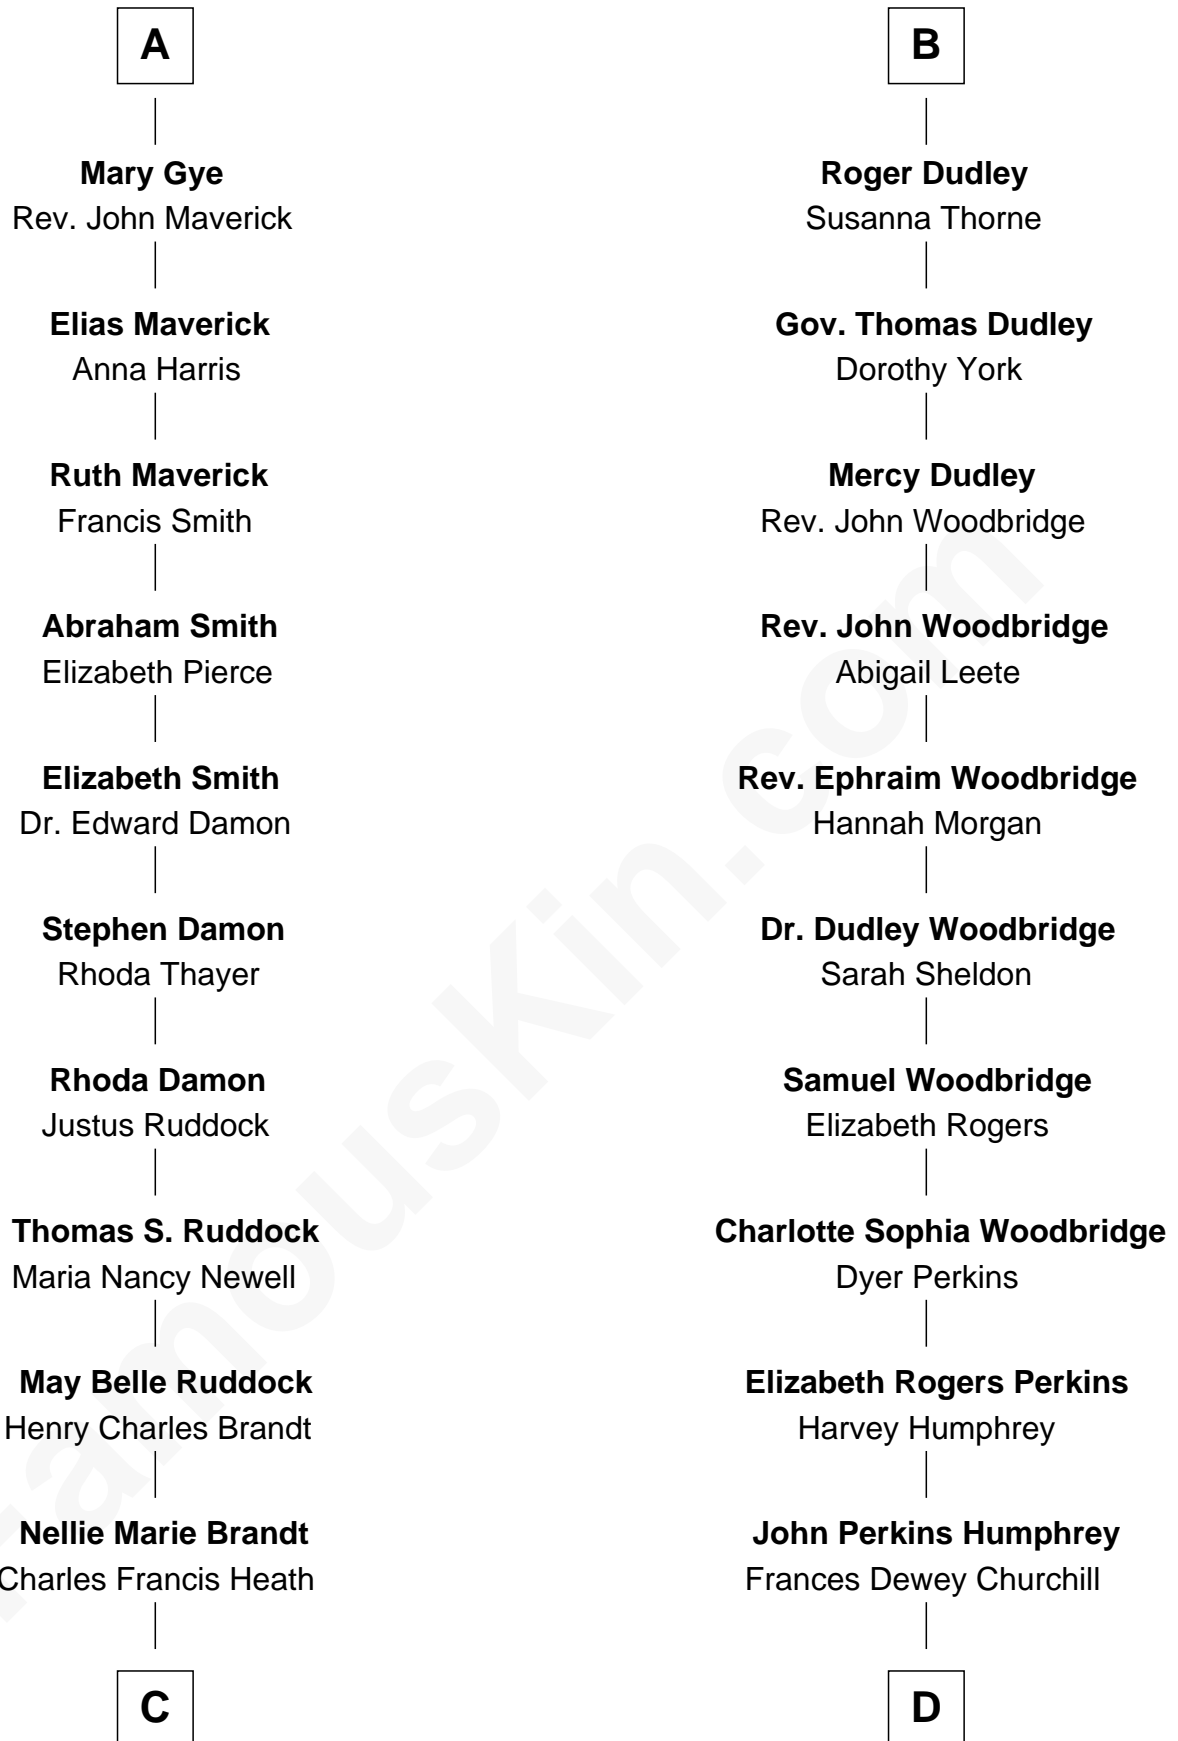

# FamousKin.com Relationship Chart of

**Sarah Palin**

*9th Governor of Alaska*

18th cousin of

**Humphrey Bogart**

*Movie Actor*

**Richard Fitzalan**  
Eleanor Plantagenet

**C**

**Charles Richard Heath**

Sarah Sheeran

**Sarah Palin**

*9th Governor of Alaska*

**D**

**Maud Humphrey**

Dr. Belmont Deforest Bogart

**Humphrey Bogart**