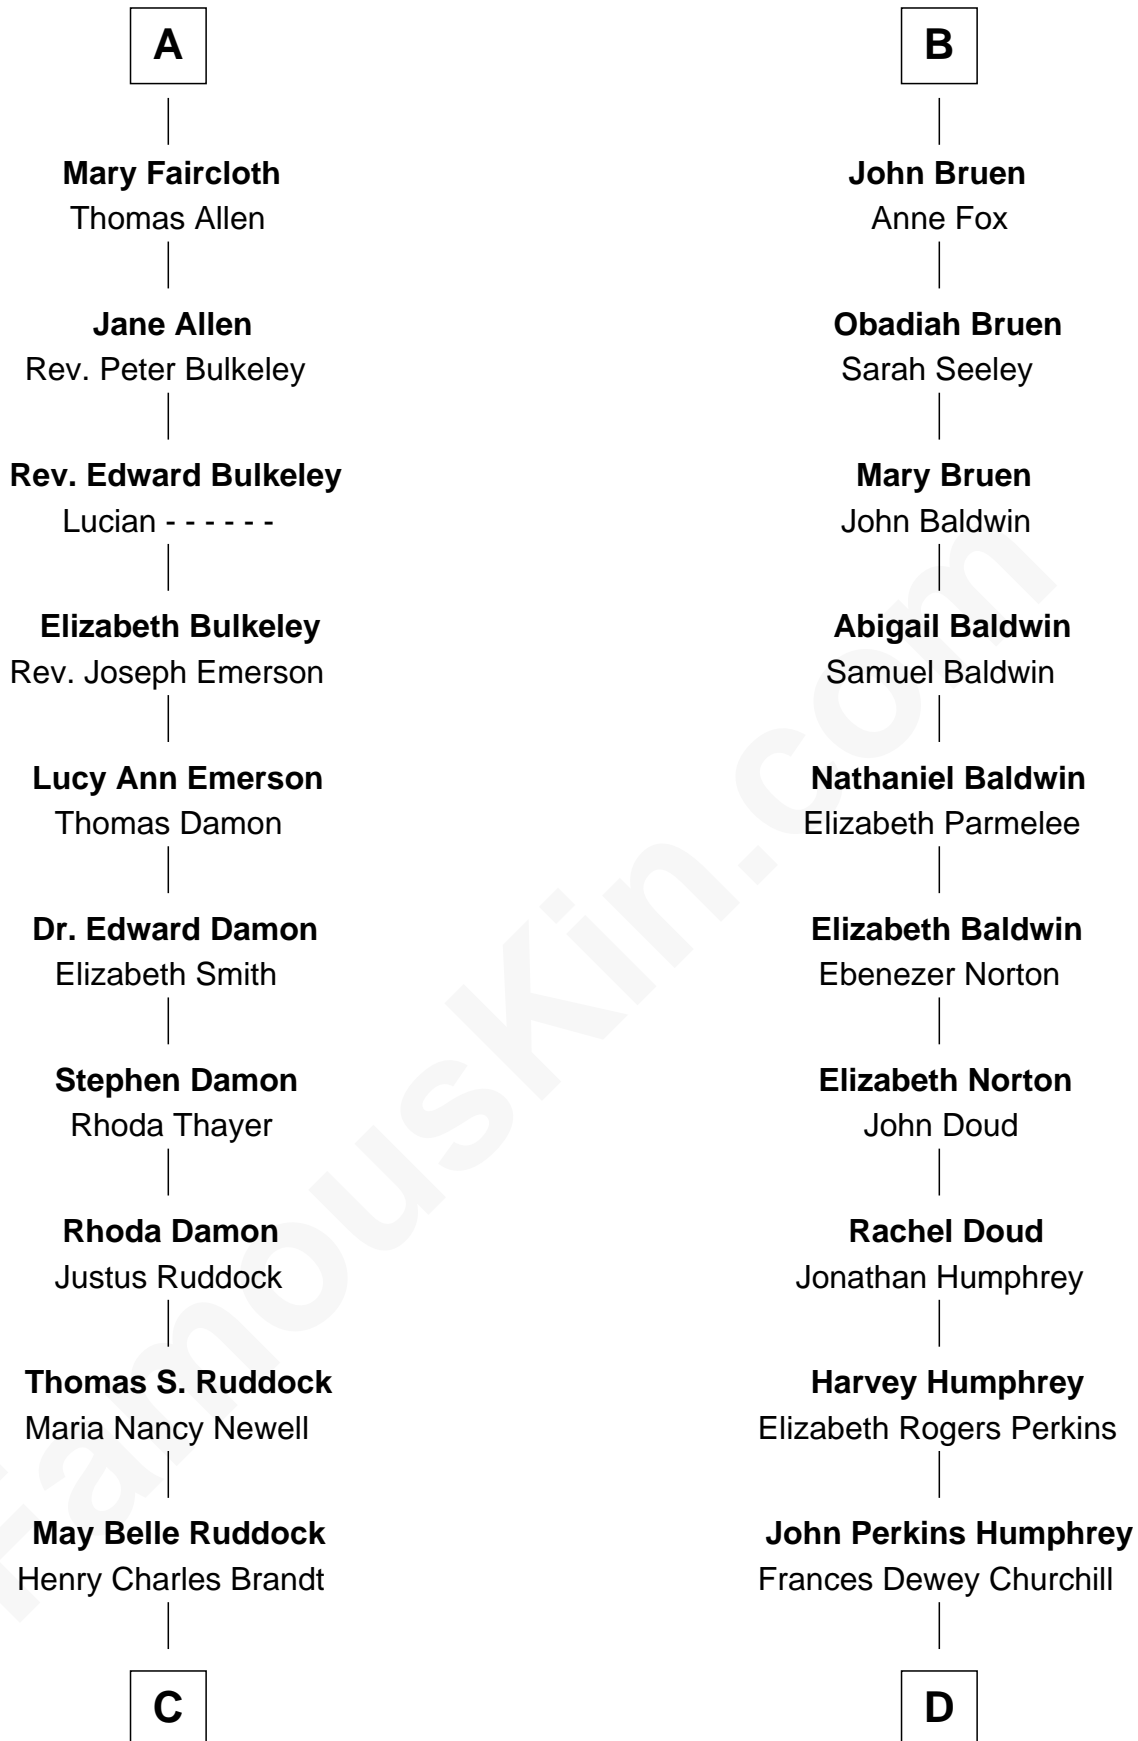

FamousKin.com Relationship Chart of

Sarah Palin

9th Governor of Alaska

18th cousin 1 time removed of

Humphrey Bogart

Movie Actor

C

Nellie Marie Brandt
Charles Francis Heath

Charles Richard Heath
Sarah Sheeran

Sarah Palin
9th Governor of Alaska

D

Maud Humphrey
Dr. Belmont Deforest Bogart

Humphrey Bogart
Movie Actor

FamousKin.com