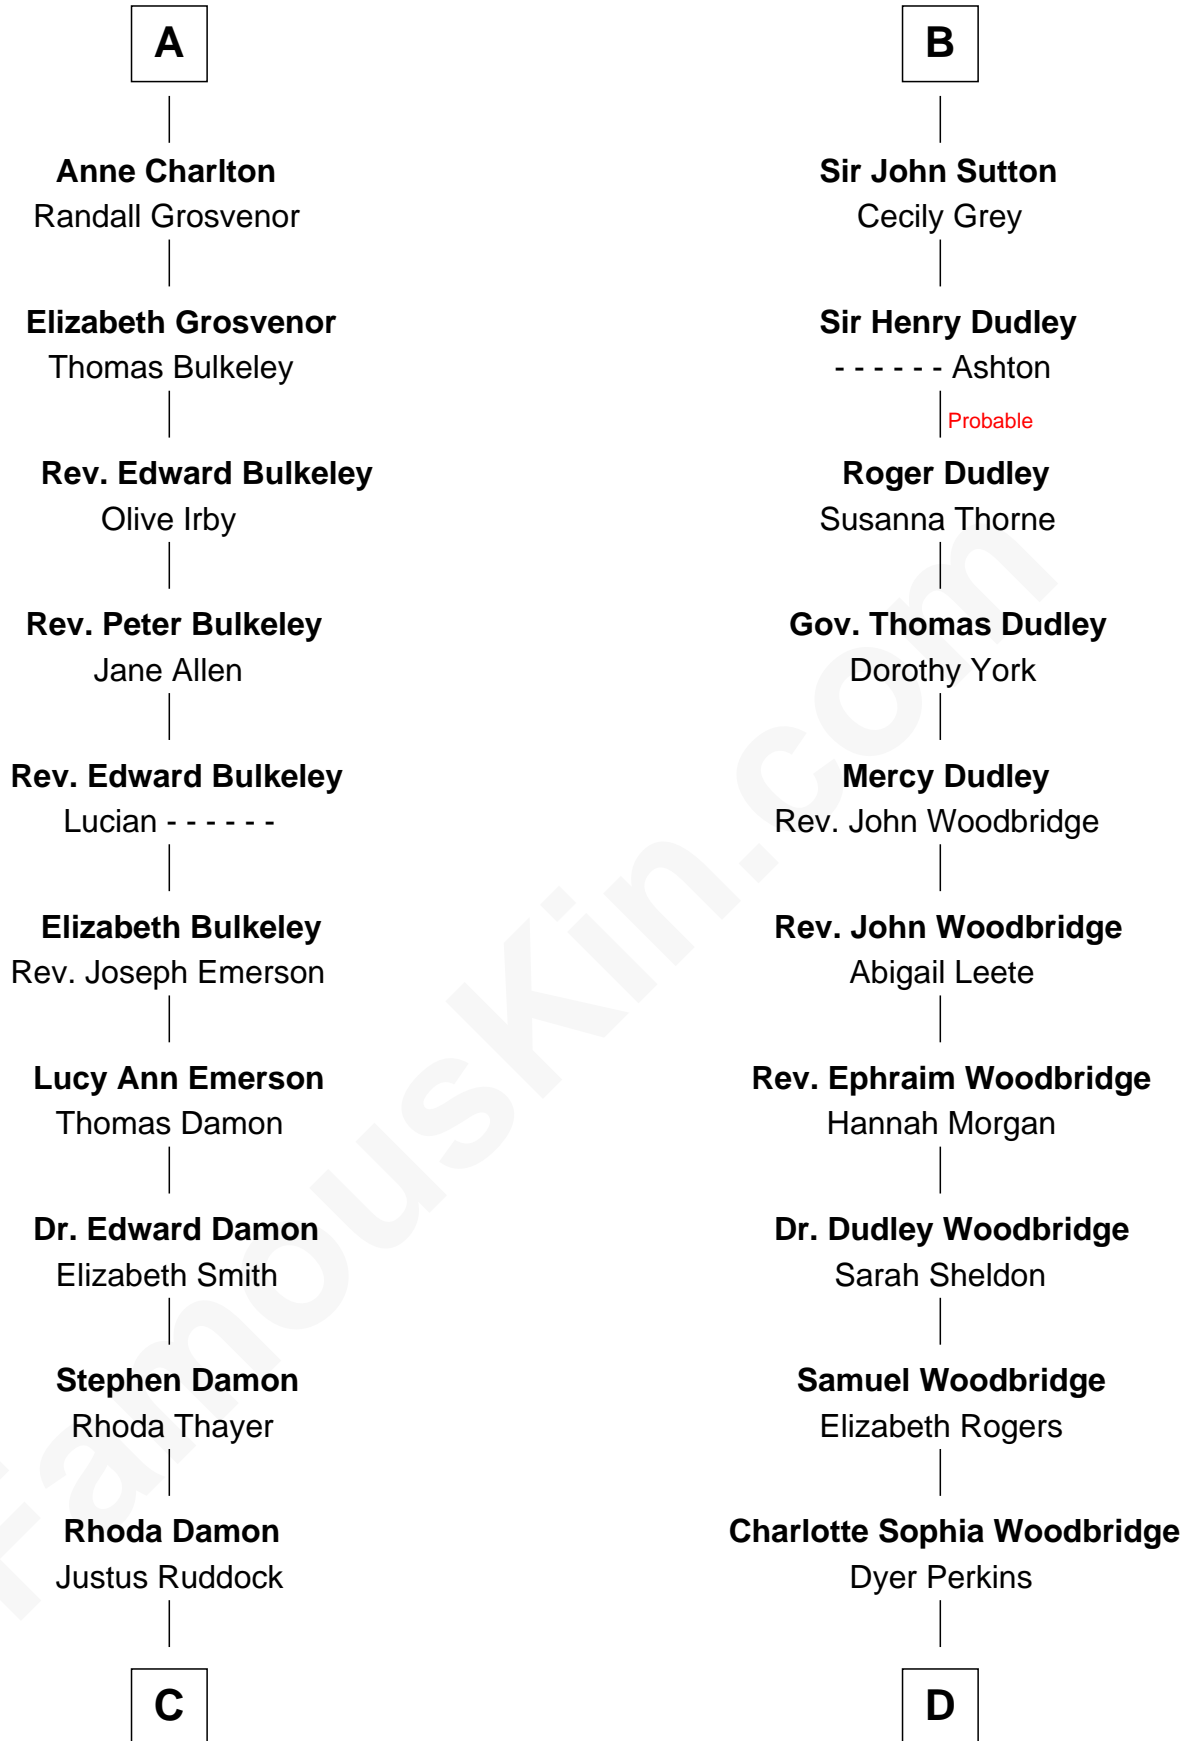

# FamousKin.com Relationship Chart of

**Sarah Palin**

*9th Governor of Alaska*

20th cousin 1 time removed of

**Humphrey Bogart**

*Movie Actor*

**Sir Alan la Zouche**  
Eleanor de Segrave

**C**

**Thomas S. Ruddock**

Maria Nancy Newell

**May Belle Ruddock**

Henry Charles Brandt

**Nellie Marie Brandt**

Charles Francis Heath

**Charles Richard Heath**

Sarah Sheeran