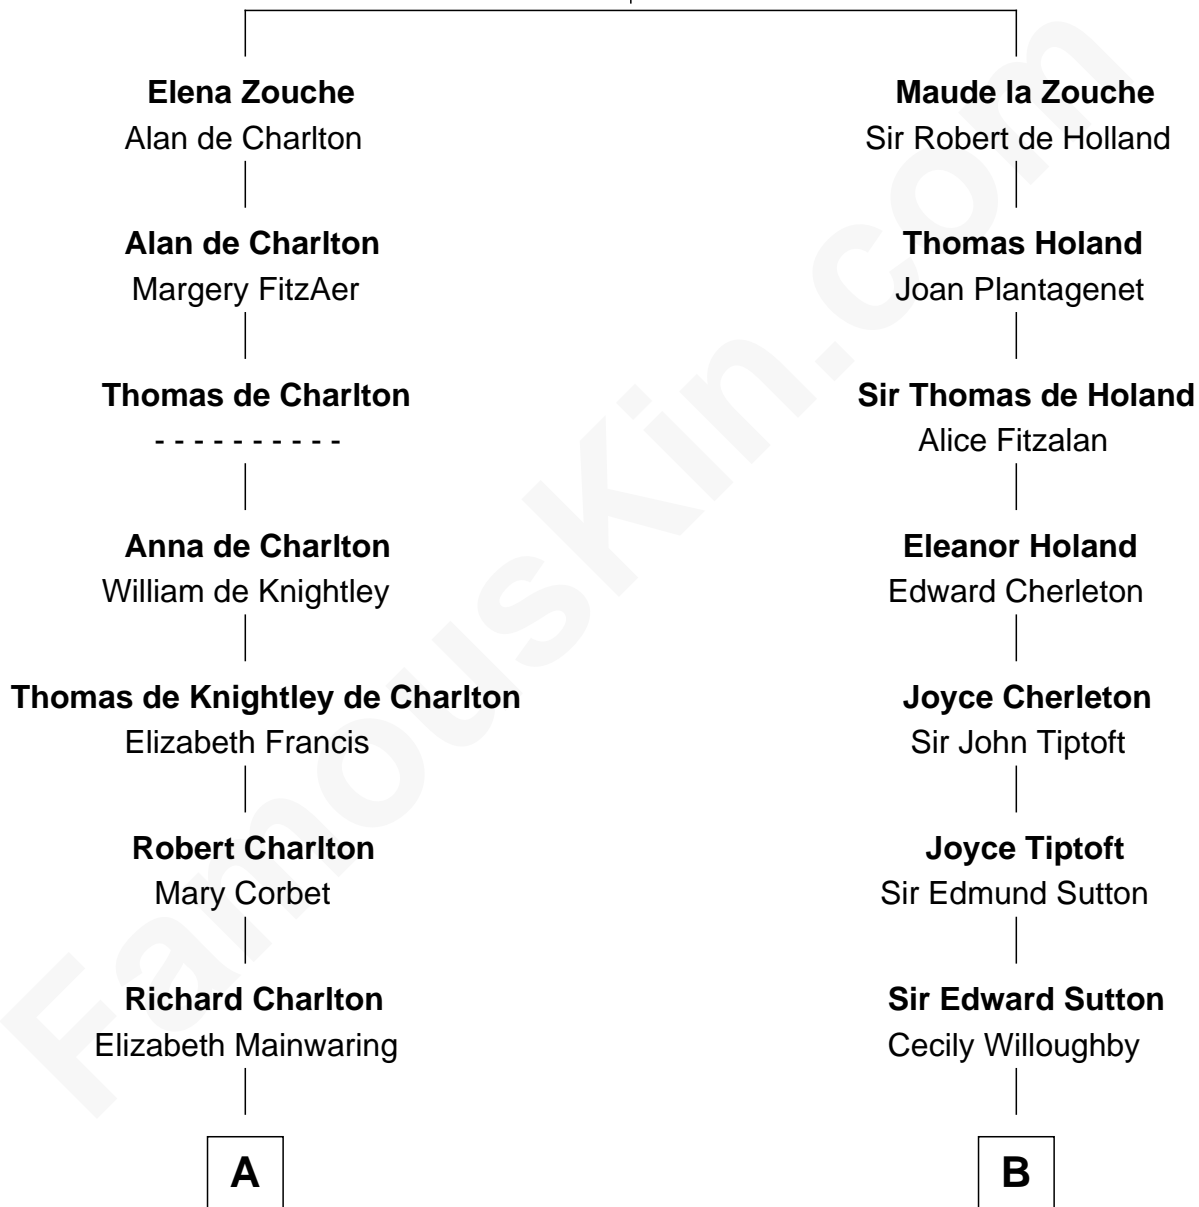

# FamousKin.com Relationship Chart of

**Sarah Palin**

*9th Governor of Alaska*

20th cousin 1 time removed of

**Humphrey Bogart**

*Movie Actor*

**Sir Alan la Zouche**  
Eleanor de Segrave

**C**

**Thomas S. Ruddock**

Maria Nancy Newell

**May Belle Ruddock**

Henry Charles Brandt

**Nellie Marie Brandt**

Charles Francis Heath

**Charles Richard Heath**

Sarah Sheeran