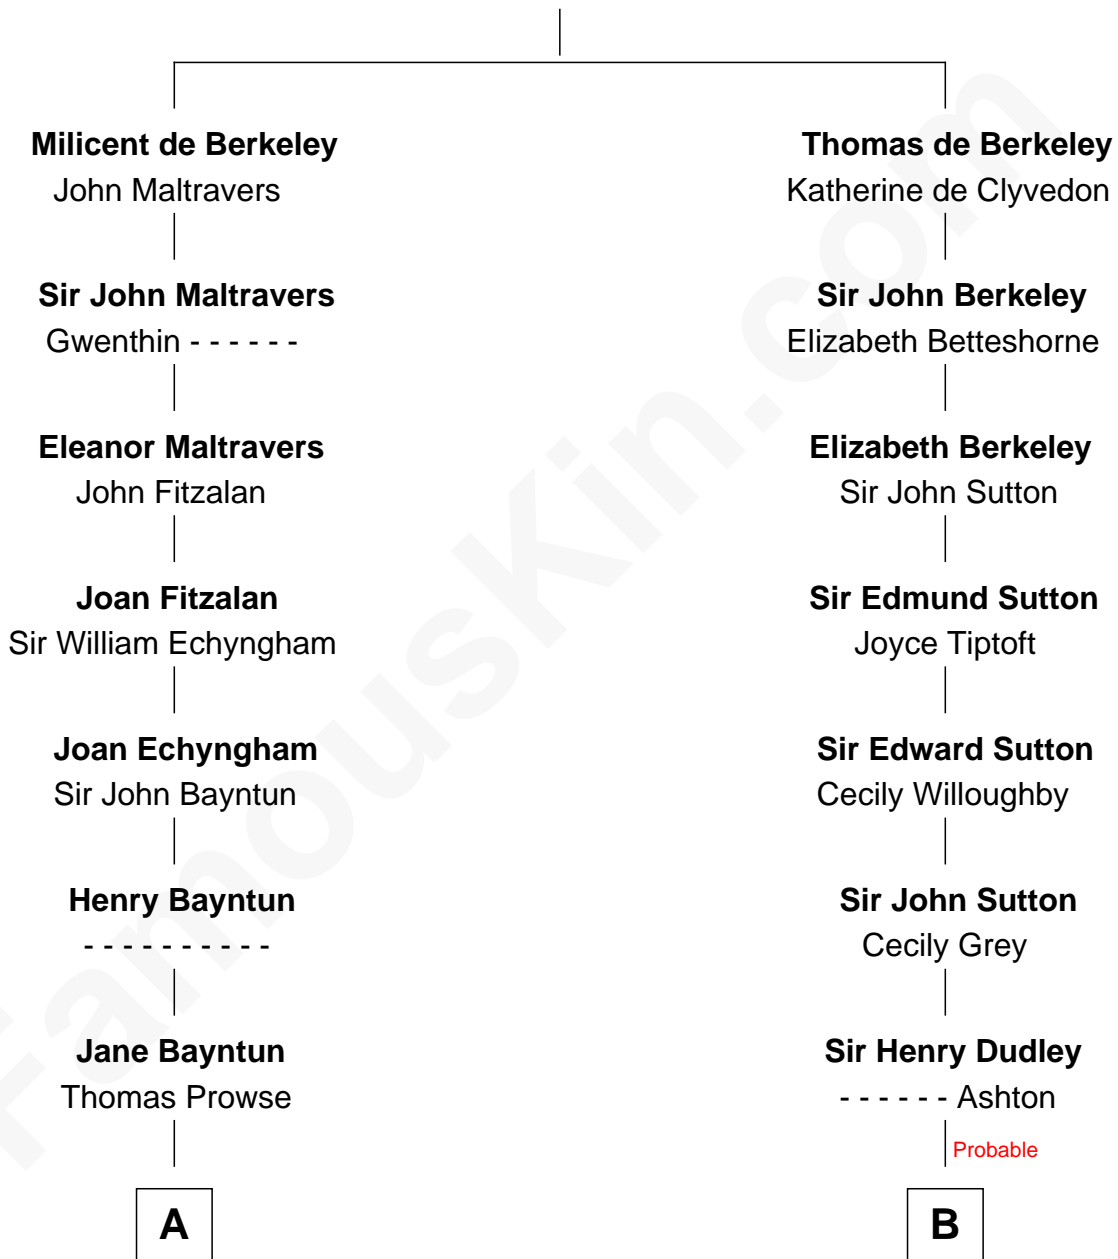

FamousKin.com Relationship Chart of

Sarah Palin

9th Governor of Alaska

18th cousin 2 times removed of

Humphrey Bogart

Movie Actor

Sir Maurice de Berkeley

Eve la Zouche

C

May Belle Ruddock
Henry Charles Brandt

Nellie Marie Brandt
Charles Francis Heath

Charles Richard Heath
Sarah Sheeran

Sarah Palin
9th Governor of Alaska

D

Maud Humphrey
Dr. Belmont Deforest Bogart

Humphrey Bogart
Movie Actor