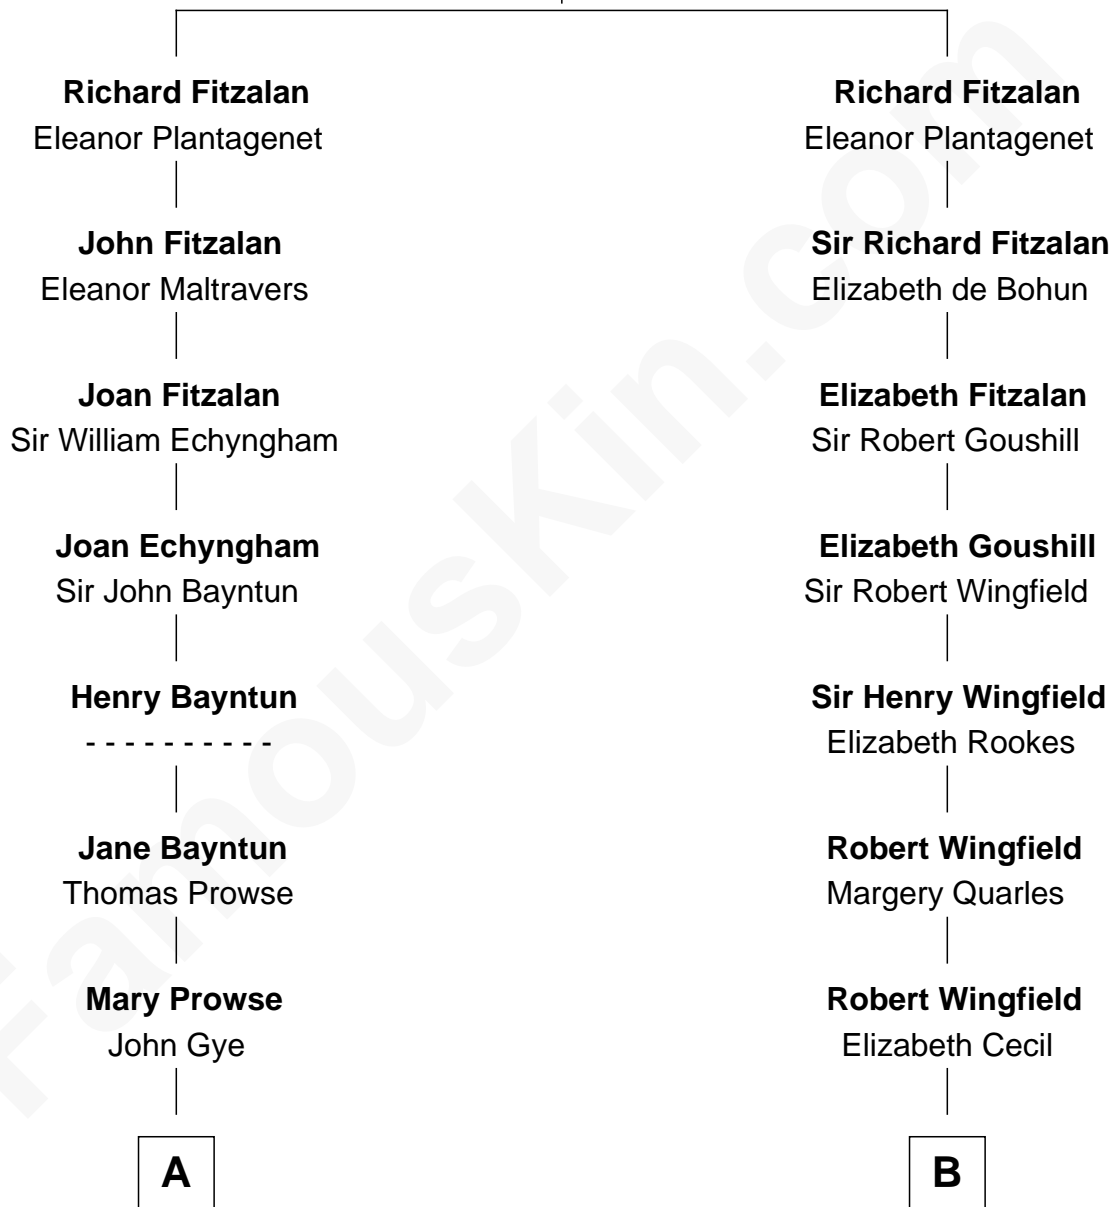

FamousKin.com Relationship Chart of

Sarah Palin

9th Governor of Alaska

18th cousin 1 time removed of

Anderson Cooper

Television Journalist

Edmund Fitzalan

Alice de Warenne

C

Nellie Marie Brandt
Charles Francis Heath

Charles Richard Heath
Sarah Sheeran

Sarah Palin
9th Governor of Alaska

D

Gloria Laura Morgan Vanderbilt
Wyatt Emory Cooper

Anderson Cooper
Television Journalist

FamousKin.com