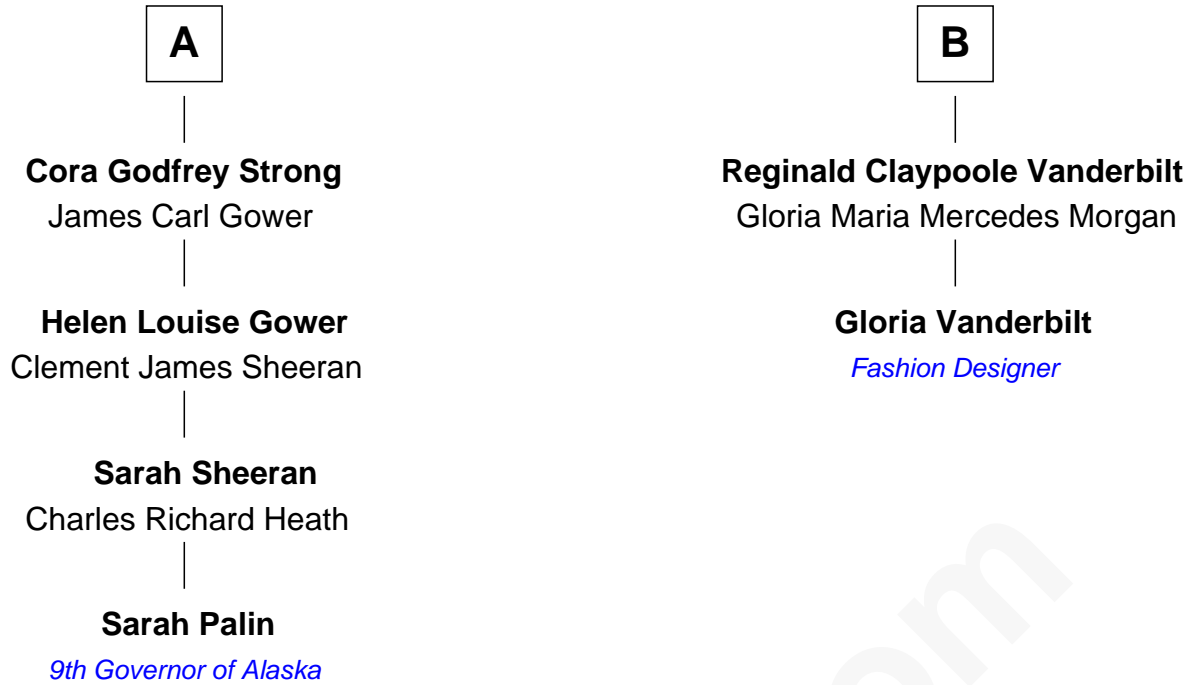

FamousKin.com Relationship Chart of

Sarah Palin

9th Governor of Alaska

8th cousin 2 times removed of

Gloria Vanderbilt

Fashion Designer

Henry Woodward

Elizabeth - - - - -

Medad Pomeroy

Thankful Pomeroy

Benjamin Lyman

Medad Lyman

Mary Bassett

Martha Lyman

William Joseph Whiting

Martha Whiting

Henry Collins Flagg

Rachel Moore Flagg

Abraham Evan Gwynne

Alice Claypoole Gwynne

Cornelius Vanderbilt

B

FamousKin.com