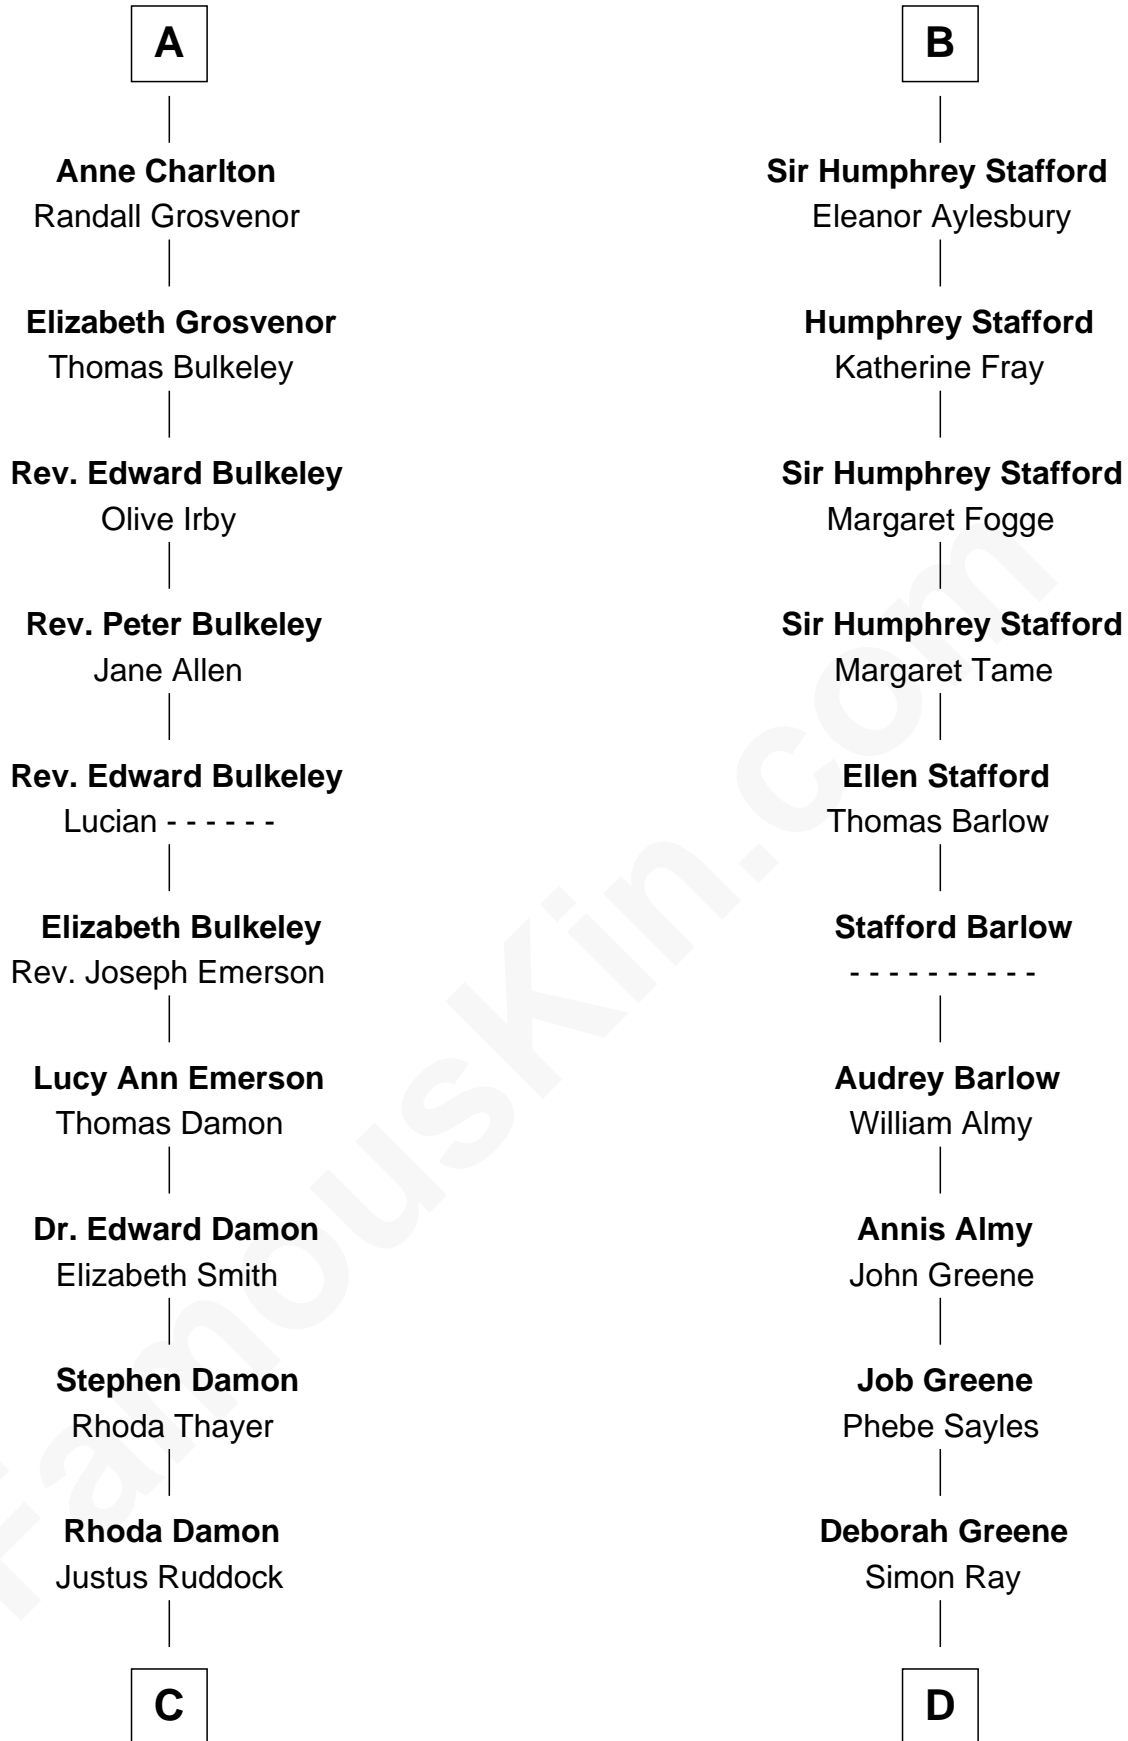

FamousKin.com

Relationship Chart of Sarah Palin

9th Governor of Alaska

20th cousin 1 time removed of

Julia (Ward) Howe

Author of "The Battle Hymn of the Republic"

Sir Roger de Somery

Nichole d'Aubenev

C

Thomas S. Ruddock
Maria Nancy Newell

May Belle Ruddock
Henry Charles Brandt

Nellie Marie Brandt
Charles Francis Heath

Charles Richard Heath
Sarah Sheeran

Sarah Palin
9th Governor of Alaska

D

Anna Ray
Samuel Ward

Samuel Ward
Phebe Greene

Samuel Ward
Julia Rush Cutler

Julia (Ward) Howe
American Poet