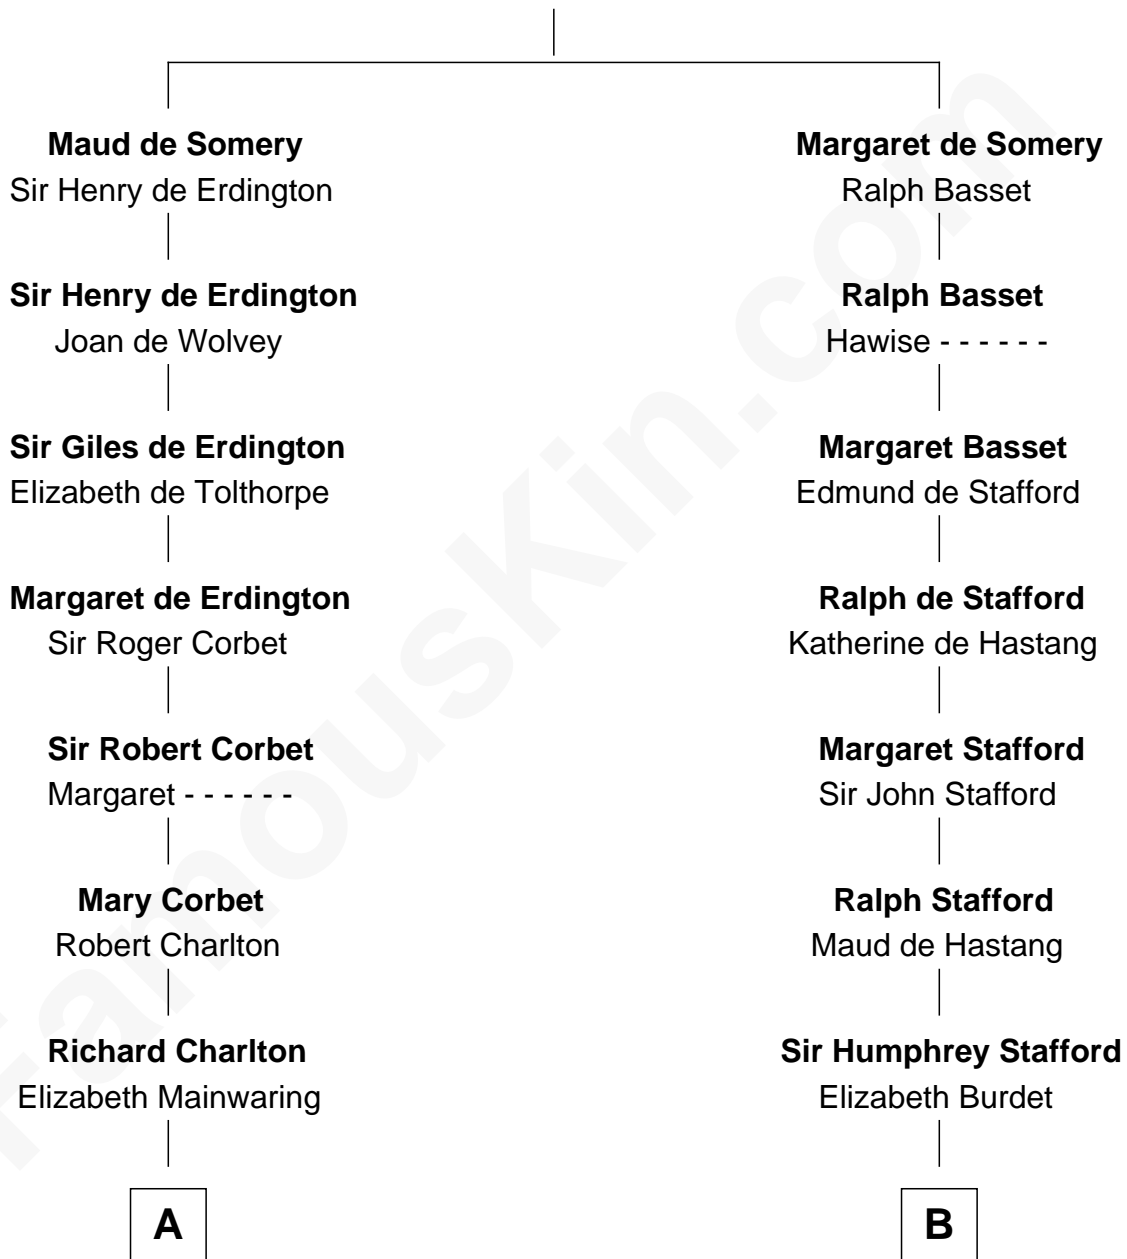

FamousKin.com

Relationship Chart of Sarah Palin

9th Governor of Alaska

20th cousin 1 time removed of

Julia (Ward) Howe

Author of "The Battle Hymn of the Republic"

Sir Roger de Somery

Nichole d'Aubenev

C

Thomas S. Ruddock
Maria Nancy Newell

May Belle Ruddock
Henry Charles Brandt

Nellie Marie Brandt
Charles Francis Heath

Charles Richard Heath
Sarah Sheeran

Sarah Palin
9th Governor of Alaska

D

Anna Ray
Samuel Ward