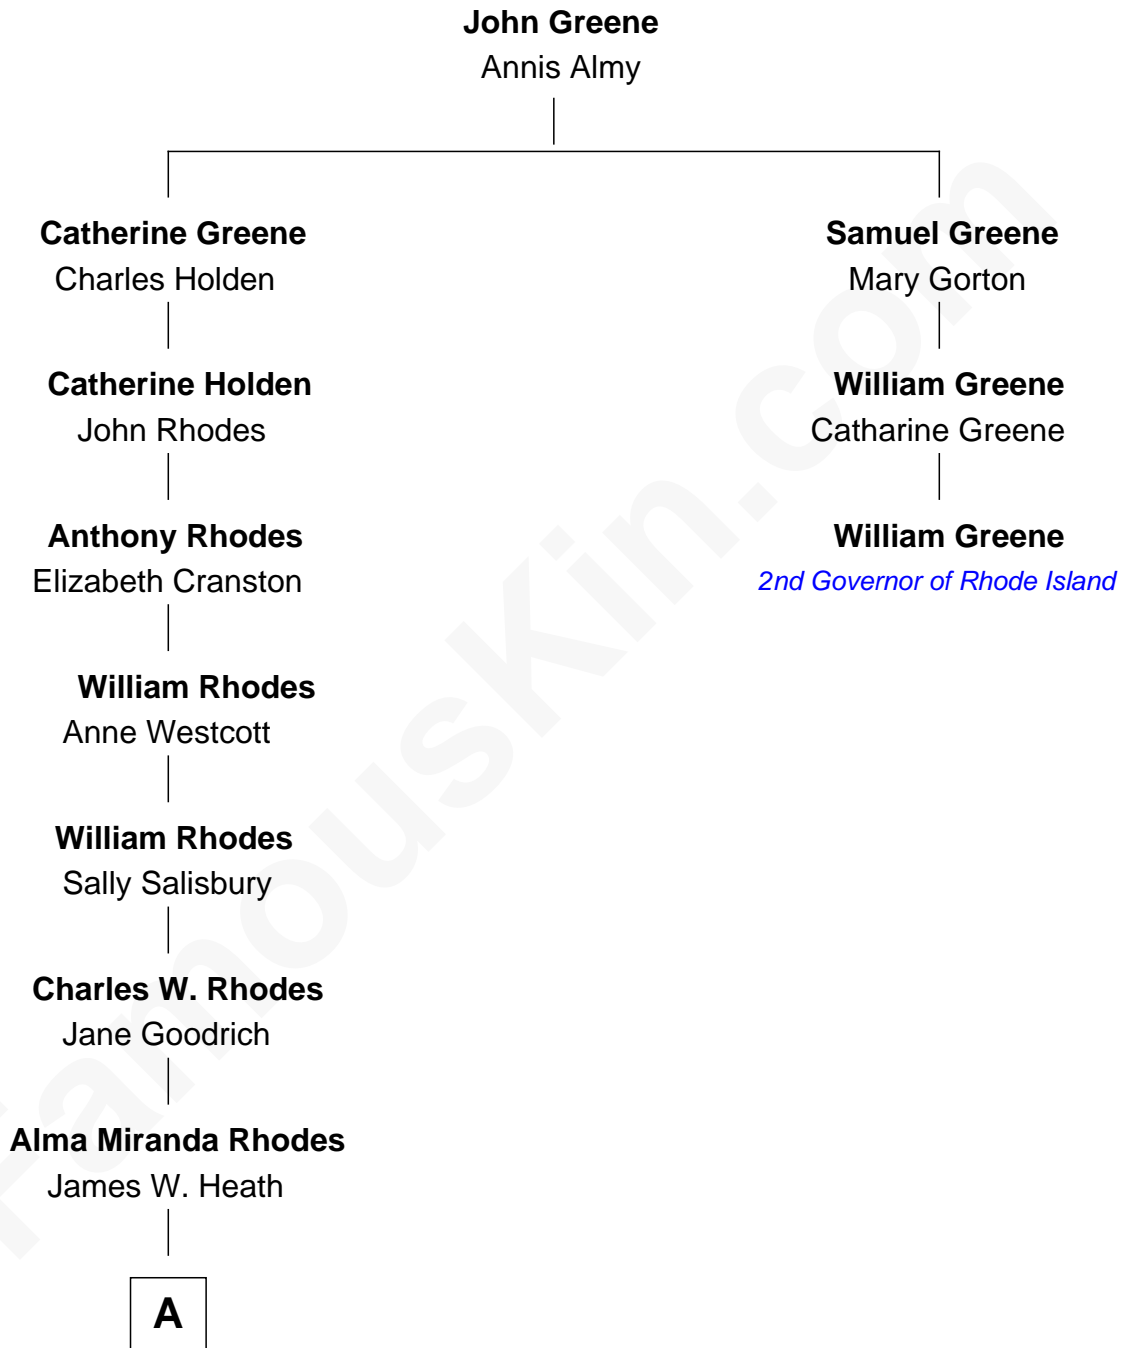

FamousKin.com Relationship Chart of

Sarah Palin

9th Governor of Alaska

2nd cousin 8 times removed of

William Greene

2nd Governor of Rhode Island

A

—
Charles R. Heath
Alice Adeline Oriel

—
Charles Francis Heath
Nellie Marie Brandt

—
Charles Richard Heath
Sarah Sheeran

—
Sarah Palin
9th Governor of Alaska

FamousKin.com