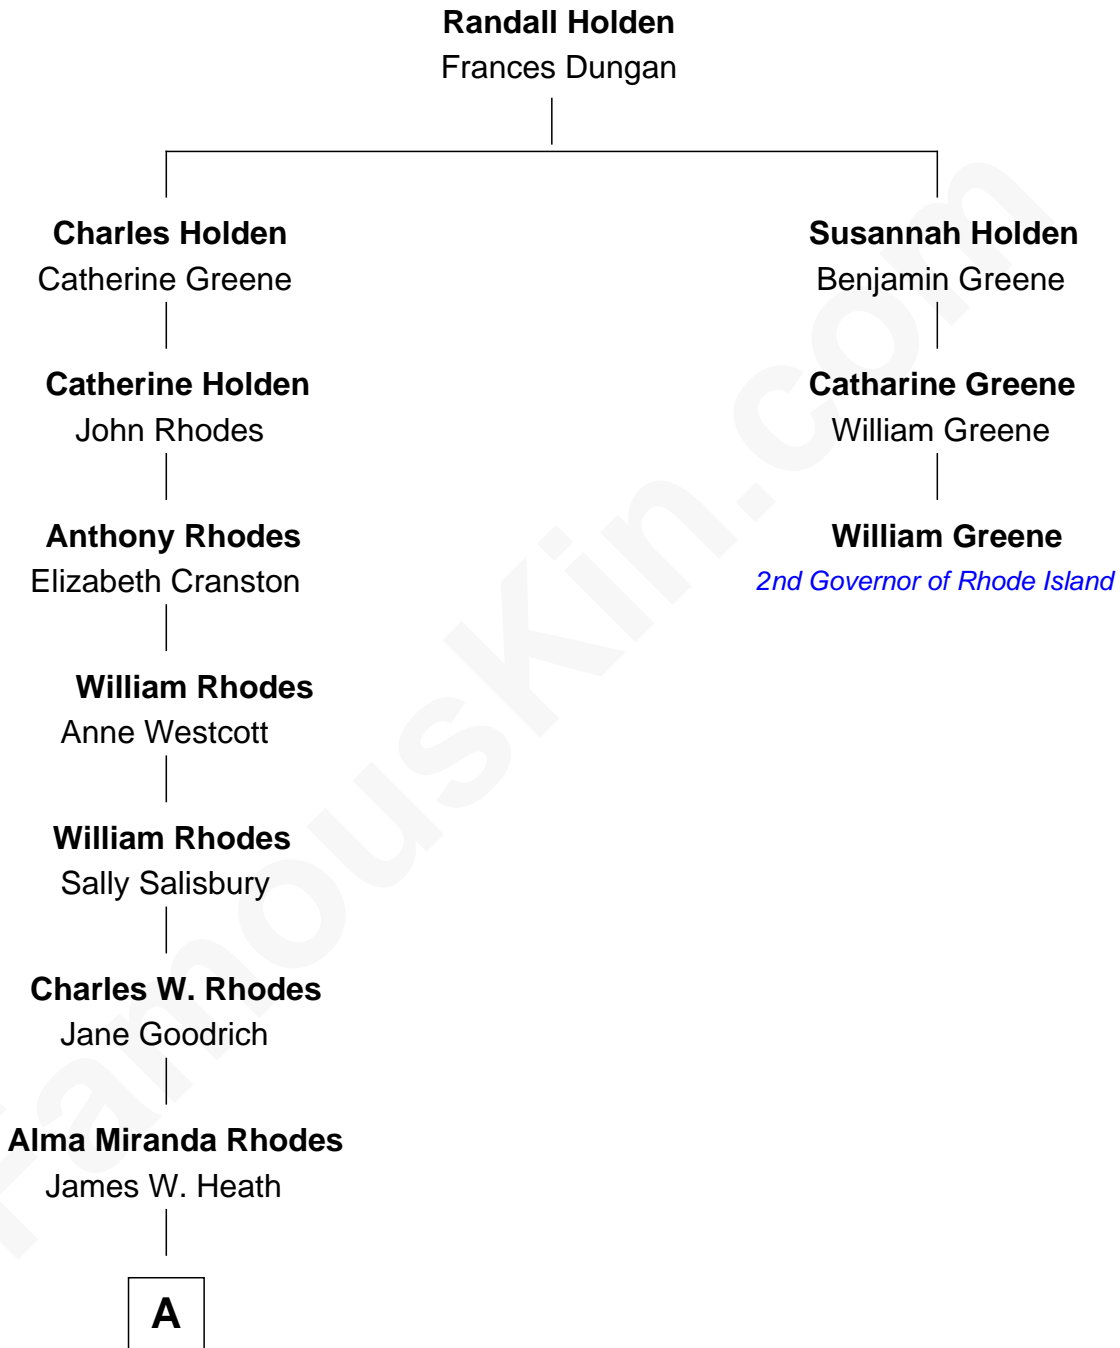

FamousKin.com Relationship Chart of

Sarah Palin

9th Governor of Alaska

2nd cousin 8 times removed of

William Greene

2nd Governor of Rhode Island

A

—
Charles R. Heath
Alice Adeline Oriel

—
Charles Francis Heath
Nellie Marie Brandt

—
Charles Richard Heath
Sarah Sheeran

—
Sarah Palin
9th Governor of Alaska

FamousKin.com