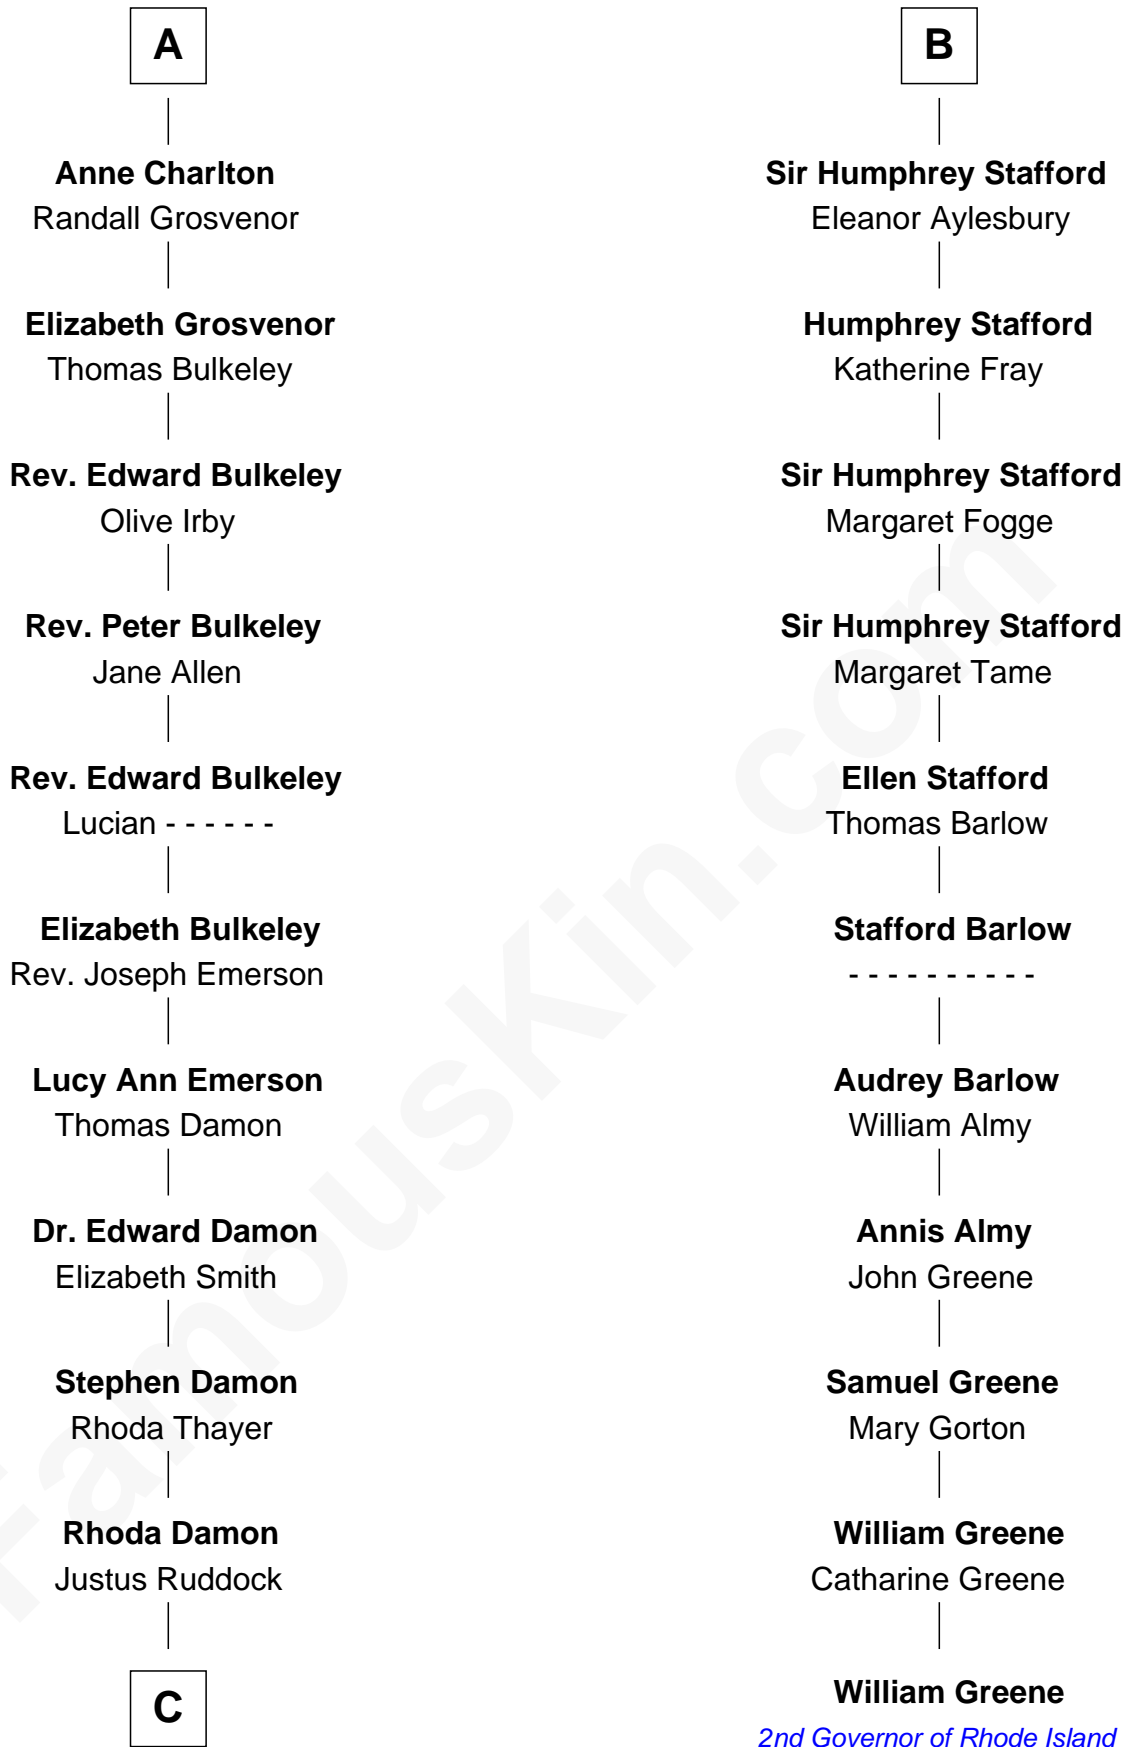

FamousKin.com Relationship Chart of

Sarah Palin

9th Governor of Alaska

17th cousin 4 times removed of

William Greene

2nd Governor of Rhode Island

Sir Roger de Somery

Nichole d'Aubenev

C

Thomas S. Ruddock

Maria Nancy Newell

May Belle Ruddock

Henry Charles Brandt

Nellie Marie Brandt

Charles Francis Heath

Charles Richard Heath

Sarah Sheeran

Sarah Palin

9th Governor of Alaska