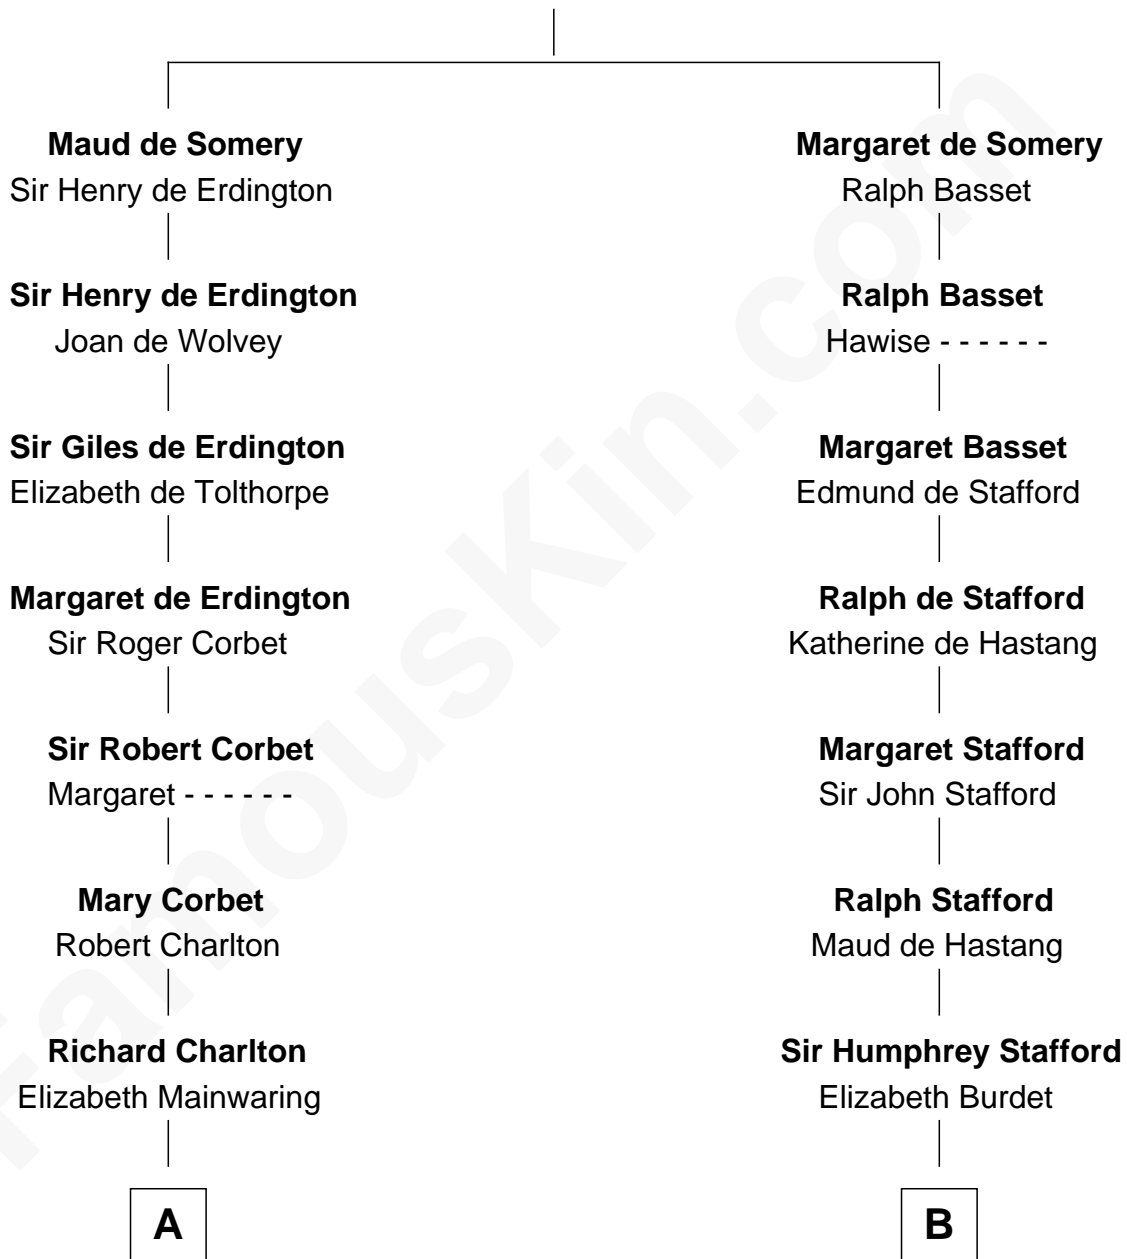

FamousKin.com Relationship Chart of

Sarah Palin

9th Governor of Alaska

17th cousin 4 times removed of

William Greene

2nd Governor of Rhode Island

Sir Roger de Somery

Nichole d'Aubenev

Sarah Sheeran

Sarah Palin

9th Governor of Alaska