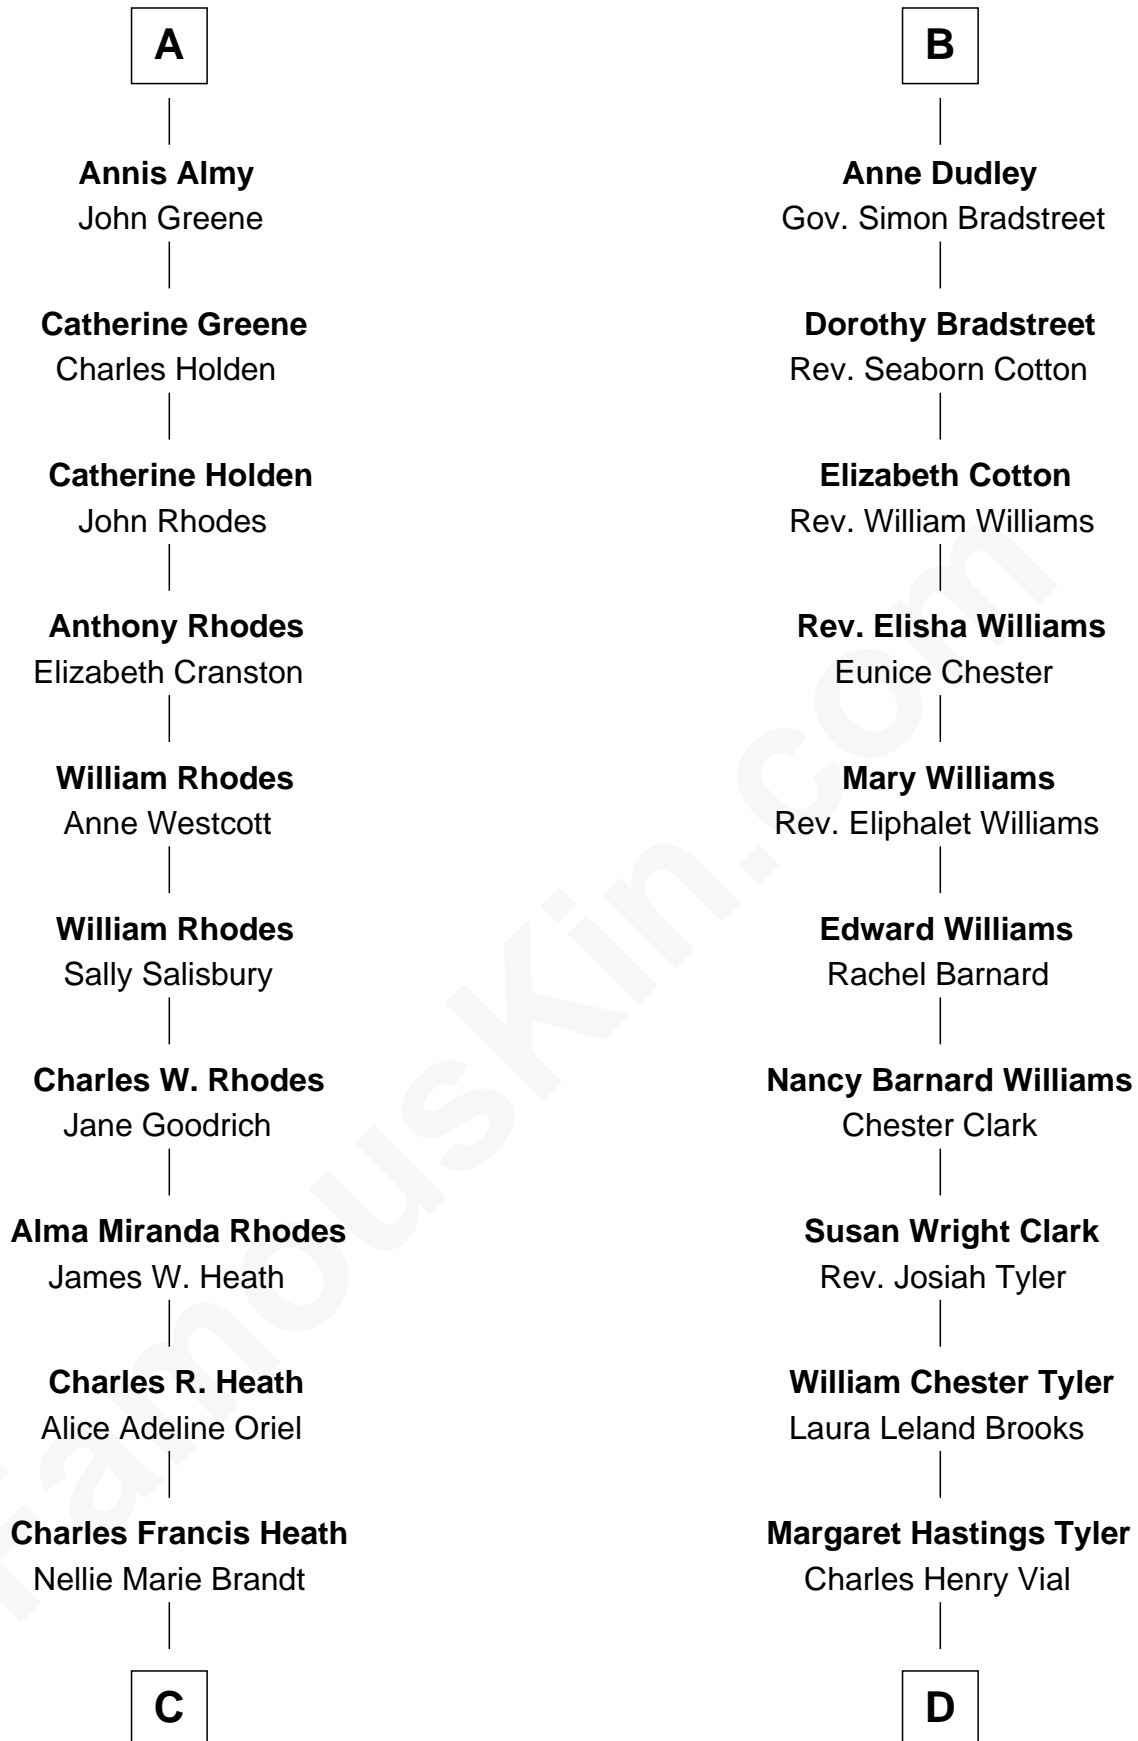

FamousKin.com Relationship Chart of

Sarah Palin

9th Governor of Alaska

18th cousin 1 time removed of

Kate Upton

Sports Illustrated Swimsuit Cover Model

C

Charles Richard Heath

Sarah Sheeran

Sarah Palin

9th Governor of Alaska

D

Elizabeth Brooks Vial

Stephen Edward Upton

Jefferson Matthew Upton

Shelley Fawn Davis