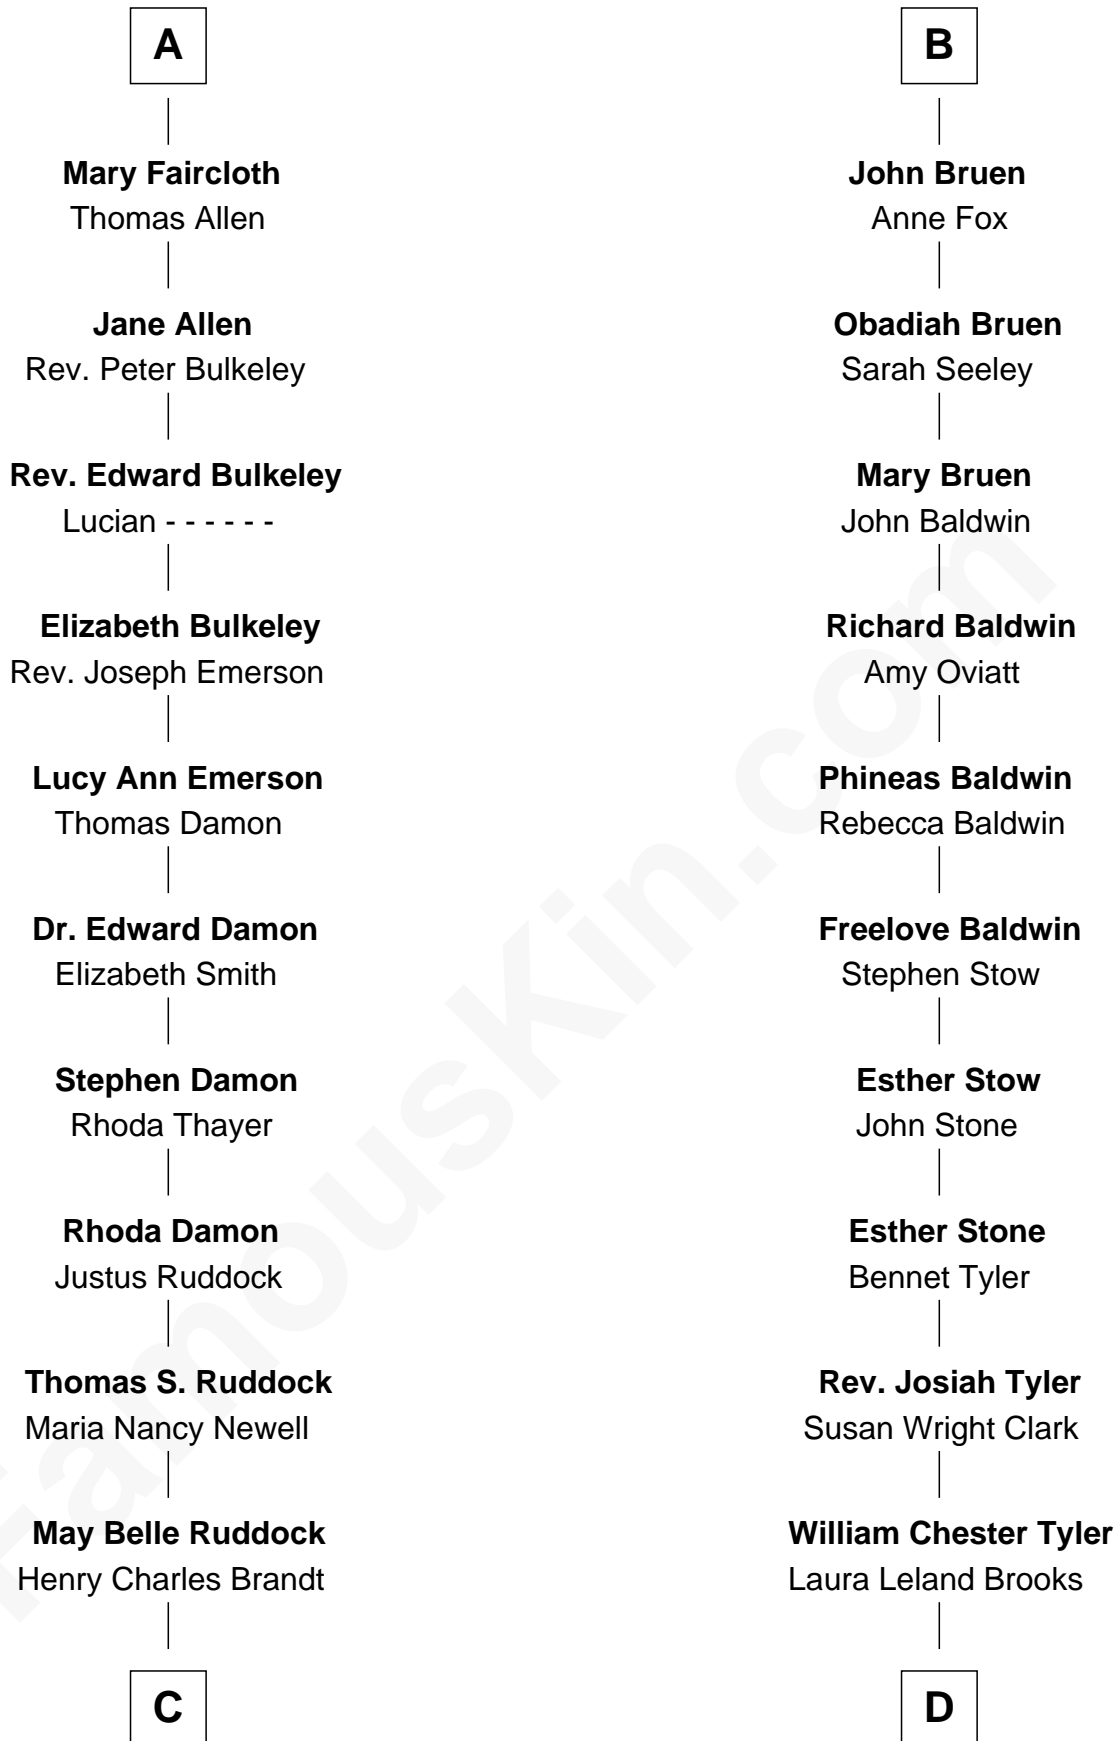

FamousKin.com Relationship Chart of

Sarah Palin

9th Governor of Alaska

19th cousin 1 time removed of

Kate Upton

Sports Illustrated Swimsuit Cover Model

C

Nellie Marie Brandt
Charles Francis Heath

Charles Richard Heath
Sarah Sheeran

Sarah Palin
9th Governor of Alaska

D

Margaret Hastings Tyler
Charles Henry Vial

Elizabeth Brooks Vial
Stephen Edward Upton

Jefferson Matthew Upton
Shelley Fawn Davis

Kate Upton
Model and Actress