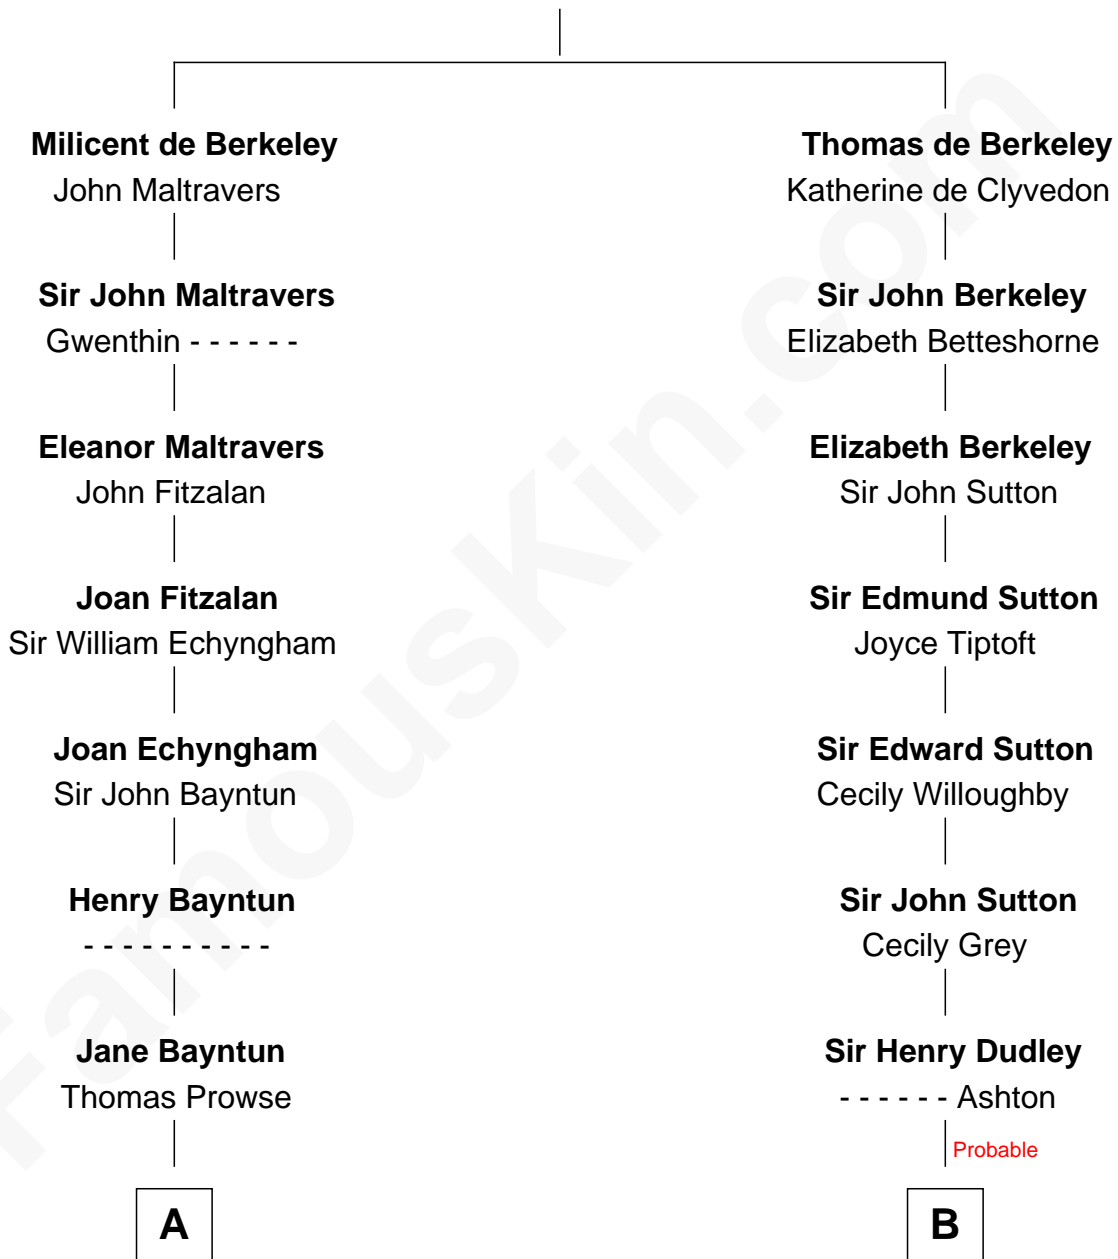

FamousKin.com Relationship Chart of

Sarah Palin

9th Governor of Alaska

20th cousin 1 time removed of

Kate Upton

Sports Illustrated Swimsuit Cover Model

Sir Maurice de Berkeley

Eve la Zouche

C

May Belle Ruddock
Henry Charles Brandt

Nellie Marie Brandt
Charles Francis Heath

Charles Richard Heath
Sarah Sheeran

Sarah Palin
9th Governor of Alaska

D

William Chester Tyler
Laura Leland Brooks

Margaret Hastings Tyler
Charles Henry Vial