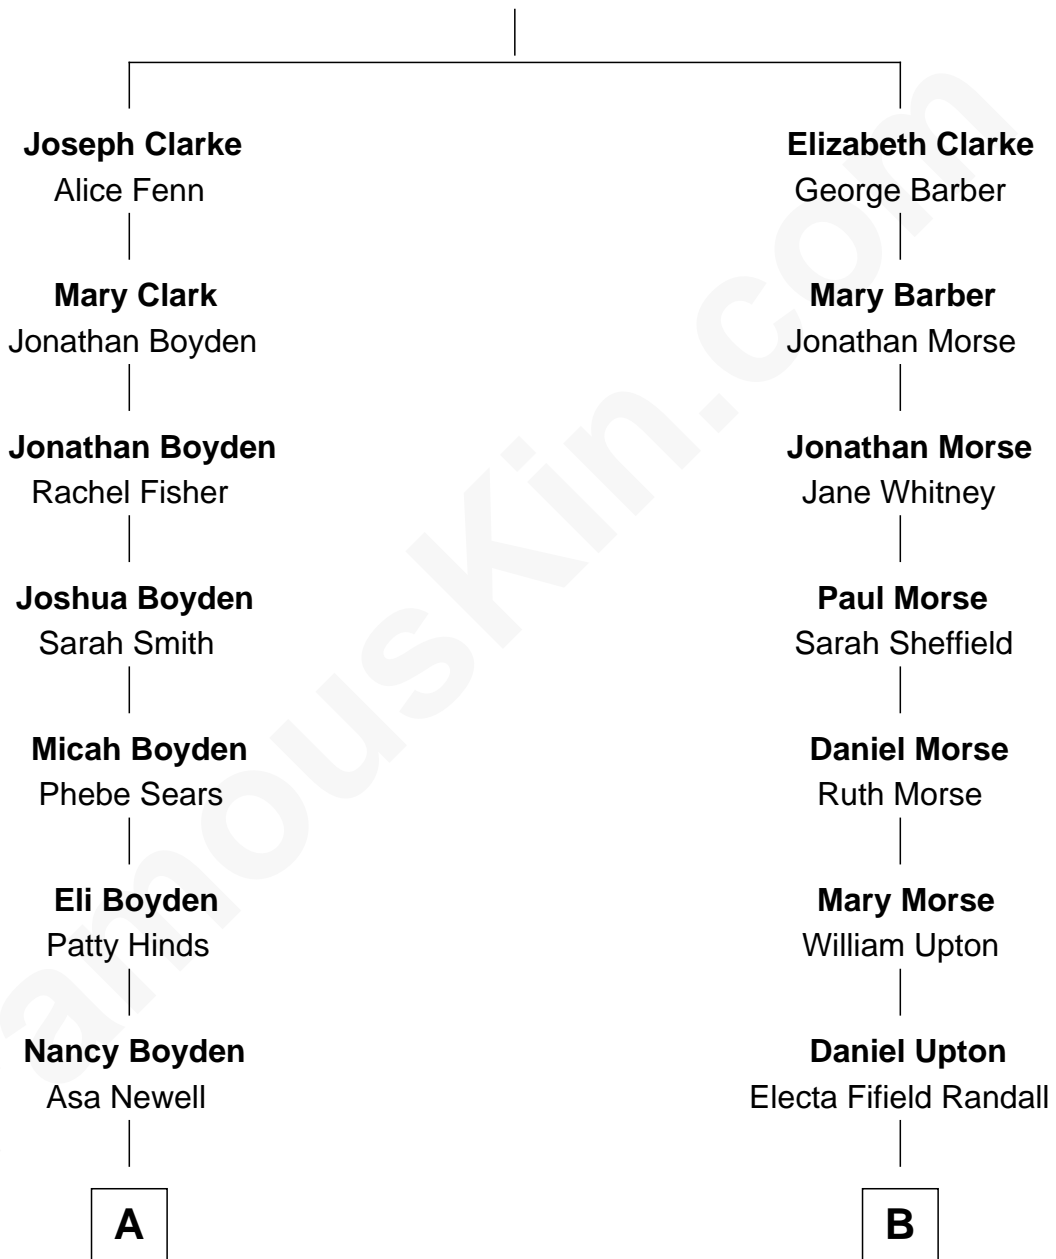

FamousKin.com Relationship Chart of

Sarah Palin

9th Governor of Alaska

9th cousin 2 times removed of

Frederick Upton

Co-Founder of Whirlpool Corporation

Thomas Clarke

Mary Canne

A

Maria Nancy Newell
Thomas S. Ruddock

May Belle Ruddock
Henry Charles Brandt

Nellie Marie Brandt
Charles Francis Heath

Charles Richard Heath
Sarah Sheeran

Sarah Palin
9th Governor of Alaska

B

Stephen Upton
Olive Amelia Hamilton