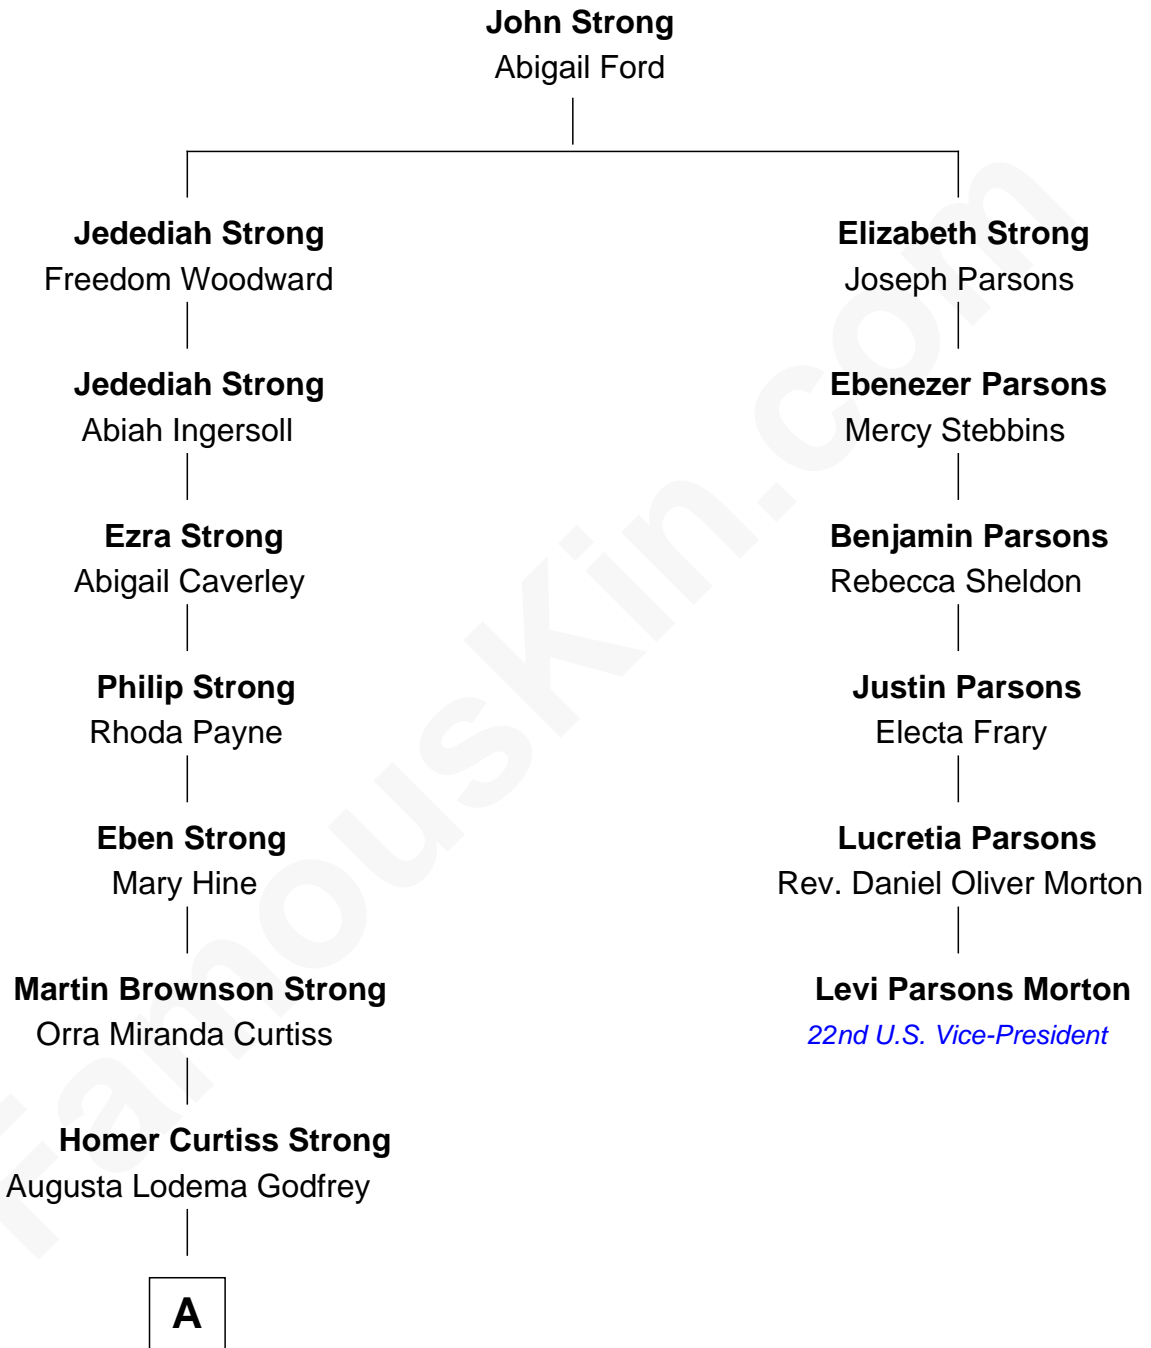

FamousKin.com

Relationship Chart of Sarah Palin

9th Governor of Alaska

5th cousin 5 times removed of

Levi Parsons Morton

22nd U.S. Vice-President

A

—
Cora Godfrey Strong

James Carl Gower

—
Helen Louise Gower
Clement James Sheeran

—
Sarah Sheeran
Charles Richard Heath

—
Sarah Palin
9th Governor of Alaska

FamousKin.com