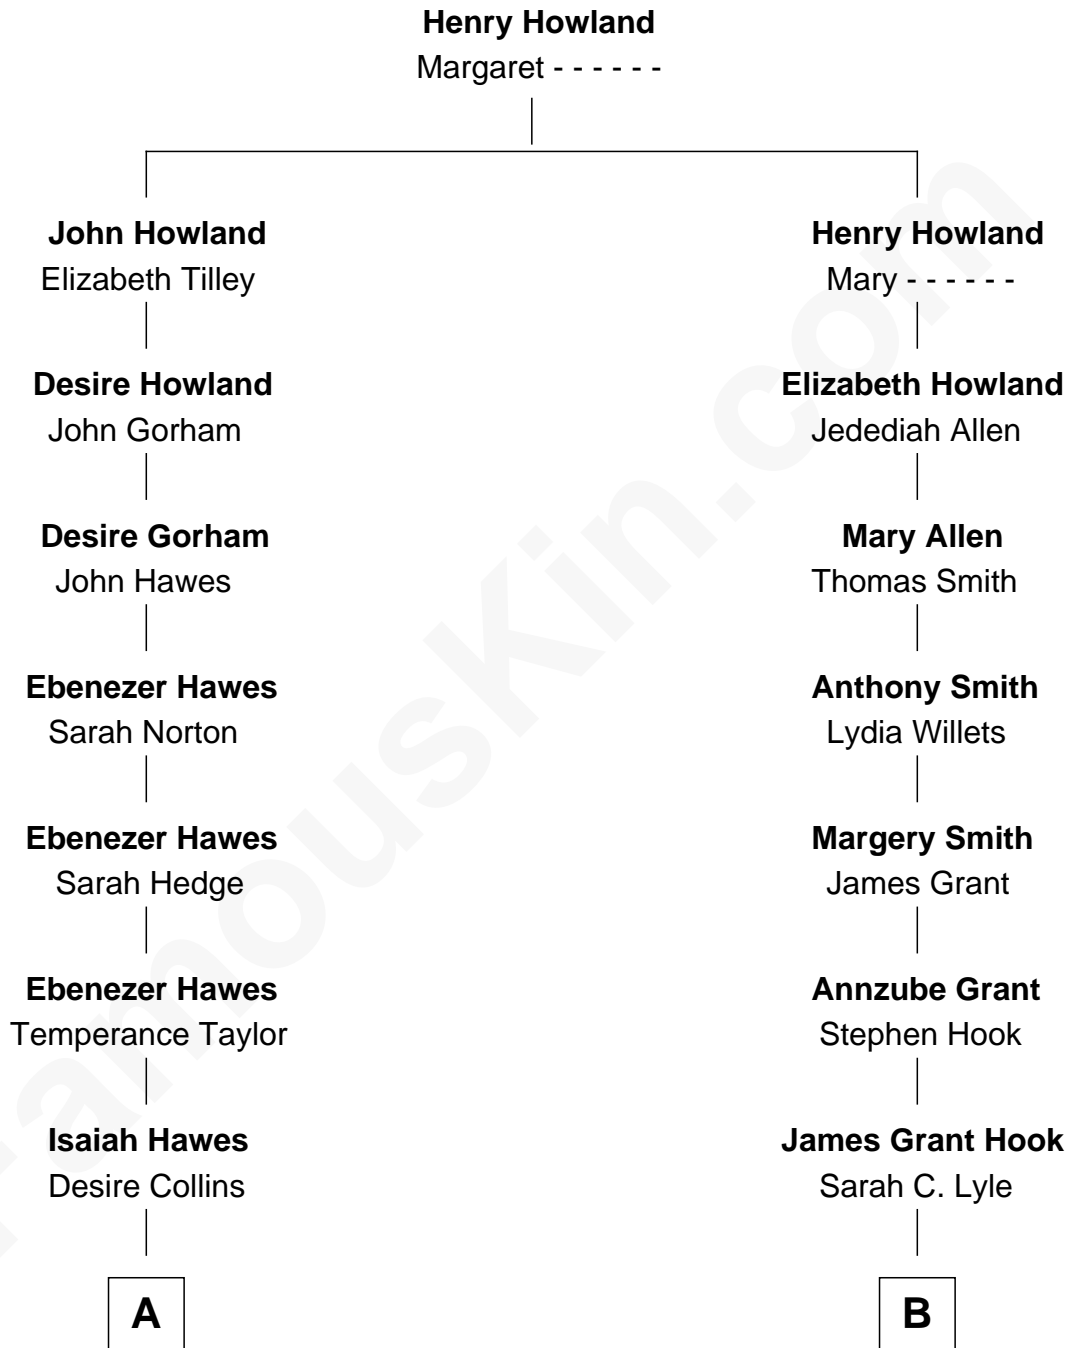

# FamousKin.com Relationship Chart of

**Sarah Palin**

*9th Governor of Alaska*

10th cousin 2 times removed of

**Johnny Carson**

*TV Host - "The Tonight Show"*

**A**

**Abigail Hawes**  
Cornelius Norton Gower

**Arthur Collins Gower**  
Mary Schmolz

**James Carl Gower**  
Cora Godfrey Strong

**Helen Louise Gower**  
Clement James Sheeran

**Sarah Sheeran**  
Charles Richard Heath

**Sarah Palin**  
*9th Governor of Alaska*