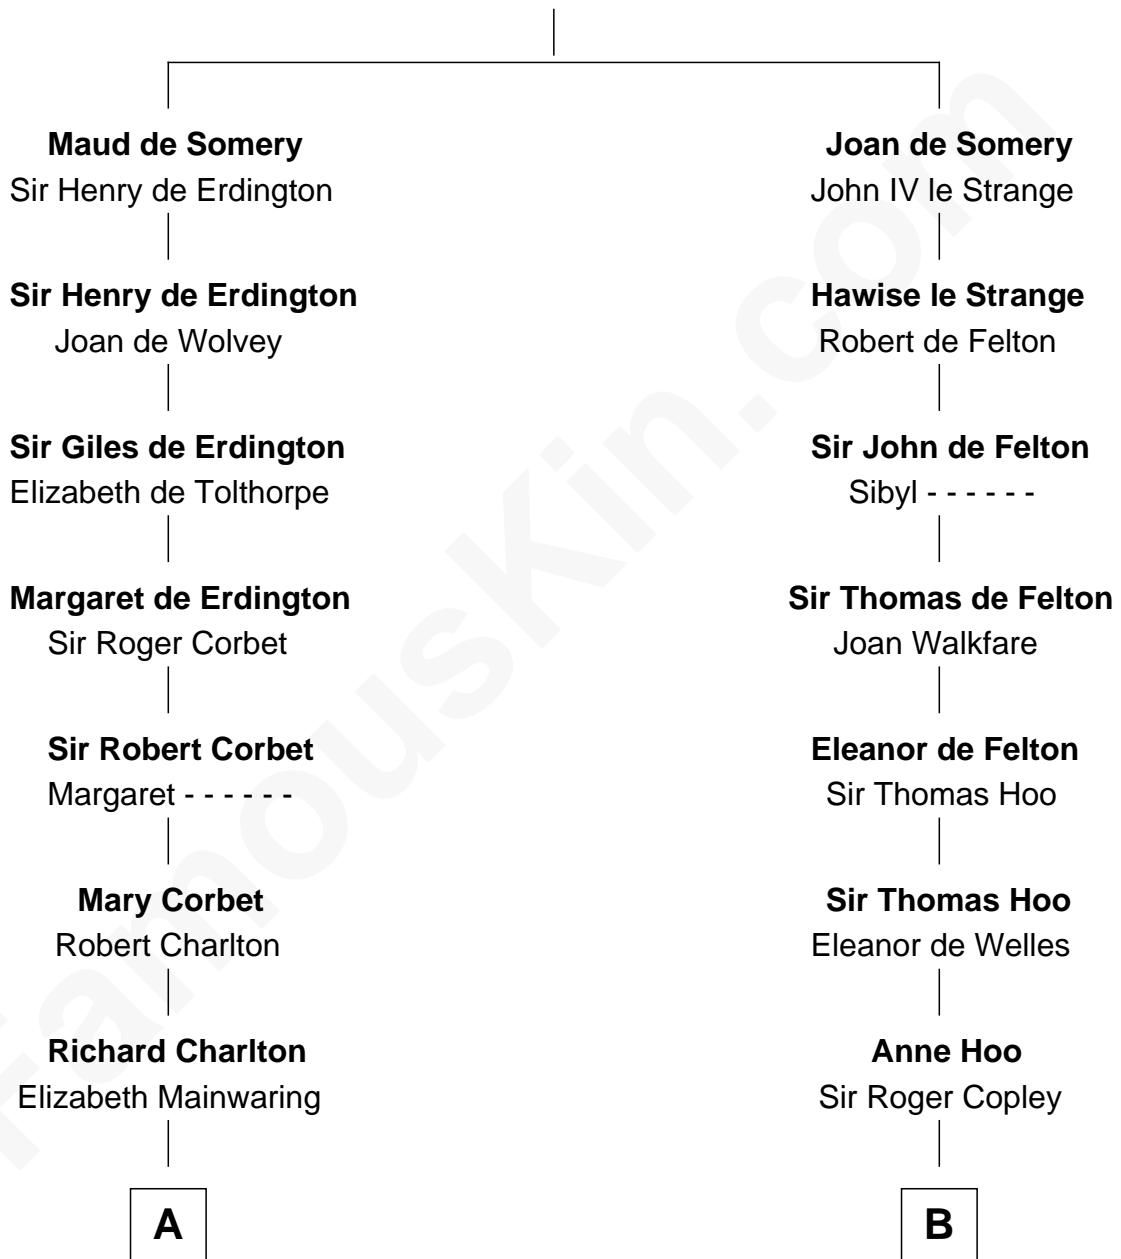

# FamousKin.com Relationship Chart of

**Sarah Palin**

*9th Governor of Alaska*

21st cousin of

**Ray Bradbury**

*Author of The Martian Chronicles*

**Sir Roger de Somery**

Nichole d'Aubenev

**C**

**Thomas S. Ruddock**

Maria Nancy Newell

**May Belle Ruddock**

Henry Charles Brandt

**Nellie Marie Brandt**

Charles Francis Heath

**Charles Richard Heath**

Sarah Sheeran

**Sarah Palin**

*9th Governor of Alaska*

**D**

**Samuel Bradbury**

Frances Mary Rohead

**Samuel Irving Bradbury**

Mary Adell Spaulding