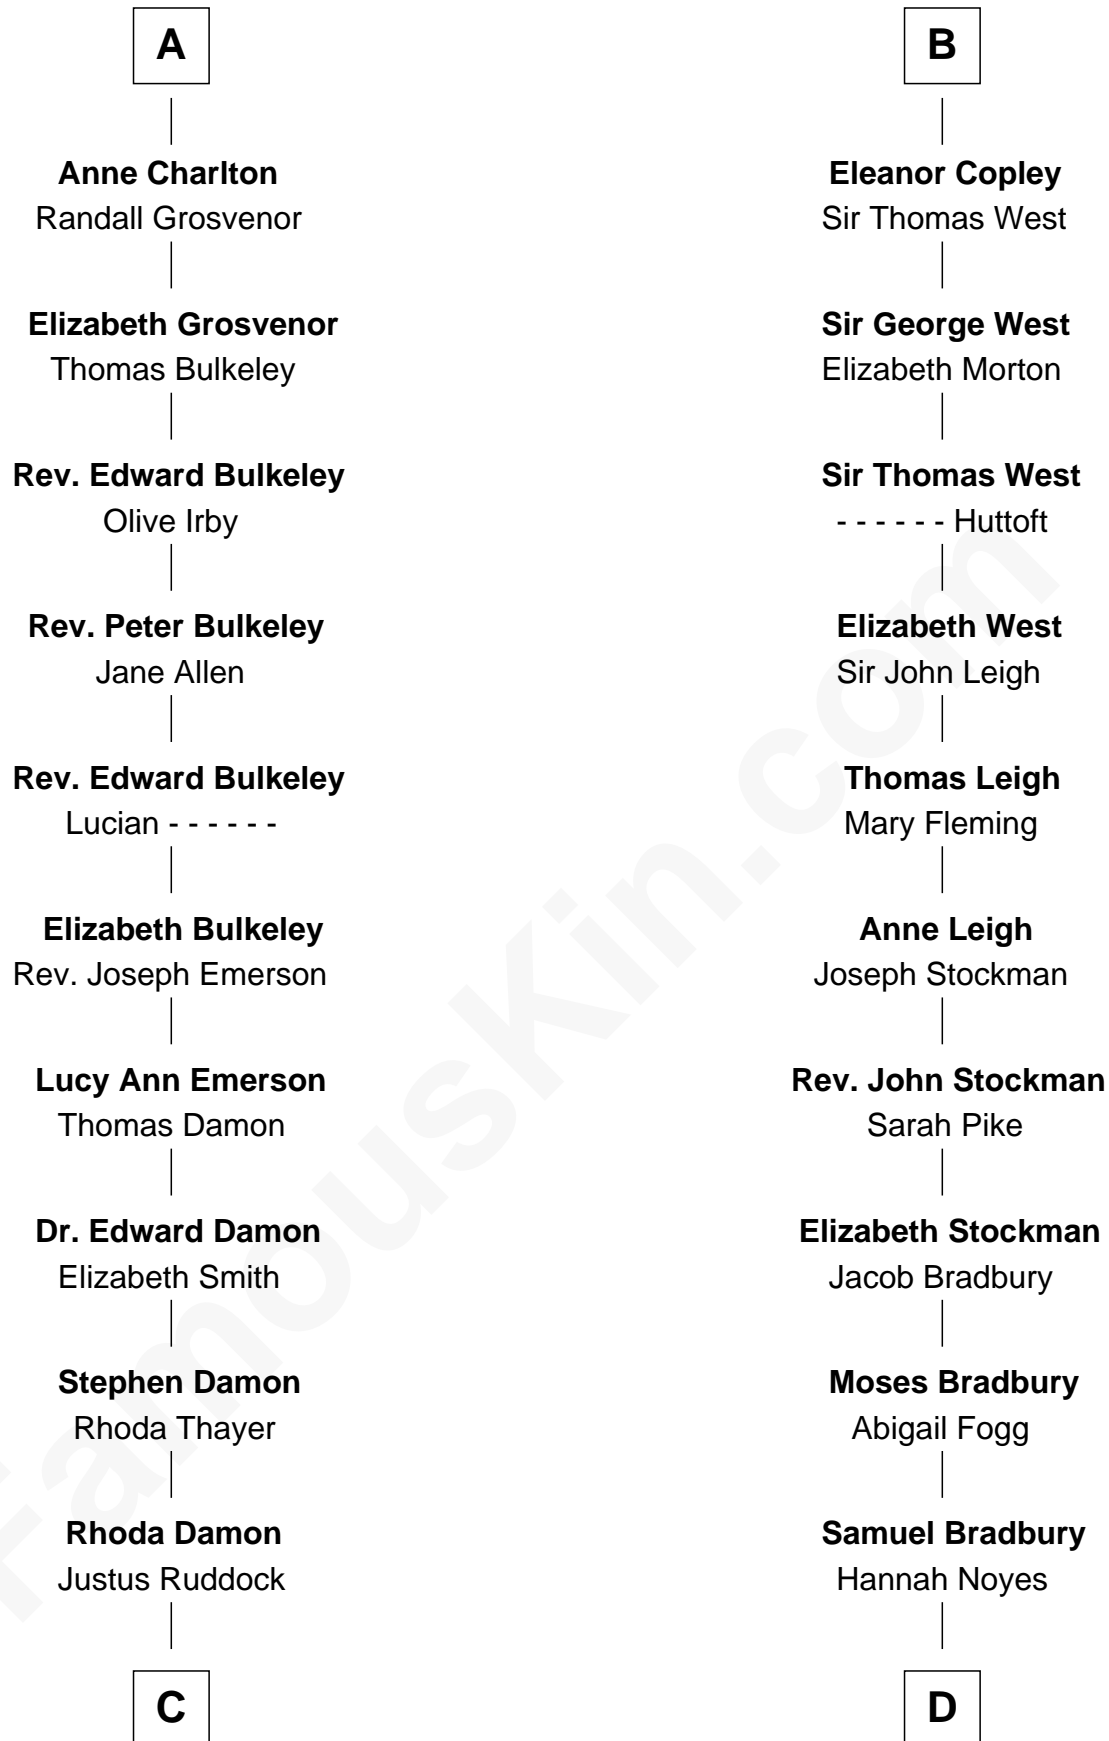

# FamousKin.com Relationship Chart of

**Sarah Palin**

*9th Governor of Alaska*

21st cousin of

**Ray Bradbury**

*Author of The Martian Chronicles*

**Sir Roger de Somery**

Nichole d'Aubenev

**C**

**Thomas S. Ruddock**

Maria Nancy Newell

**May Belle Ruddock**

Henry Charles Brandt

**Nellie Marie Brandt**

Charles Francis Heath

**Charles Richard Heath**

Sarah Sheeran

**Sarah Palin**

*9th Governor of Alaska*

**D**

**Samuel Bradbury**

Frances Mary Rohead

**Samuel Irving Bradbury**

Mary Adell Spaulding