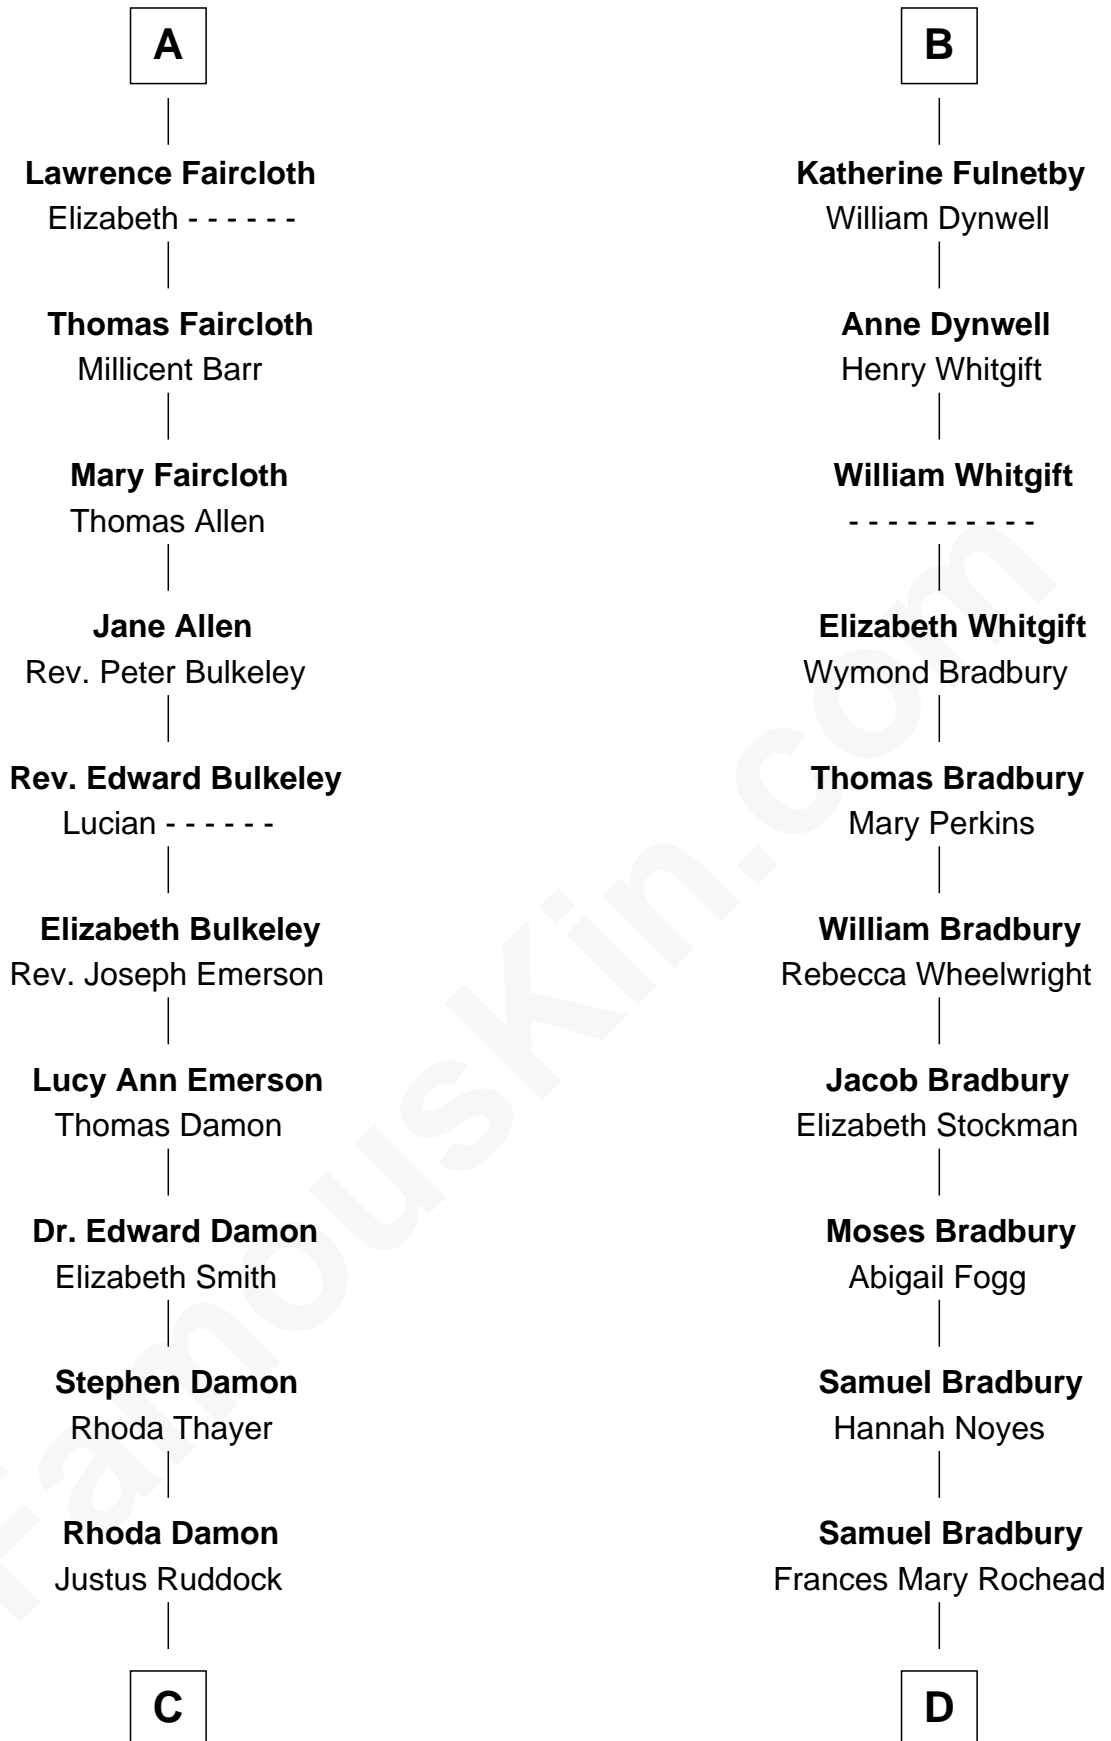

# FamousKin.com Relationship Chart of

**Sarah Palin**

*9th Governor of Alaska*

20th cousin 1 time removed of

**Ray Bradbury**

*Author of The Martian Chronicles*

**Sir William de Ros**

Eustache Fitz Ralph

**C**

**Thomas S. Ruddock**  
Maria Nancy Newell

**May Belle Ruddock**  
Henry Charles Brandt

**Nellie Marie Brandt**  
Charles Francis Heath

**Charles Richard Heath**  
Sarah Sheeran

**Sarah Palin**  
*9th Governor of Alaska*

**D**

**Samuel Irving Bradbury**  
Mary Adell Spaulding

**Samuel Hinkston Bradbury**  
Minnie Alice Davis

**Leonard Spaulding Bradbury**  
Esther Marie Moberg

**Ray Bradbury**  
*Author of The Martian Chronicles*