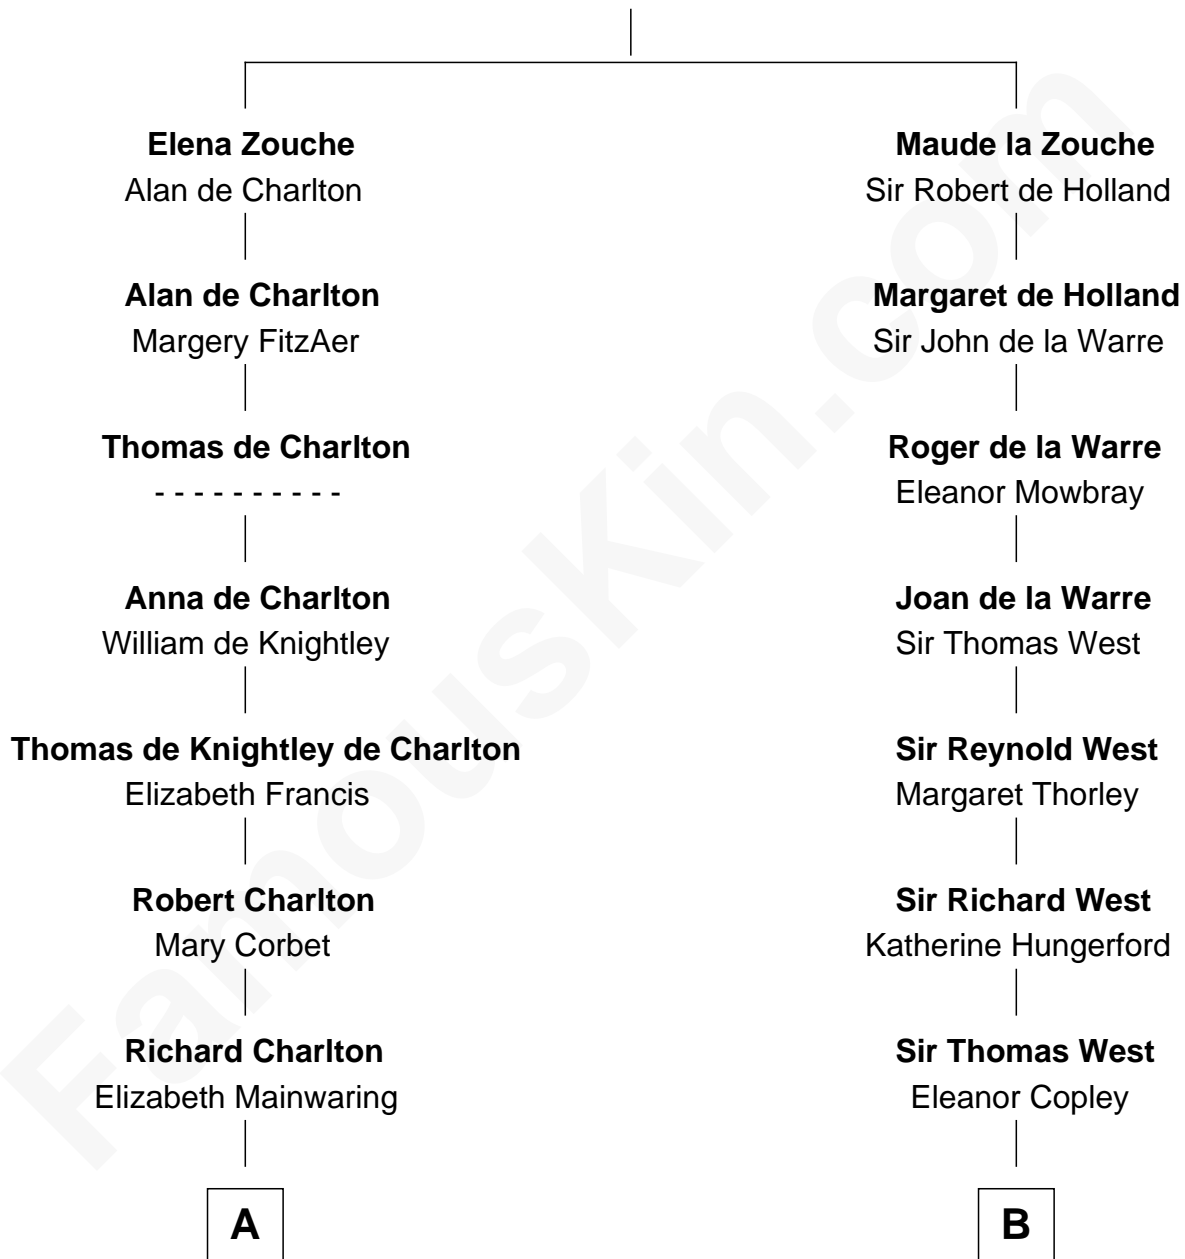

# FamousKin.com Relationship Chart of

**Sarah Palin**

*9th Governor of Alaska*

20th cousin 1 time removed of

**Ray Bradbury**

*Author of The Martian Chronicles*

**Sir Alan la Zouche**

Eleanor de Segrave

**C**

**Thomas S. Ruddock**  
Maria Nancy Newell

**May Belle Ruddock**  
Henry Charles Brandt

**Nellie Marie Brandt**  
Charles Francis Heath

**Charles Richard Heath**  
Sarah Sheeran

**Sarah Palin**  
*9th Governor of Alaska*

**D**

**Samuel Irving Bradbury**  
Mary Adell Spaulding

**Samuel Hinkston Bradbury**  
Minnie Alice Davis

**Leonard Spaulding Bradbury**  
Esther Marie Moberg

**Ray Bradbury**  
*Author of The Martian Chronicles*