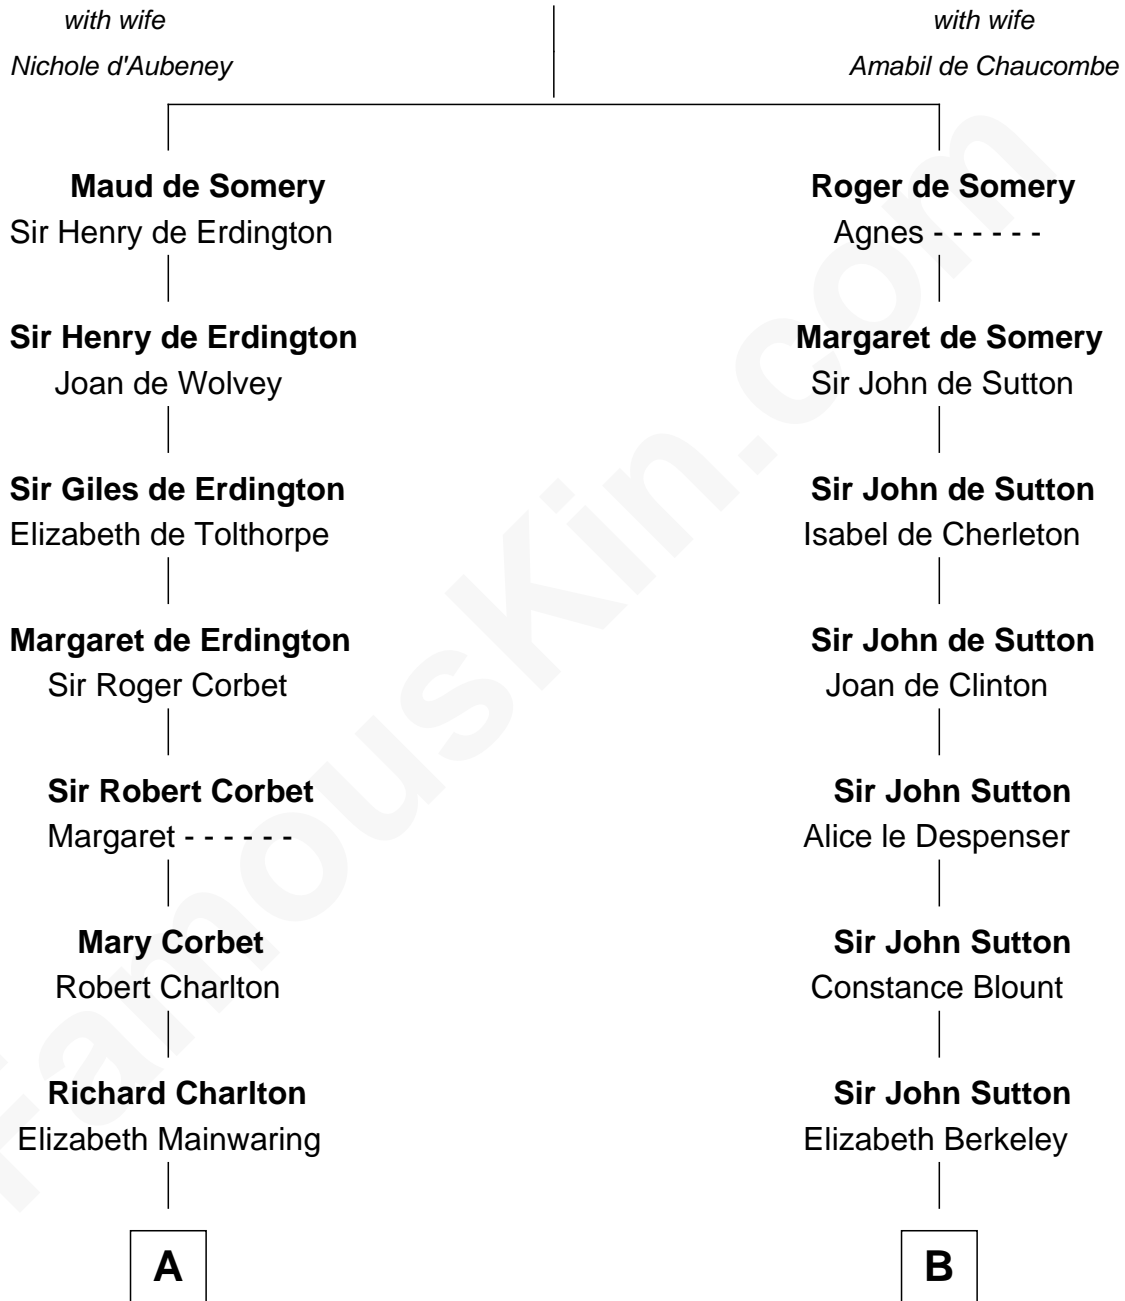

# FamousKin.com Relationship Chart of

**Sarah Palin**

*9th Governor of Alaska*

21st cousin of

**Louis Auchincloss**

*Author*

## Sir Roger de Somery

**C**

**Thomas S. Ruddock**

Maria Nancy Newell

**May Belle Ruddock**

Henry Charles Brandt

**Nellie Marie Brandt**

Charles Francis Heath

**Charles Richard Heath**

Sarah Sheeran

**Sarah Palin**

*9th Governor of Alaska*

**D**

**Gurdon Buck**

Susannah Mainwaring

**Elizabeth Buck**