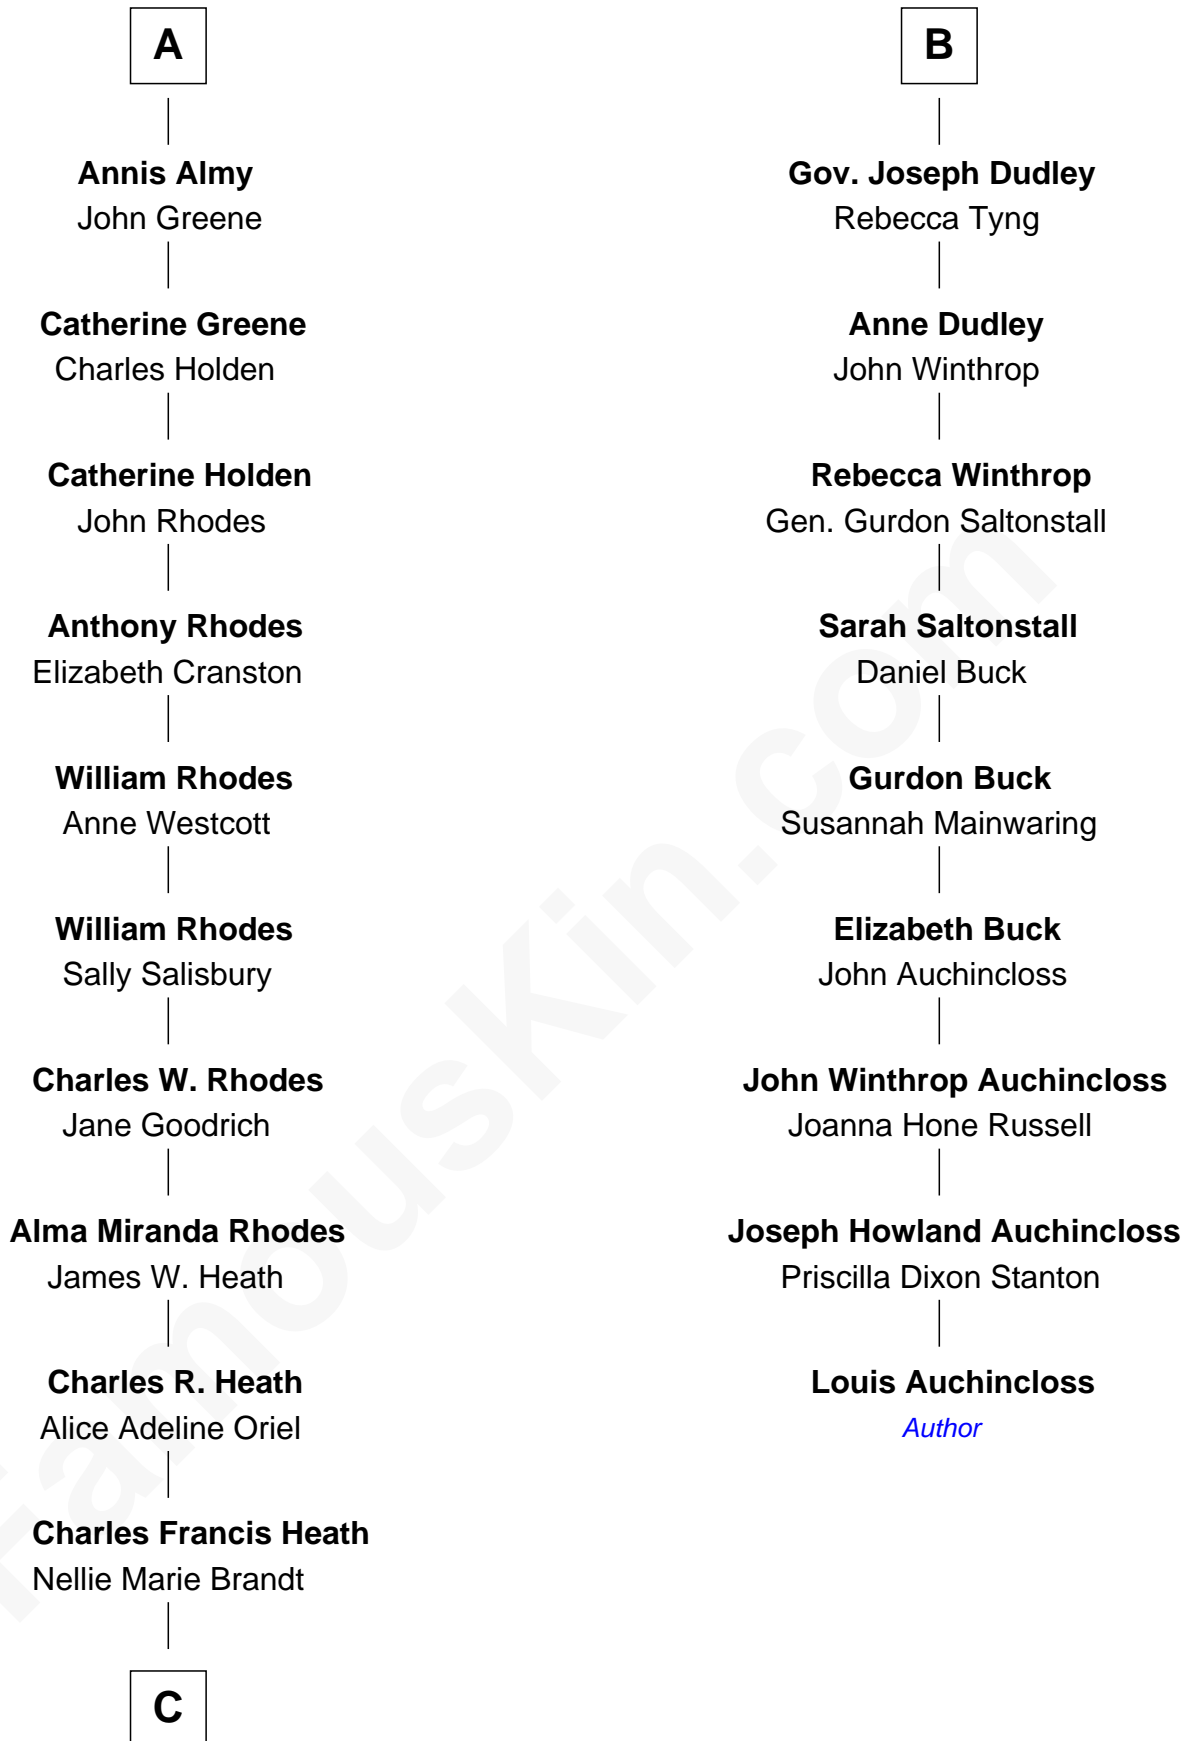

# FamousKin.com Relationship Chart of

**Sarah Palin**

*9th Governor of Alaska*

15th cousin 3 times removed of

**Louis Auchincloss**

*Author*

**C**

—  
**Charles Richard Heath**

Sarah Sheeran

—  
**Sarah Palin**

*9th Governor of Alaska*

FamousKin.com