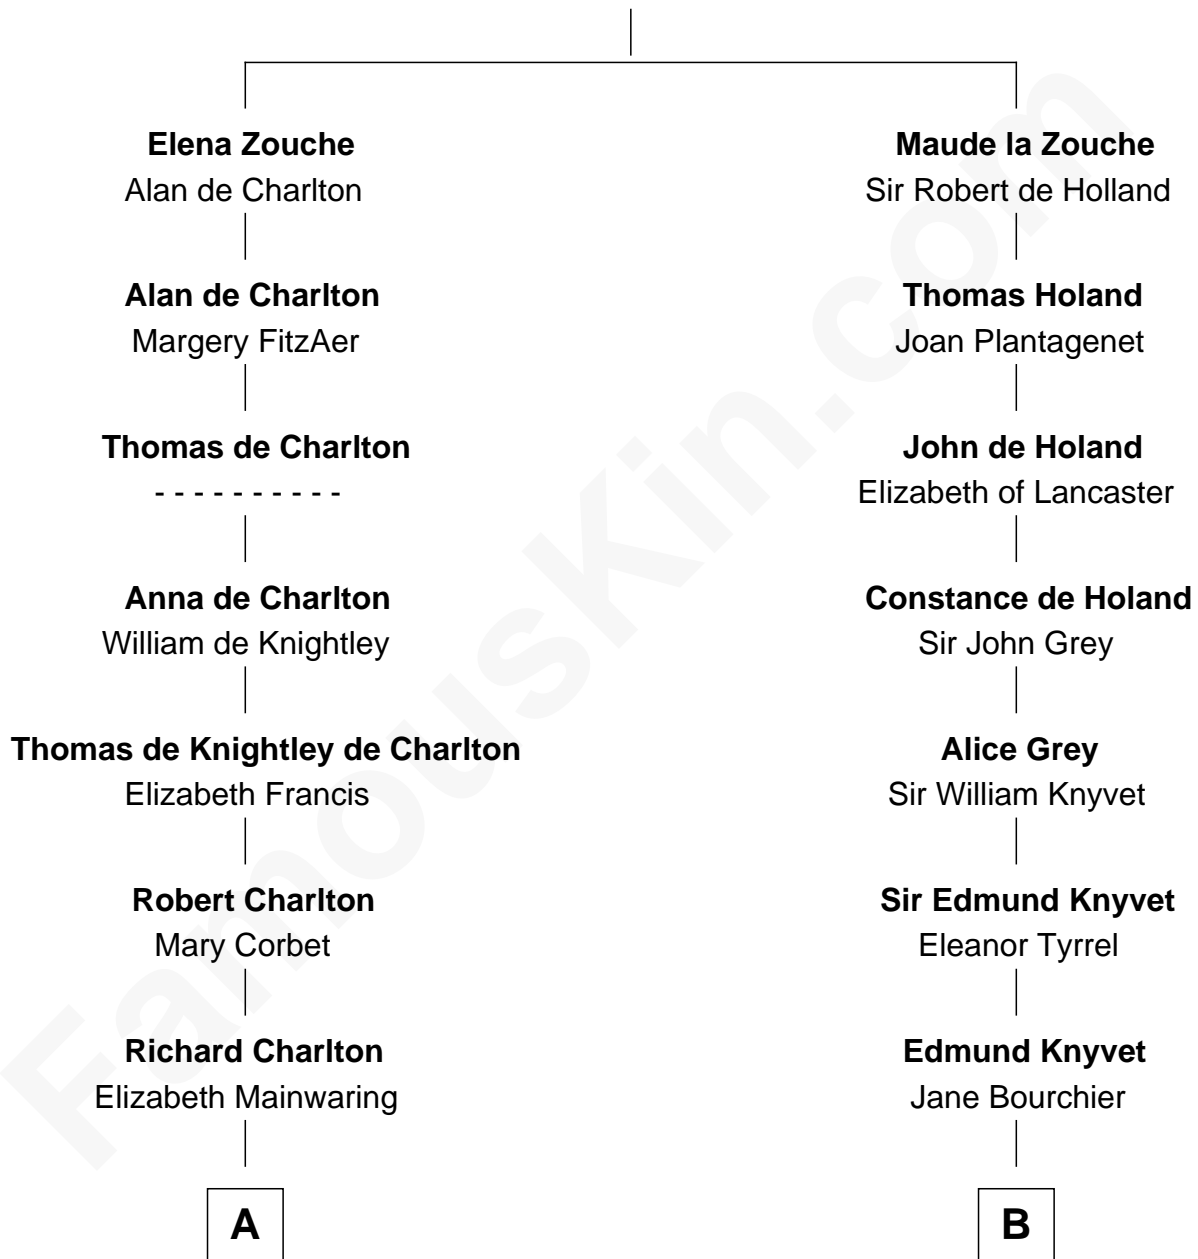

# FamousKin.com Relationship Chart of

**Sarah Palin**

*9th Governor of Alaska*

19th cousin 2 times removed of

**Louis Auchincloss**

*Author*

**Sir Alan la Zouche**  
Eleanor de Segrave

**C**

**Thomas S. Ruddock**  
Maria Nancy Newell

**May Belle Ruddock**  
Henry Charles Brandt

**Nellie Marie Brandt**  
Charles Francis Heath

**Charles Richard Heath**  
Sarah Sheeran

**Sarah Palin**  
*9th Governor of Alaska*

**D**

**John Winthrop Auchincloss**  
Joanna Hone Russell

**Joseph Howland Auchincloss**  
Priscilla Dixon Stanton

**Louis Auchincloss**  
*Author*

FamousKin.com