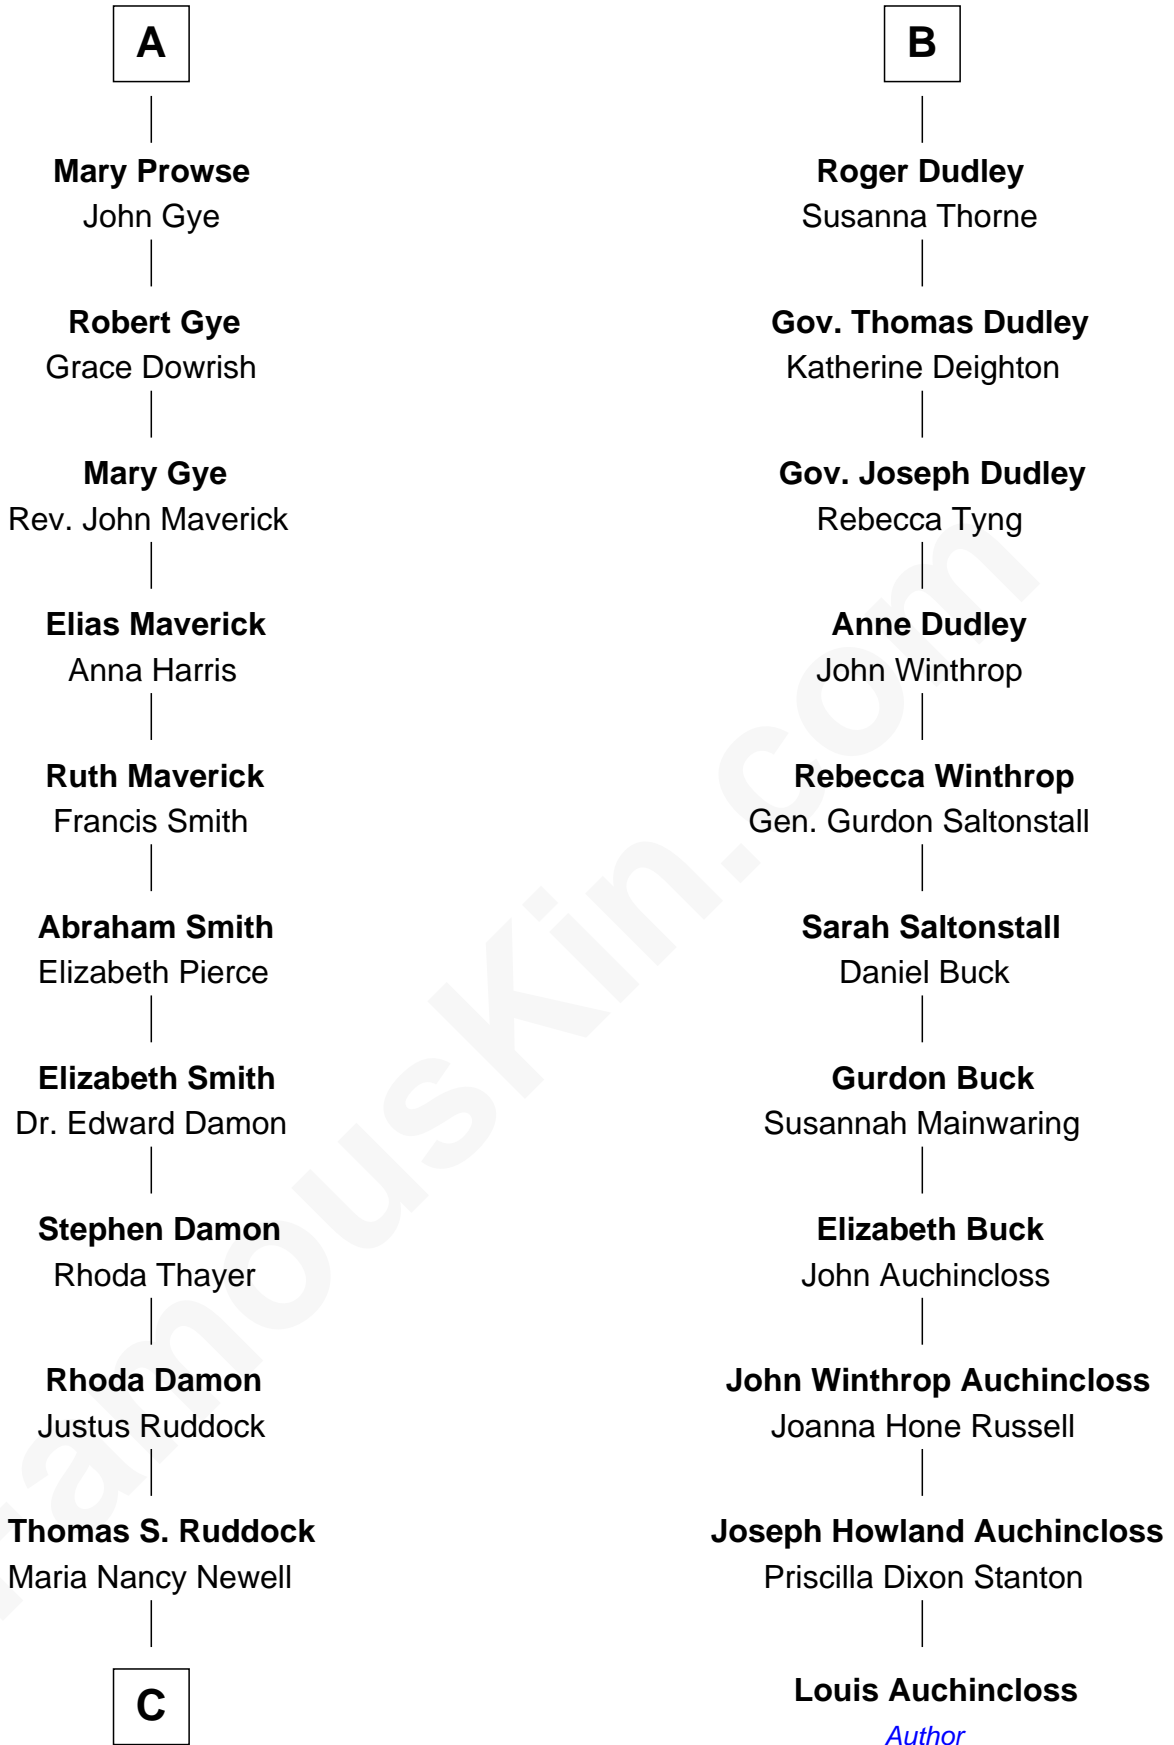

# FamousKin.com Relationship Chart of

**Sarah Palin**

*9th Governor of Alaska*

17th cousin 3 times removed of

**Louis Auchincloss**

*Author*

**Sir Maurice de Berkeley**

Eve la Zouche

Katherine de Clyvedon

**Sir John Berkeley**

Elizabeth Betteshorne

**Elizabeth Berkeley**

Sir John Sutton

**Sir Edmund Sutton**

Joyce Tiptoft

**Sir Edward Sutton**

Cecily Willoughby

**Sir John Sutton**

Cecily Grey

**Sir Henry Dudley**

- - - - - Ashton

Probable

**B**

**C**

—  
**May Belle Ruddock**  
Henry Charles Brandt

—  
**Nellie Marie Brandt**  
Charles Francis Heath

—  
**Charles Richard Heath**  
Sarah Sheeran

—  
**Sarah Palin**  
*9th Governor of Alaska*

FamousKin.com