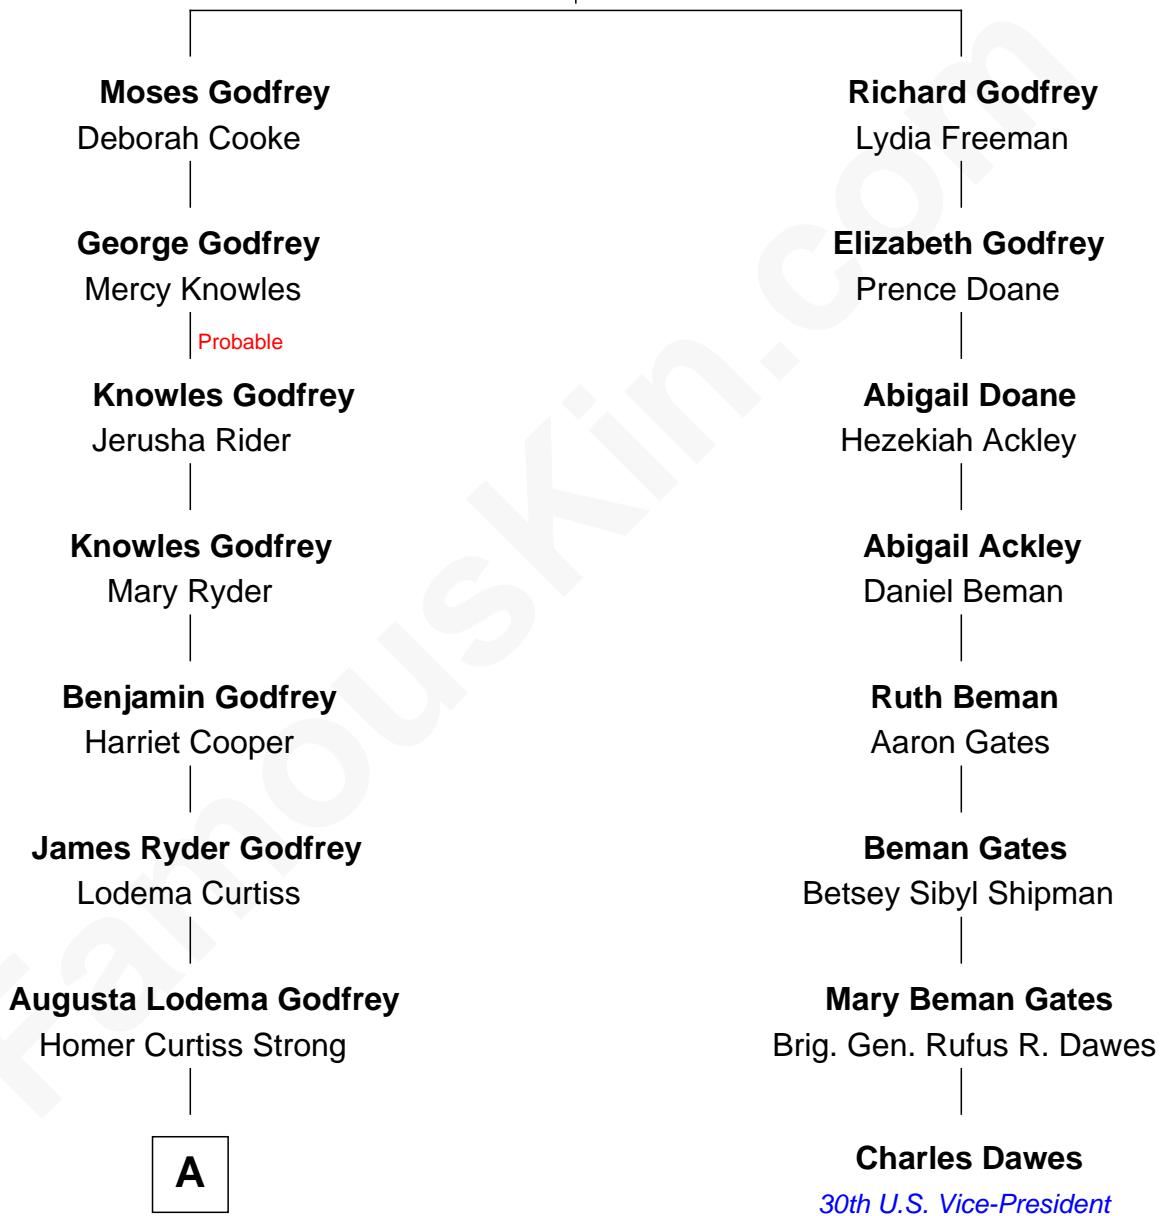

FamousKin.com Relationship Chart of

Sarah Palin

9th Governor of Alaska

7th cousin 3 times removed of

Charles Dawes

30th U.S. Vice-President

George Godfrey

A

—
Cora Godfrey Strong

James Carl Gower

—
Helen Louise Gower
Clement James Sheeran

—
Sarah Sheeran
Charles Richard Heath

—
Sarah Palin
9th Governor of Alaska

FamousKin.com