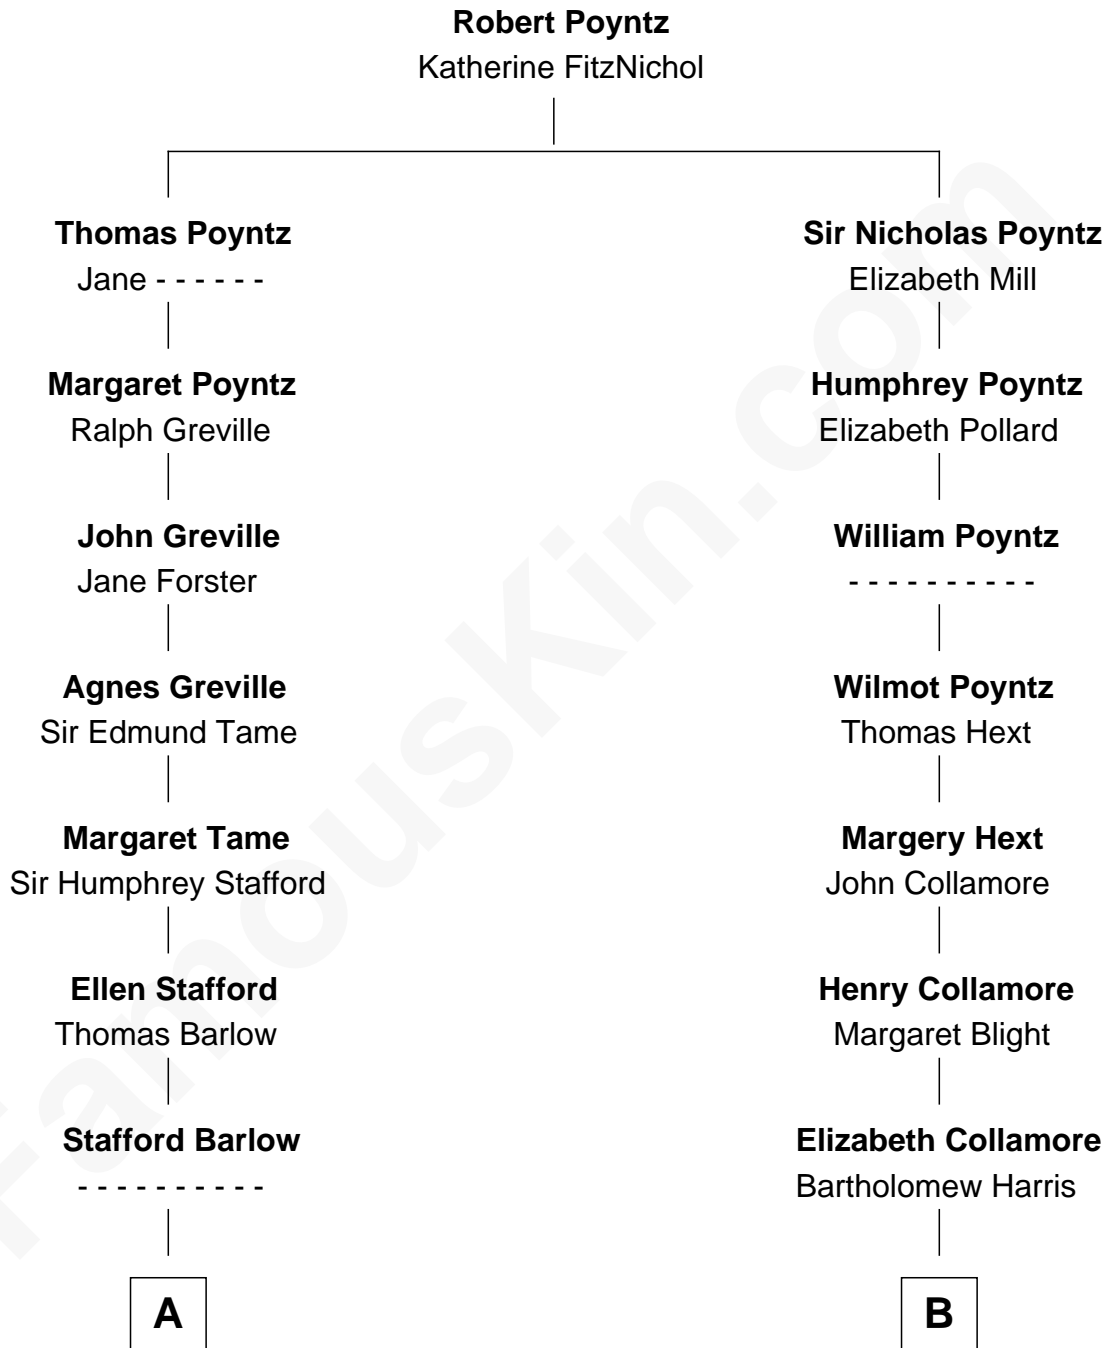

# FamousKin.com Relationship Chart of

**Sarah Palin**

*9th Governor of Alaska*

15th cousin 4 times removed of

**Clarence Day**

*Author of Life with Father*

**C**

—  
**Charles Francis Heath**

Nellie Marie Brandt

—  
**Charles Richard Heath**

Sarah Sheeran

—  
**Sarah Palin**

*9th Governor of Alaska*

FamousKin.com