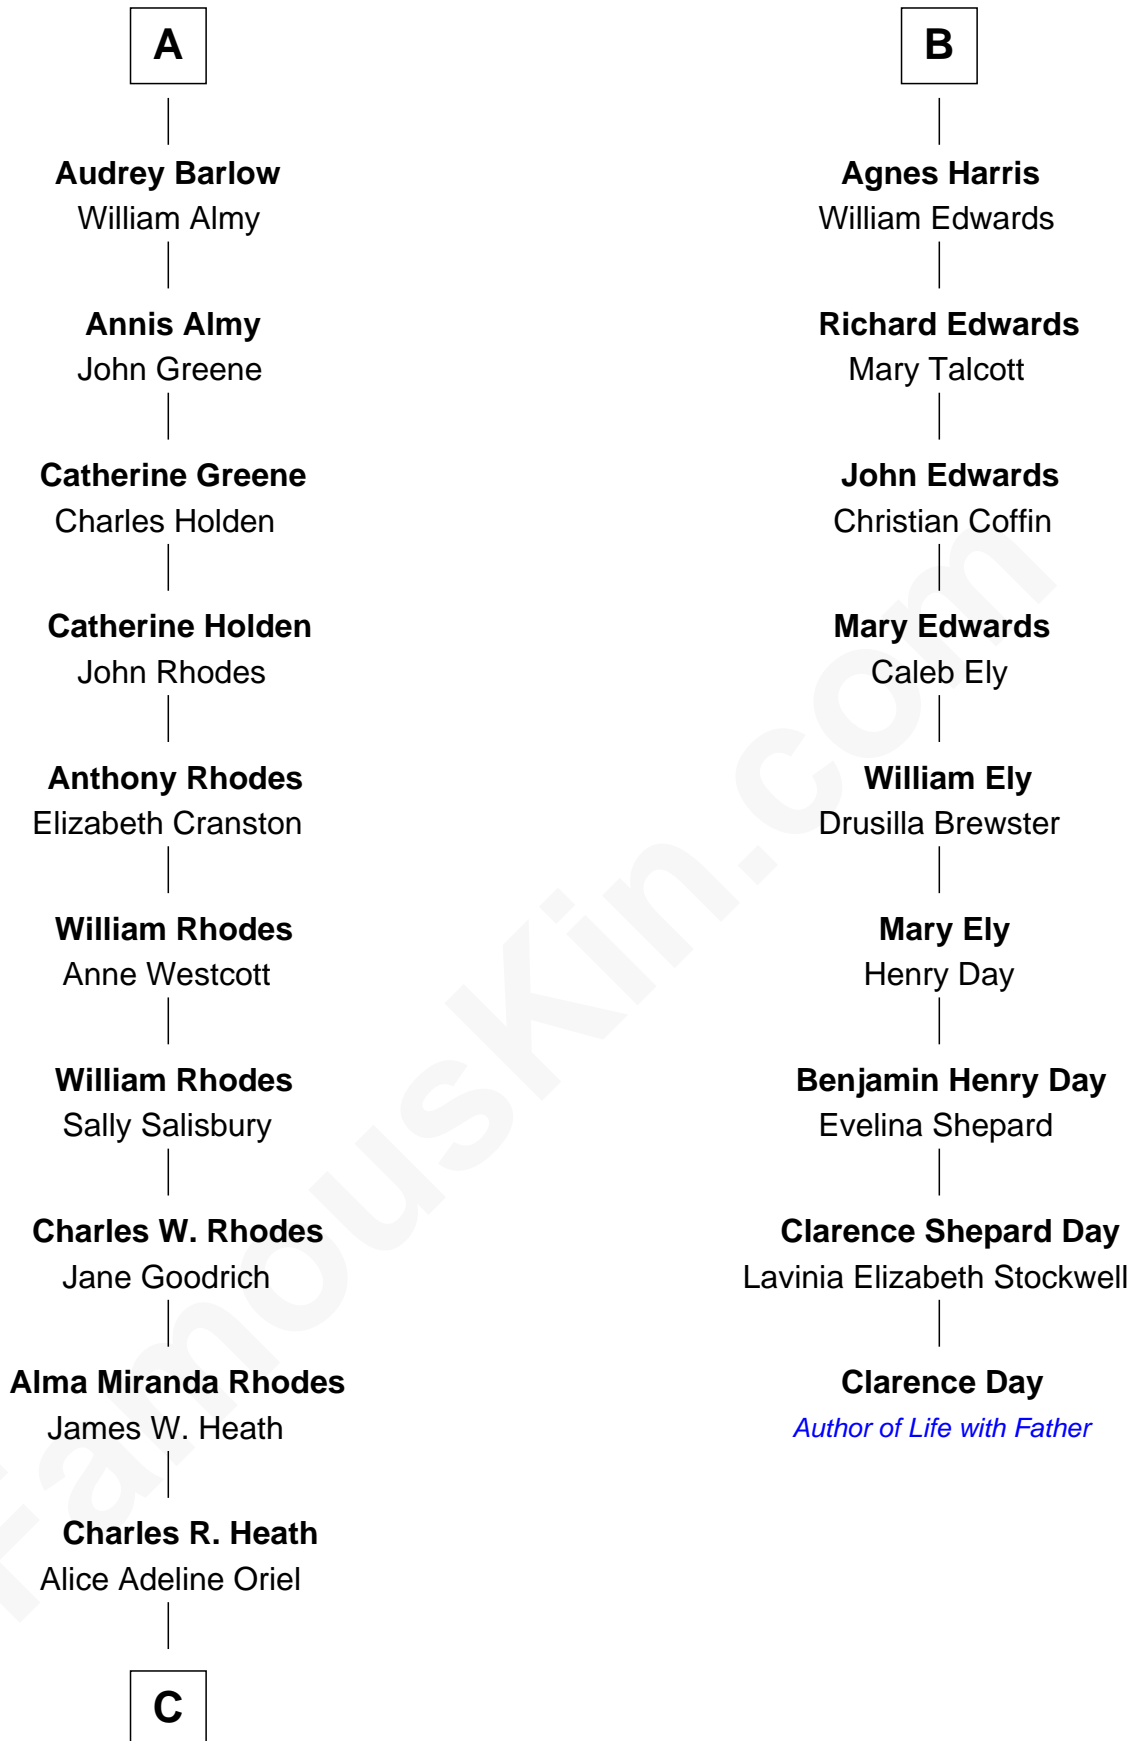

# FamousKin.com Relationship Chart of

**Sarah Palin**

*9th Governor of Alaska*

15th cousin 4 times removed of

**Clarence Day**

*Author of Life with Father*

**C**

—  
**Charles Francis Heath**

Nellie Marie Brandt

—  
**Charles Richard Heath**

Sarah Sheeran

—  
**Sarah Palin**

*9th Governor of Alaska*

FamousKin.com