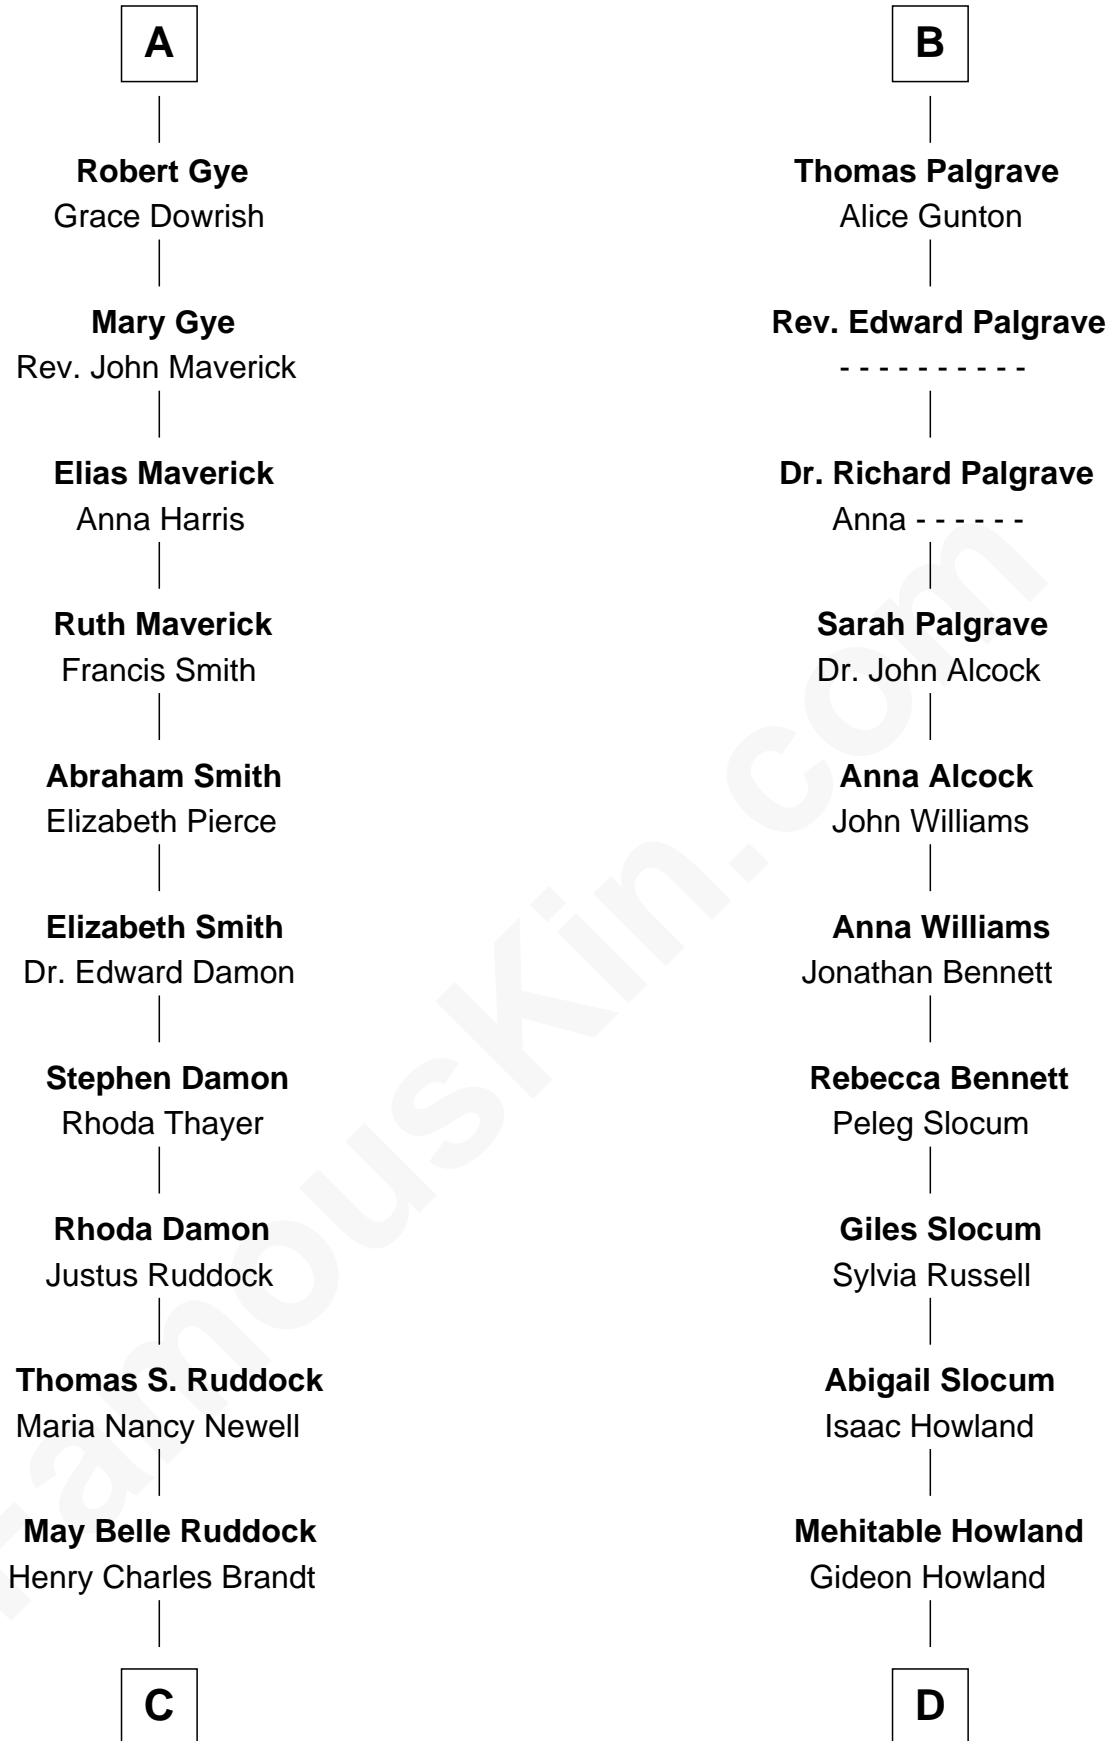

# FamousKin.com Relationship Chart of

**Sarah Palin**

*9th Governor of Alaska*

18th cousin 1 time removed of

**Hetty Green**

*"The Witch of Wall Street"*

**Henry Plantagenet**  
Maud de Chaworth

**C**

**Nellie Marie Brandt**  
Charles Francis Heath

**Charles Richard Heath**  
Sarah Sheeran

**Sarah Palin**  
*9th Governor of Alaska*

**D**

**Abby Slocum Howland**  
Edward Mott Robinson

**Hetty Green**  
*"The Witch of Wall Street"*