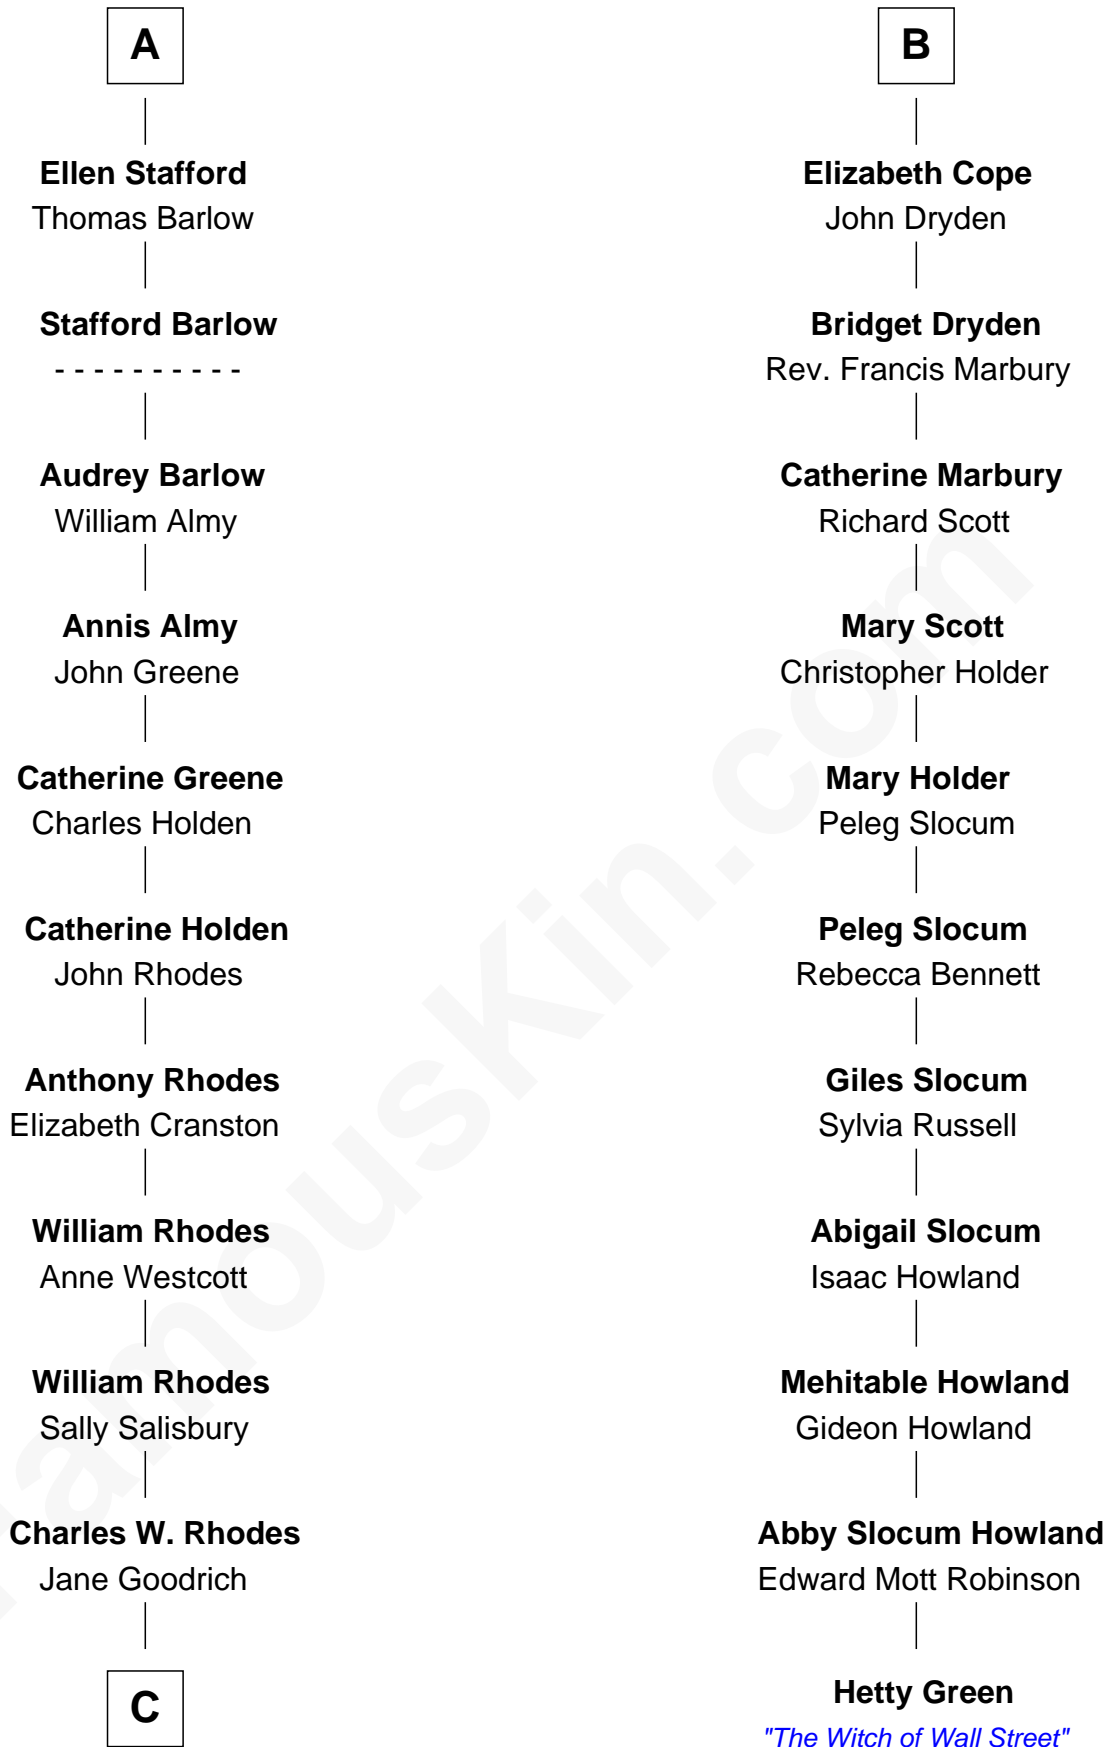

# FamousKin.com Relationship Chart of

**Sarah Palin**

*9th Governor of Alaska*

17th cousin 4 times removed of

**Hetty Green**

*"The Witch of Wall Street"*

**C**

—  
**Alma Miranda Rhodes**

James W. Heath

—  
**Charles R. Heath**

Alice Adeline Oriel

—  
**Charles Francis Heath**

Nellie Marie Brandt

—  
**Charles Richard Heath**

Sarah Sheeran

—  
**Sarah Palin**

*9th Governor of Alaska*

FamousKin.com